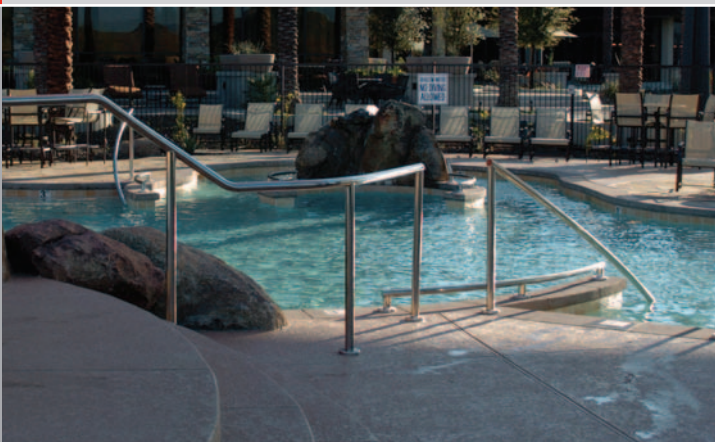

C u s t o m
H a n d r a i l s

C U S T O M

PARTNER WITH THE LEADER

For over 70 years, S.R. Smith has created superior deck equipment for swimming pools. Using state-of-the-art integrated technology we create custom designed rails to match your aquatic facility specifications - guaranteed to ship in 7-10 business days. Simple or complex—S.R. Smith builds custom rails that exceed your expectations.

S.R. Smith™
COMMERCIAL

888.677.7776

www.srsmith.com

CUSTOM HANDRAILS

Any shape or size—S.R.Smith delivers custom handrails to suit any aquatic facility need.
Get your custom quote today!

Submit your quote by visiting customrails.srsmith.com or call toll free today 888.677.7776

Specializing in custom rails for aquatic facilities

- Any shape or size
- 600 grit finish—highest quality stainless steel finish in the industry
- 304 & 316-L stainless steel options
- Powder-coating options—highest quality!
- Fastest turnaround times on custom rails in the industry!
- 1.50" & 1.90" OD tubing-available in a wide range of wall thicknesses