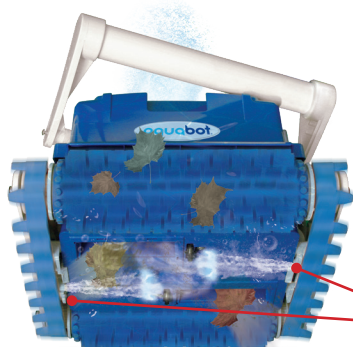

TURBOT PLUS

CLEANS ALL IN-GROUND POOLS

INTERNET
&
BRICK &
MORTAR

KEY FEATURES

- Float-to-Turn Technology
- Cleans Pool in 3 Hours
- Cleans Pool Floor, Wall and Waterline
- Patented Power Washing Jets
- 60' Cable with Swivel
- Programmable for External Timer*
- 2-Button Remote Control
- 3 Year Limited Warranty**

* External Timer not included
** 1st Year Full, 2 and 3 Year Limited

aquabot®

TURBO T PLUS

INTERNET
&
BRICK &
MORTAR

POWERFUL SUCTION. FAST CLEANING. INTELLIGENT.

The Aquabot Turbo T Plus is designed to clean residential In-Ground Pools of all sizes and surfaces. The Aquabot Turbo T Plus provides intelligent cleaning for your in-ground pool by spending most of its time on the bottom where the majority of the dirt can be found. It also cleans pool walls and waterlines (every fourth pass).

This cleaner is equipped with NeverStuck™ Rollers to help overcome main drains and other obstacles, as well as G-Tooth™ tracks to protect your cleaner from excessive rubbing against your pool sides. This cleaner uses Float-to-Turn technology to maneuver around the pool.

Additionally, it is equipped with patented Power Washing Jets to flush out silt and pollen from corners, pool pores and seams.

KEY FEATURES

- Extra Long 60' Cable with Swivel
- Patented Power Washing Jets
- Cleans Pool Floor, Wall and Waterline
- Programmable for External Timer*
- Free Caddy Included