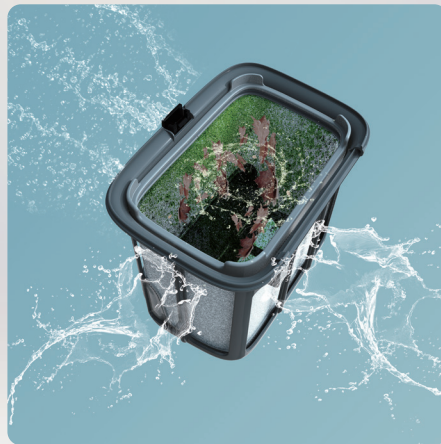

Aiper Scuba P1

On Track to Perform

Cleaning Coverage:

Floor

Wall & Waterline

What's Included

1 x Aiper Scuba P1

1 x DC Charger

Ultra Cleaning Performance

Say hello to a spotless pool! The Scuba P1 boasts 15000LPH suction and Aiper's exclusive 3µm MicroMesh™ Ultra-fine Filter, effortlessly trapping dust, algae, and even microbes. Perfect for those who want a pristine pool without the fuss—cleaning has never been this powerful or simple!

Effortless Convenience

Lightweight at just 6.7 kg and designed for ultimate ease, the Scuba P1 features glare-free indicators, one-click activation, and periodic cleaning. Set it, forget it, and enjoy more time for what matters most—ideal for families who love easy solutions!

Replaceable MicroMesh™ Ultra-fine Filter

The replaceable MicroMesh™ filter removes microscopic contaminants and captures debris down to 3µm—ensuring cleaner, clearer water with minimal maintenance.

Instant Status Clarity with LED Indicators