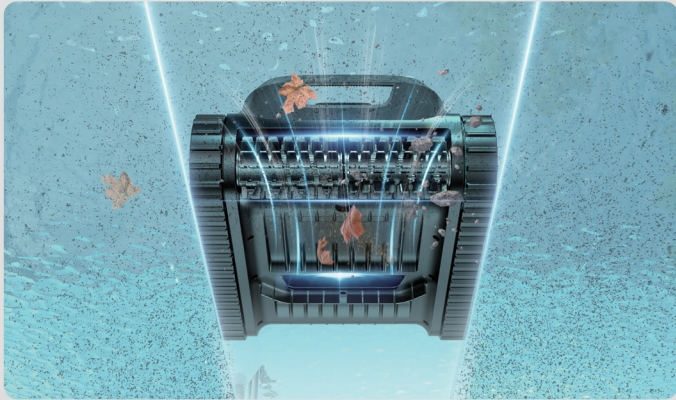

Aiper Scuba P1

On Track to Perform

Cleaning Coverage:

Floor

Wall & Waterline

What's Included

1 x Aiper Scuba P1

1 x DC Charger

1 x Retrieval Hook

2 x Extra PVC Brushes

2 x Extra 3µm Replaceable
MicroMesh™ Ultra-fine Filter

1 x User Manual

Aiper Scuba P1

On Track to Perform

Maximum Cleaning Area	150 m ² (1 600 sq. ft)
Suction Power	15 000 LPH (3 960 GPH)
Battery Life	150 Minutes
Charging Time	3 Hours
Filtration Level	Fine Filter Basket – For everyday debris MicroMesh™ Ultra-Fine Filter (3µm) – For finer particles

Ultra Cleaning Performance

Say hello to a spotless pool! The Scuba P1 boasts 15000LPH suction and Aiper's exclusive 3µm MicroMesh™ Ultra-fine Filter, effortlessly trapping dust, algae, and even microbes. Perfect for those who want a pristine pool without the fuss—cleaning has never been this powerful or simple!

Replaceable MicroMesh™ Ultra-fine Filter

The replaceable MicroMesh™ filter removes microscopic contaminants and captures debris down to 3µm—ensuring cleaner, clearer water with minimal maintenance.

Instant Status Clarity with LED Indicators