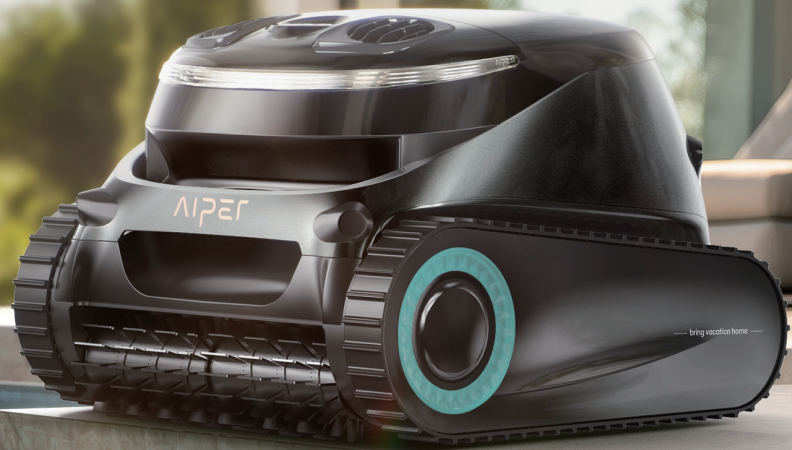

Aiper Scuba P1 Ultra

Beyond Compare

Cleaning Coverage:

Floor

Wall & Waterline

Horizontal Waterline

What's Included

1 x Aiper Scuba P1 Ultra

1 x DC Charger

2 x Extra 3µm Ultra-fine Filter

1 x Retrieval Hook

1 x User Manual

4 x Extra PVC Brushes

Charging Dock

Optional Accessories

Aiper Scuba P1 Ultra

Unparalleled Cleaning Performance

With a powerful 7,800 GPH suction and an extra-large 7.5L filter basket, the Scuba P1 Ultra handles all types of debris effortlessly. Minimize maintenance and maximize relaxation—spend less time emptying filters and more time enjoying your pristine pool.

Advanced Obstacle Avoidance with Four Infrared Sensors

Equipped with four infrared sensors, the Scuba P1 Ultra detects and reacts to obstacles, optimizing its route for maximum coverage, precision, and extended cleaning performance.