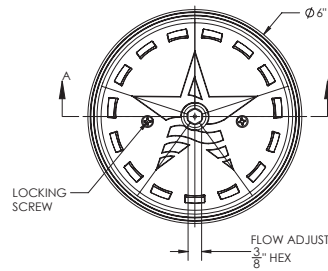

FLOW SYNC™ FLOOR RETURN

Compatibility, durability, and performance

FEATURES

- Integrated water stop to prevent leaks
- Adjustable flow rate from 1 to 83 GPM
- 360-degree flow projection – distributes water evenly minimizing risk of pool floor discoloration
- Deck-based flow adjustment – flow rate can be altered from the pool deck using a pole and adjustment tool, no diver needed
- Sleek flush mount design
- NSF 50 certified for safety and performance
- Manufactured from engineered polymer UV-resistant ABS material.
- 25 per case

Optional Part # FSTW
Fits standard pool poles for easy return flow adjustment.

Part # FSTxxx

STANDARD COLORS

- FST101 – White
- FST102 – Black
- FST103 – Light Gray
- FST105 – Dark Gray
- FST108 – Tan

1. Adjustable Floor Return Body, Flow Sync
2. Return Fitting, Flow Sync

Deck-based flow adjustment – flow rate can be altered from the pool deck using a pole and adjustment tool, no diver needed

Sleek flush mount design

NSF 50 certified for safety and performance

Manufactured from ABS material

25 per case

Optional Parts:
Part # FSTE (Eyeball Adjustment Hand Wrench)
Part # FSTW (Fits standard pool poles for easy return flow adjustment).

Part # RFSTxxx

STANDARD COLORS

- RFST101 – White
- RFST102 – Black
- RFST103 – Light Gray
- RFST105 – Dark Gray
- RFST108 – Tan