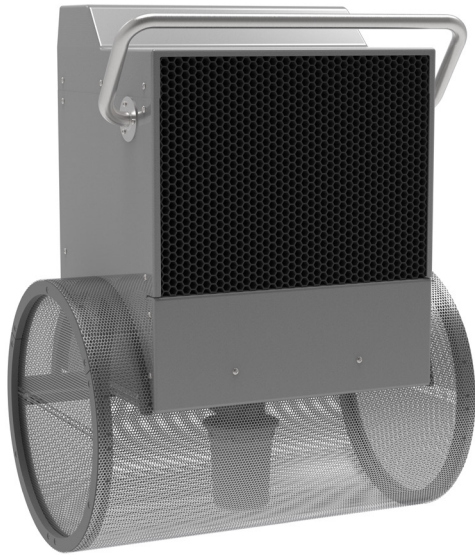

Fastlane® Series

Fastlane® Swim

POWERED BY HYDRODRIVE™ TECHNOLOGY

The Endless™ Pools Fastlane® Swim transforms any traditional pool into a powerhouse of performance and fun. Featuring advanced Hydrodrive™ technology, it delivers a smooth, adjustable current—ideal for swim training, resistance workouts, and active family fun—bringing unmatched versatility to your backyard pool.

SWIM CURRENT

Hydrodrive Technology with Digital Pace Display
1:08 per 100 yards (1:14/100m)
Max Pace with 116 Pace Settings

DIMENSIONS

38" H x 29" W x 19.25" D
97 cm H x 74 cm W x 49 cm D

KEY FEATURES

- Installs in New or Existing Pools
- Wall Mount or Deck Mount Models
- Pairs with Fastlane Tread in New Pools

Fastlane® Swim

Specifications

DIMENSIONS

38" L x 29" W x 19" D

96 cm L x 74 cm W x 48 cm D

21" W x 16" H | 53 cm W x 41 cm H

Water Outlet Gril

UNIT WEIGHT

120 lbs | 54 kg

STRUCTURE

Stainless Steel & Acrylic

ACRYLIC COMPONENT COLORS

Platinum

Sapphire

WALL MOUNT FASTLANE SWIM

DECK MOUNT FASTLANE SWIM