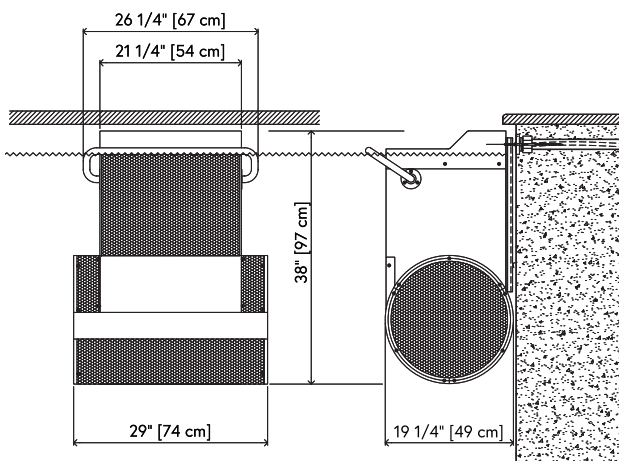

Fastlane® Swim

Specifications

DIMENSIONS

38" L x 29" W x 19" D

96 cm L x 74 cm W x 48 cm D

21" W x 16" H | 53 cm W x 41 cm H

Water Outlet Gril

UNIT WEIGHT

120 lbs | 54 kg

STRUCTURE

Stainless Steel & Acrylic

ACRYLIC COMPONENT COLORS

Platinum

Sapphire

WALL MOUNT FASTLANE SWIM

DECK MOUNT FASTLANE SWIM

Installation Requirements

MINIMUM WATER DEPTH

39" | 99 cm

MINIMUM CLEARANCE

18" | 46 cm from adjacent wall or obstruction

12' | 366 cm from an opposing wall or obstruction

ELECTRICAL REQUIREMENTS

220v/30amp, GFCI, Single-Phase