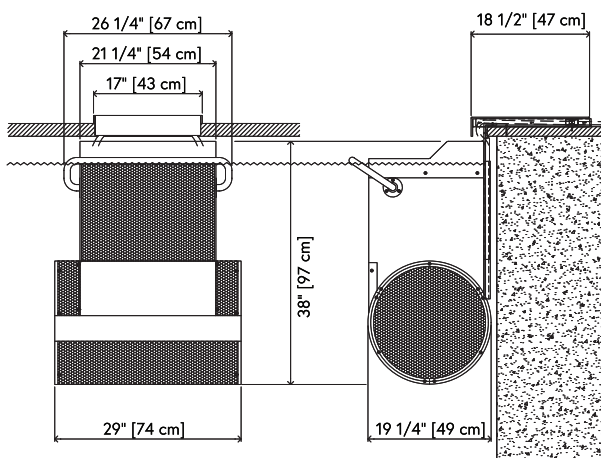

Fastlane® Swim

Specifications

DIMENSIONS

38" L x 29" W x 19" D

96 cm L x 74 cm W x 48 cm D

21" W x 16" H | 53 cm W x 41 cm H

Water Outlet Gril

UNIT WEIGHT

120 lbs | 54 kg

STRUCTURE

Stainless Steel & Acrylic

ACRYLIC COMPONENT COLORS

Platinum

Sapphire

WALL MOUNT FASTLANE SWIM

DECK MOUNT FASTLANE SWIM

Installation Requirements

MINIMUM WATER DEPTH

39" | 99 cm

MINIMUM CLEARANCE

18" | 46 cm from adjacent wall or obstruction

12' | 366 cm from an opposing wall or obstruction

ELECTRICAL REQUIREMENTS

220v/30amp, GFCI, Single-Phase