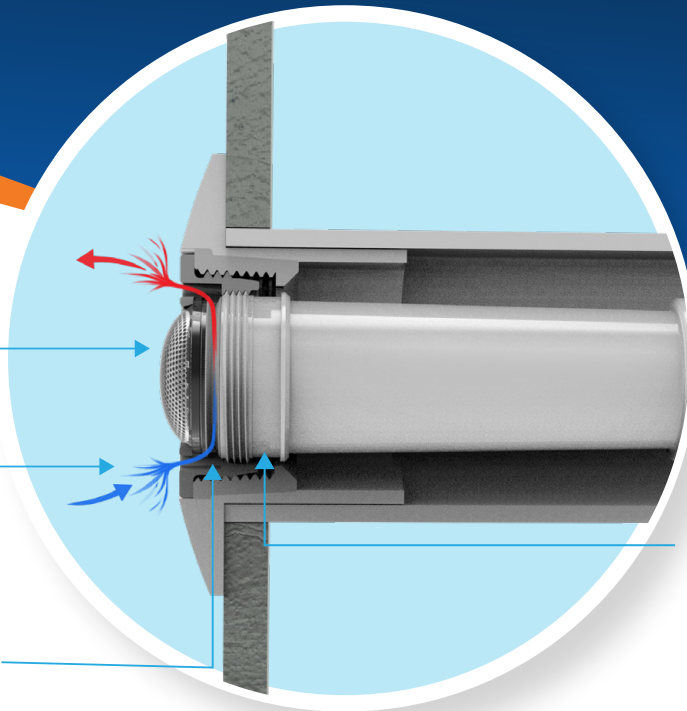

UP TO 40% LOWER LED TEMPERATURE:

Runs significantly cooler than sealed polymer housings, helping extend LED life and maintain consistent brightness.

NATURAL WATER CIRCULATION:

A passive "chimney" effect moves cooler pool water across the heatsink to keep LED temperatures lower.

PATENTED COOLING GROOVE DESIGN:

Precision-machined grooves create a water-flow channel that directs cooler water upward through the fixture during operation.

STAINLESS STEEL HEATSINK CORE:

Solid marine-grade stainless steel provides excellent corrosion resistance and efficient heat transfer.

HIGH LUMEN OUTPUT

POWERFUL LED CORE:

Produces up to 900 lumens of bright, efficient light in a compact, energy-saving design.

BALANCED BEAM PATTERN:

The lenticular lens spreads light evenly across pool floors and walls for uniform illumination.

Our precision-molded light niches provide secure, watertight mounting for your LED pool lights – no matter the pool surface.

Each model is crafted for durability, corrosion resistance, and effortless installation.