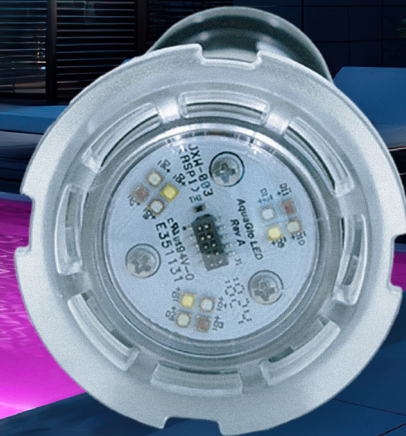

PATENTED COOLING GROOVE DESIGN:

Precision-machined grooves create a water-flow channel that directs cooler water upward through the fixture during operation.

STAINLESS STEEL HEATSINK CORE:

Solid marine-grade stainless steel provides excellent corrosion resistance and efficient heat transfer.

Our precision-molded light niches provide secure, watertight mounting for your LED pool lights – no matter the pool surface.

Each model is crafted for durability, corrosion resistance, and effortless installation.

Perfect for: Vinyl-liner pools

- Fits any standard Vinyl bulkhead fitting with 1.5" thread

CALIGLOW™ PRO 2" POOL LIGHT

AVAILABLE IN P, J, OR H MODE

CALIGLOW™ PRO LED lights deliver up to 900 lumens of powerful, energy-efficient illumination in a compact design that rivals larger fixtures. Advanced optics provide smooth, even lighting across pool floors and walls, while thermally optimized, corrosion-resistant construction maintains over 90% brightness beyond 30,000 hours. Designed for seamless integration with industry-standard automation systems, these lights synchronize easily for coordinated lighting effects and are available in P, J, and H modes to support fixed colors and dynamic light shows.

P MODE FIXED COLORS

P MODE COLOR SHOWS

J MODE FIXED COLORS

J MODE COLOR SHOWS

H MODE FIXED COLORS

H MODE COLOR SHOWS

CALIMAR POOL PRODUCT USA, INC.
PHONE: (888) 635-0330
SALES@CALIMARPOOL.COM

CALIGLOW™ PRO