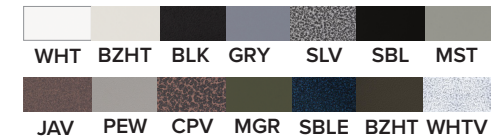

CAZO FIRE BOWL<sup>TM</sup>  
Metal Hammered Copper

Includes: Bowl, Copper Scupper (¾" Inlet) Fire Pan, Burner, Whistle Free Hose, Gas Orifice, Mounting Bracket, Lava Rock. (3" Opening)

OPTIONAL ACCESORIES & BULLET BURNER UPGRADES		
SIZE	CANVAS COVER	SS BULLET BURNER
24"	OPT-BCVR-24R-9H	OPT-BRDSS8
31"	OPT-BCVR-31R-10H	OPT-BRDSS12
36"	OPT-BCVR-36R-12H	OPT-BRDSS12

Hammered Copper

SPECIFICATIONS

MATCH LIT LOW VOLTAGE	OPT-101-24NWCB OPT-101-24NWCBE12V	OPT-102-30NWCB OPT-102-30NWCBE12V	OPT-102-36NWCB OPT-102-36NWCBE12V
	<b>24" CAZO</b>	<b>30" CAZO</b>	<b>36" CAZO</b>
	Height: 9"	Height: 10"	Height: 12"
	Base: 9"	Base: 10"	Base: 14"
	Burner: 8"	Burner: 12"	Burner: 12"
	BTU: 45,000	BTU: 65,000	BTU: 65,000
	Sugg Glass: 20lb.	Sugg Glass: 55lb.	Sugg Glass: 95lb.
	Scupper: 8"	Scupper: 8"	Scupper: 10"
	GPM: 7-10	GPM: 7-10	GPM: 7-10

Powder Coat Color Options

SPECIFICATIONS

MATCH LIT LOW VOLTAGE	OPT-R24PCFW OPT-R24PCFWE12V	OPT-R30PCFW OPT-R30PCFWE12V	OPT-R36PCFW OPT-R36PCFWE12V
	<b>24" CAZO</b>	<b>30" CAZO</b>	<b>36" CAZO</b>
	Height: 9"	Height: 10"	Height: 12"
	Base: 9"	Base: 10"	Base: 14"
	Burner: 8"	Burner: 12"	Burner: 12"
	BTU: 45,000	BTU: 65,000	BTU: 65,000
	Sugg Glass: 20lb.	Sugg Glass: 55lb.	Sugg Glass: 95lb.
	Scupper: 8"	Scupper: 8"	Scupper: 10"
	GPM: 7-10	GPM: 7-10	GPM: 7-10