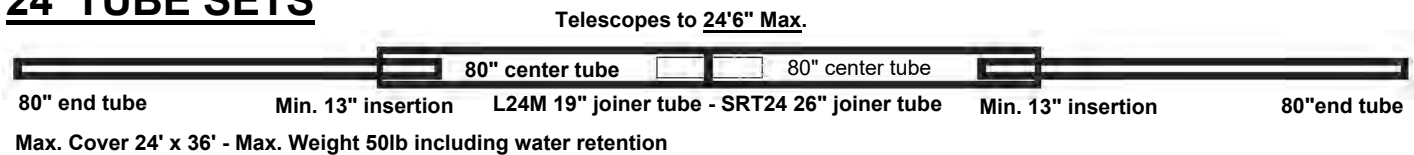

24' TUBE SETS

FG-L24M* (Mill Finish) - 3" diameter

FG-SRT24* (Mill Finish) - ***FOR SURFACE RIDER ENDS ONLY** - 1.67" diameter