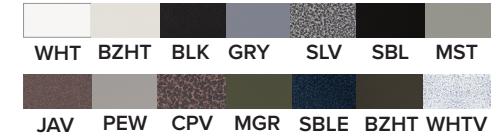

## Metal Powder Coat

Includes: Bowl, Fire Pan, Burner, Whistle Free Hose, Gas Orifice, Mounting Bracket, Lava Rock. (3" Opening)

### Powder Coat Color Options