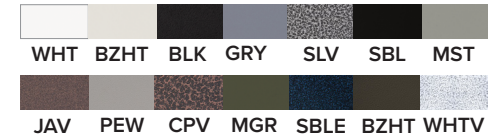

CAZO PLANTER & WATERBOWL

Metal Hammered Copper

Includes with Cazo Bowls: Bowl b Only (Soil and plants not included.) (3" Opening)

Hammered Copper

SPECIFICATIONS

| PART NUMBER | OPT-R24CPW | OPT-R30CPW | OPT-R36CPW |
|---------------------------------|-------------------------------|----------------------------------|------------|
| 24" CAZO | 30" CAZO | 36" CAZO | |
| Height: 10" | Height: 12" | Height: 12" | |
| Base: 10" | Base: 15" | Base: 15" | |
| Scupper: 8" | Scupper: 8" | Scupper: 10" | |
| Soil Usage: 1.5 ft ³ | Soil Usage: 3 ft ³ | Soil Usage: 3.75 ft ³ | |
| GPM: 7-10 | GPM: 7-10 | GPM: 7-10 | |

CAZO BOWL™

Metal Powder Coat

Includes: Bowl, Fire Pan, Burner, Whistle Free Hose, Gas Orifice, Mounting Bracket, Lava Rock. (3" Opening)

Powder Coat Color Options

SPECIFICATIONS

| PART NUMBER | OPT-R24PCPW | OPT-R30PCPW | OPT-R36PCPW |
|---------------------------------|------------------------------|----------------------------------|-------------|
| 24" CAZO | 32" CAZO | 36" CAZO | |
| Height: 10" | Height: 12" | Height: 12" | |
| Base: 10" | Base: 16" | Base: 20" | |
| Scupper: 8" | Scupper: 8" | Scupper: 10" | |
| Soil Usage: 1.5 ft ³ | Soil Usage: 3ft ³ | Soil Usage: 3.75 ft ³ | |
| GPM: 7-10 | GPM: 7-10 | GPM: 7-10 | |