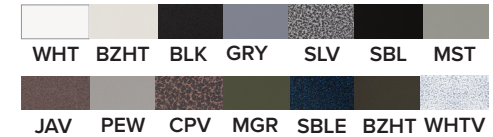

Soil Usage: 3 ft³

36" CAZO

Height: 12"

Base: 15"

Soil Usage: 3.75 ft³

CAZO BOWL™

Metal Powder Coat

Includes: Bowl, Fire Pan, Burner, Whistle Free Hose, Gas Orifice, Mounting Bracket, Lava Rock. (3" Opening)

Powder Coat Color Options

SPECIFICATIONS

**MATCH LIT
LOW VOLTAGE**

OPT-R24PCPO
OPT-R24PCPOE12V

OPT-R30PCPO
OPT-R30PCPOE12V

OPT-R36PCPO
OPT-R36PCPOE12V

24" CAZO

Height: 10"