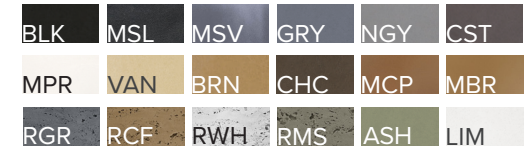

CAZO BOWL™
GFR Concrete

Includes with Cazo Bowls: Bowl b Only (Soil and plants not included.) (3" Opening)

Concrete Available Colors

SPECIFICATIONS

PART NUMBER	OPT-24RP	OPT-31RP	OPT-36RP	OPT-48RP
	24" CAZO	31" CAZO	36" CAZO	48" CAZO
	Height: 9"	Height: 10"	Height: 12"	Height: 16"
	Base: 9"	Base: 10"	Base: 14"	Base: 20"
	Soil Usage: 1 ft ³	Soil Usage: 2 ft ³	Soil Usage: 3.5 ft ³	Soil Usage: 8.75 ft ³

CAZO BOWL™
GFR Woodgrain

Includes: Bowl, Fire Pan, Burner, Whistle Free Hose, Gas Orifice, Mounting Bracket, Lava Rock. (3" Opening)

Woodgrain Available Colors

SPECIFICATIONS

PART NUMBER	OPT-24RWGPO	OPT-32RWGPO
	24" CAZO	32" CAZO
	Height: 8"	Height: 11"
	Base: 12"	Base: 12"
	Soil Usage: 3.5 ft ³	Soil Usage: 2.5 ft ³