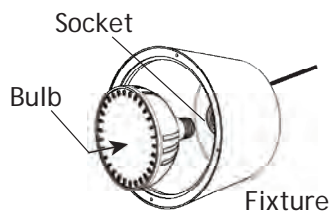

Certifications

Product Dimensions