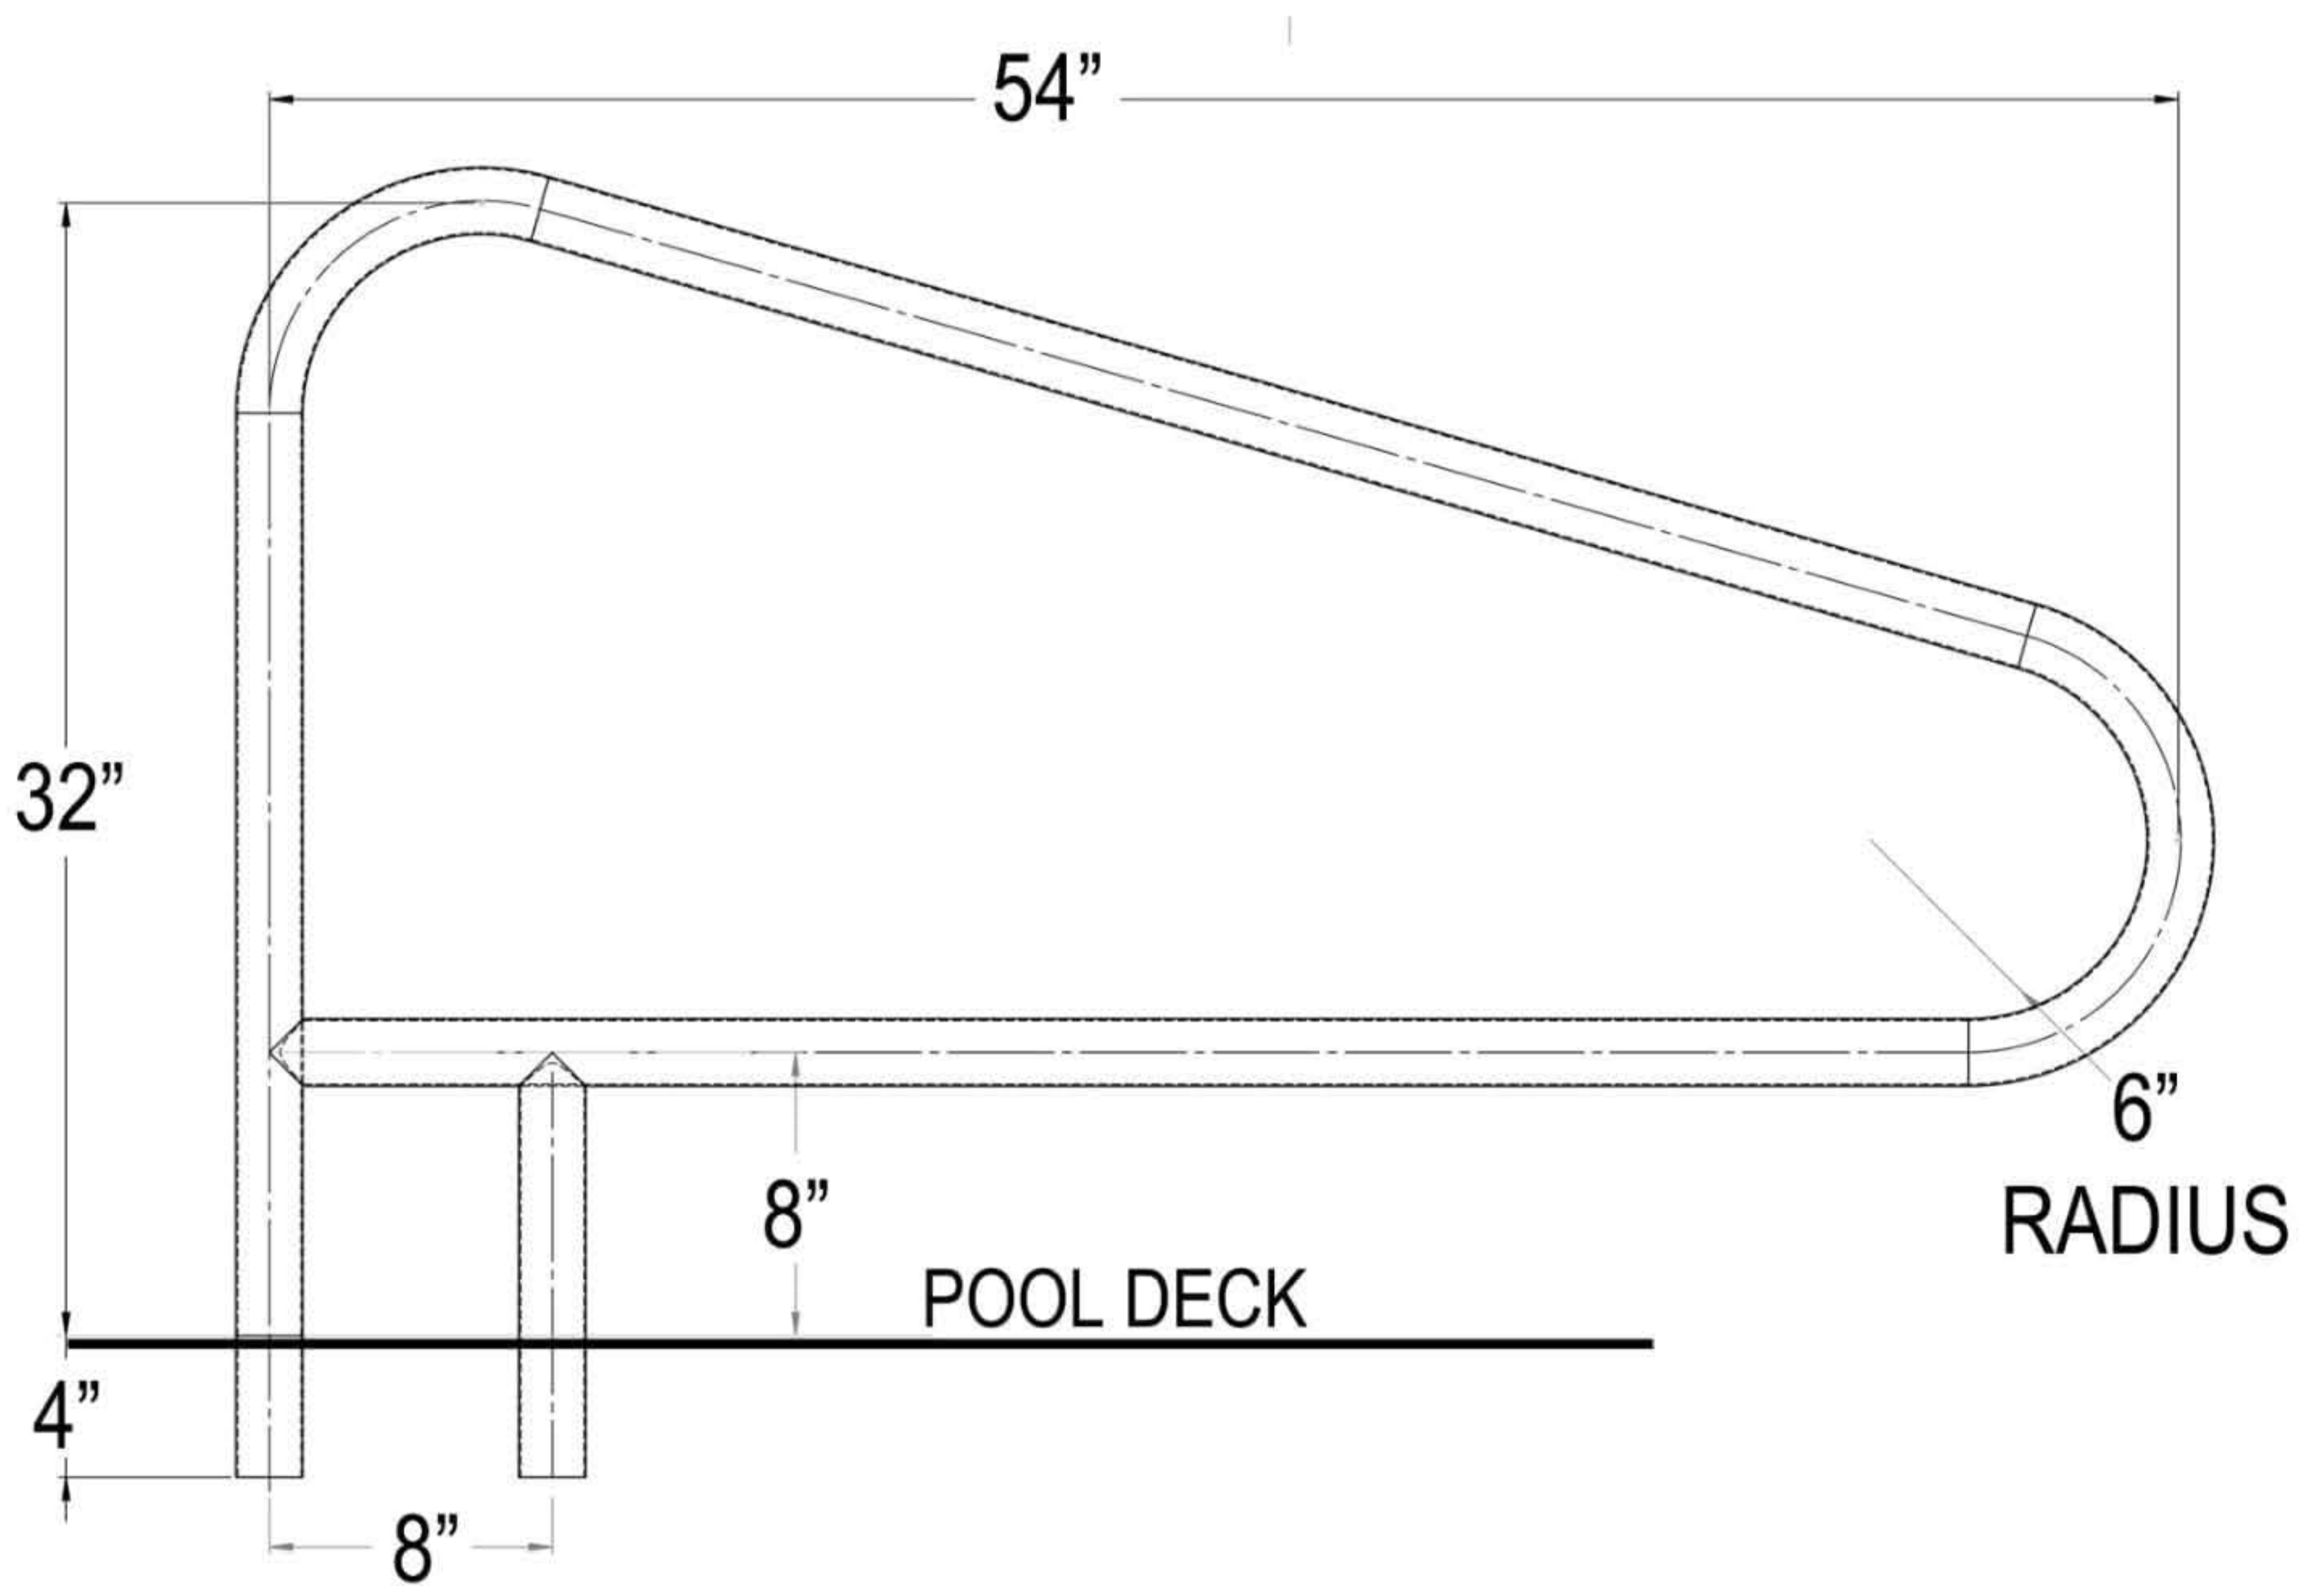

"Global Pool Products is committed to engineering and manufacturing world class products in the pool industry"

Classic 3 Bend Welded Brace Handrail – Technical Spec Sheet

Global Pool Products
684 N. Port Crescent, Suite C
Bad Axe, MI 48413
P: 989-269-5900 TF: 866-712-0606
Fax: 989-269-5902