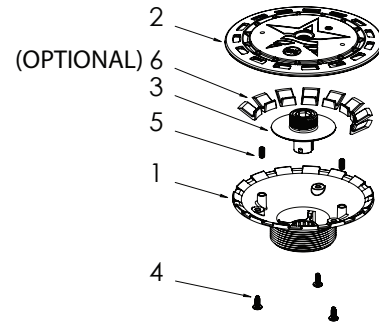

Deck-based flow adjustment – flow rate can be altered from the pool deck using a pole and adjustment tool, no diver needed

Sleek flush mount design

NSF 50 certified for safety and performance

Manufactured from ABS material

25 per case

Optional Parts:
Part # FSTE (Eyeball Adjustment Hand Wrench)
Part # FSTW (Fits standard pool poles for easy return flow adjustment).

Part # RFSTxxx

STANDARD COLORS

- RFST101 – White
- RFST102 – Black
- RFST103 – Light Gray
- RFST105 – Dark Gray
- RFST108 – Tan

1. Lower, Floor Return Valve, Qty 1
2. Upper, Floor Return Valve, Qty 1
3. Stem, Floor Return Valve, Qty 1
4. Screw, #8 x .375" Pan Head Phillips, 316 SS, Qty 3
5. Set Screw, 10-24 x .375", 316 SS, Qty 2
6. Plug, Floor Return Valve, Optional, Qty 8