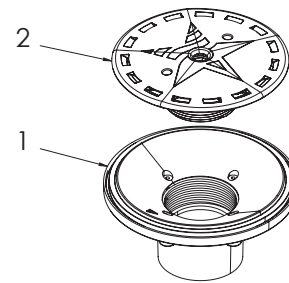

FLOW SYNC™ FLOOR RETURN

Compatibility, durability, and performance

FEATURES

- Integrated water stop to prevent leaks
- Adjustable flow rate from 1 to 83 GPM
- 360-degree flow projection – distributes water evenly minimizing risk of pool floor discoloration
- Deck-based flow adjustment – flow rate can be altered from the pool deck using a pole and adjustment tool, no diver needed
- Sleek flush mount design
- NSF 50 certified for safety and performance
- Manufactured from engineered polymer UV-resistant ABS material.
- 25 per case

Optional Part # FSTW
Fits standard pool poles for easy return flow adjustment.

Part # FSTxxx

STANDARD COLORS

- FST101 – White
- FST102 – Black
- FST103 – Light Gray
- FST105 – Dark Gray
- FST108 – Tan

1. Adjustable Floor Return Body, Flow Sync
2. Return Fitting, Flow Sync

Deck-based flow adjustment – flow rate can be altered from the pool deck using a pole and adjustment tool, no diver needed

Sleek flush mount design

NSF 50 certified for safety and performance

Manufactured from ABS material

25 per case

Optional Parts:
Part # FSTE (Eyeball Adjustment Hand Wrench)
Part # FSTW (Fits standard pool poles for easy return flow adjustment).

Part # RFSTxxx

STANDARD COLORS

- RFST101 – White
- RFST102 – Black
- RFST103 – Light Gray
- RFST105 – Dark Gray
- RFST108 – Tan