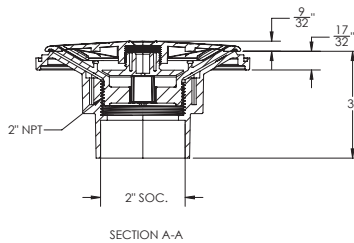

FLOW SYNC™ FLOOR RETURN

Compatibility, durability, and performance

FEATURES

- Integrated water stop to prevent leaks
- Adjustable flow rate from 1 to 83 GPM
- 360-degree flow projection – distributes water evenly minimizing risk of pool floor discoloration
- Deck-based flow adjustment – flow rate can be altered from the pool deck using a pole and adjustment tool, no diver needed
- Sleek flush mount design
- NSF 50 certified for safety and performance
- Manufactured from engineered polymer UV-resistant ABS material.
- 25 per case

Optional Part # FSTW
Fits standard pool poles for easy return flow adjustment.

Part # FSTxxx

STANDARD COLORS

- FST101 – White
- FST102 – Black
- FST103 – Light Gray
- FST105 – Dark Gray
- FST108 – Tan

1. Adjustable Floor Return Body, Flow Sync
2. Return Fitting, Flow Sync

Deck-based flow adjustment – flow rate can be altered from the pool deck using a pole and adjustment tool, no diver needed

Sleek flush mount design

NSF 50 certified for safety and performance

Manufactured from ABS material

25 per case

Optional Parts:
Part # FSTE (Eyeball Adjustment Hand Wrench)
Part # FSTW (Fits standard pool poles for easy return flow adjustment).

Part # RFSTxxx

STANDARD COLORS

- RFST101 – White
- RFST102 – Black
- RFST103 – Light Gray
- RFST105 – Dark Gray
- RFST108 – Tan