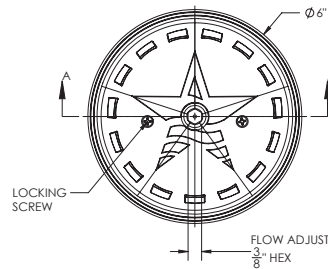

FLOW SYNC™ FLOOR RETURN

Compatibility, durability, and performance

FEATURES

- Integrated water stop to prevent leaks
- Adjustable flow rate from 1 to 83 GPM
- 360-degree flow projection – distributes water evenly minimizing risk of pool floor discoloration
- Deck-based flow adjustment – flow rate can be altered from the pool deck using a pole and adjustment tool, no diver needed
- Sleek flush mount design
- NSF 50 certified for safety and performance
- Manufactured from engineered polymer UV-resistant ABS material.
- 25 per case

Optional Part # FSTW
Fits standard pool poles for easy return flow adjustment.

Part # FSTxxx

STANDARD COLORS

- FST101 – White
- FST102 – Black
- FST103 – Light Gray
- FST105 – Dark Gray
- FST108 – Tan

1. Adjustable Floor Return Body, Flow Sync
2. Return Fitting, Flow Sync

Deck-based flow adjustment – flow rate can be altered from the pool deck using a pole and adjustment tool, no diver needed

Sleek flush mount design

NSF 50 certified for safety and performance

Manufactured from ABS material

25 per case

Optional Parts:
Part # FSTE (Eyeball Adjustment Hand Wrench)
Part # FSTW (Fits standard pool poles for easy return flow adjustment).

Part # RFSTxxx

STANDARD COLORS

- RFST101 – White
- RFST102 – Black
- RFST103 – Light Gray
- RFST105 – Dark Gray
- RFST108 – Tan