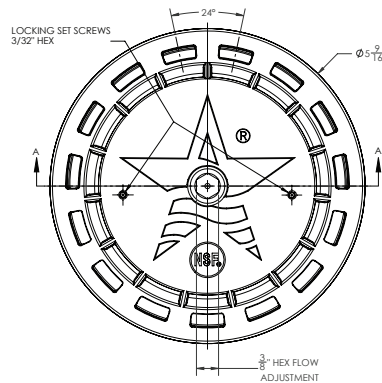

FLOW SYNC™ FLOOR RETURN

Compatibility, durability, and performance

FEATURES

- Integrated water stop to prevent leaks
- Adjustable flow rate from 1 to 83 GPM
- 360-degree flow projection – distributes water evenly minimizing risk of pool floor discoloration
- Deck-based flow adjustment – flow rate can be altered from the pool deck using a pole and adjustment tool, no diver needed
- Sleek flush mount design
- NSF 50 certified for safety and performance
- Manufactured from engineered polymer UV-resistant ABS material.
- 25 per case

Deck-based flow adjustment – flow rate can be altered from the pool deck using a pole and adjustment tool, no diver needed

Sleek flush mount design

NSF 50 certified for safety and performance

Manufactured from ABS material

25 per case

Optional Parts:
Part # FSTE (Eyeball Adjustment Hand Wrench)
Part # FSTW (Fits standard pool poles for easy return flow adjustment).

Part # RFSTxxx

STANDARD COLORS

- RFST101 – White
- RFST102 – Black
- RFST103 – Light Gray
- RFST105 – Dark Gray
- RFST108 – Tan

1. Lower, Floor Return Valve, Qty 1
2. Upper, Floor Return Valve, Qty 1
3. Stem, Floor Return Valve, Qty 1
4. Screw, #8 x .375" Pan Head Phillips, 316 SS, Qty 3
5. Set Screw, 10-24 x .375", 316 SS, Qty 2
6. Plug, Floor Return Valve, Optional, Qty 8