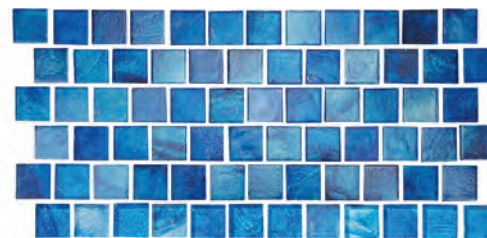

Mermaid | Abruzzo

Steel 1" x 1"
AQI-STEEL

Steel 1" x 2"
AQI-STEEL1X2

Mica 1" x 1"
AQI-MICA

Mica 1" x 2"
AQI-MICA1X2

Olympic 1" x 1"
AQI-OLYMPIC

Olympic 1" x 2"
AQI-OLYMPIC1X2

Royal 1" x 1"
AQI-ROYAL

Royal 1" x 2"
AQI-ROYAL1X2

Candy 1" x 1"
AQI-CANDY

Candy 1" x 2"
AQI-CANDY1X2

Size: 1" x 1" | 1" x 2"

1" x 1": 1 sht. = 0.91 sq. ft. | 1" x 2" = 0.93 sq. ft.