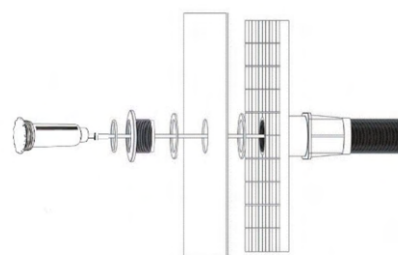

Moov Transformer (MT100S)

Certified VAC transformer with wall outlet and switch. Connect up to 6 lights on it. 12VAC and 14VAC compatibility.

Availability

Moov mini LED light is available in two models, either white or color, with a wire length of 25 or 100 feet.

The color LED light (RGB) has 16 sequences!

- Fits into a 1.5" water return
- Connects into a transformer

Instructions

This LED pool light is designed to be installed in most 1 ½ inch pool nozzles.

The light should be positioned on the side of the pool approximately 30 cm below the pool level in an easily accessible area.

CUL certified for safe use on the wall or bottom of the pool.

SJOW wire can be buried underground for multiple years.

*You may use the MTFGA as an adapter for certain specific lights.

LED Mini	ML12W100	ML12RGB25	ML12RGB100
Cord Length	100 ft	25 ft	100 ft
Wattage	12W	12W	12W
Color	White 4000K	Color (RGB)	Color (RGB)
Technology	LED	LED	LED
Part Warranty	1 year	1 year	1 year