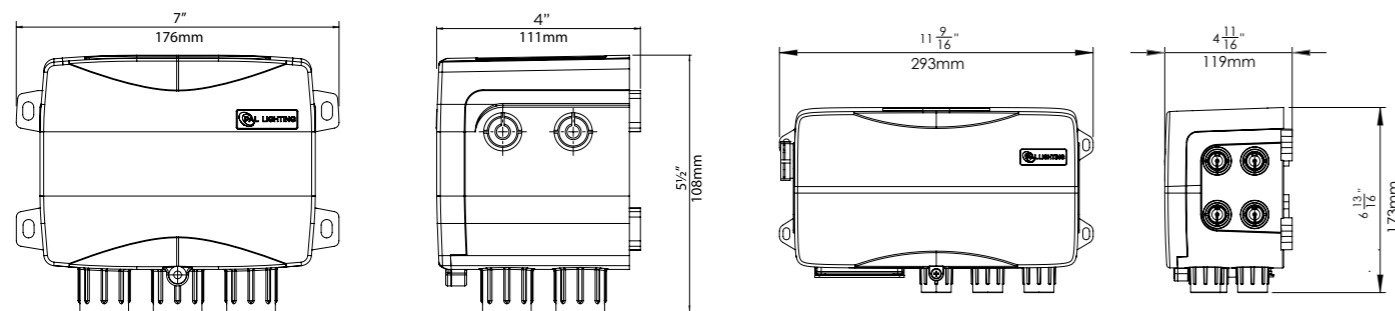

CODE

DESCRIPTION

Remote Control

- 64-PCR-2Z-65 PAL 65W Multi Color Dual Zone Remote Control Transformer 24VDC
- 64-PCR-3D-120 PAL 120W Multi Color Dual Zone Remote Control Transformer 24VDC
- 64-PCR-3D-500 PAL 500W Multi Color Dual Zone Remote Control Transformer 24VDC

Remote & Wi-Fi Control

- 64-PCR-2ZW-65 PAL 65W Multi Color Dual Zone Remote Control Transformer & Wi-Fi 24VDC
- 64-PCR-3DW-120 PAL 120W Multi Color Dual Zone Remote Control Transformer & Wi-Fi 24VDC
- 64-PCR-3DW-500 PAL 500W Multi Color Dual Zone Remote Control Transformer & Wi-Fi 24VDC