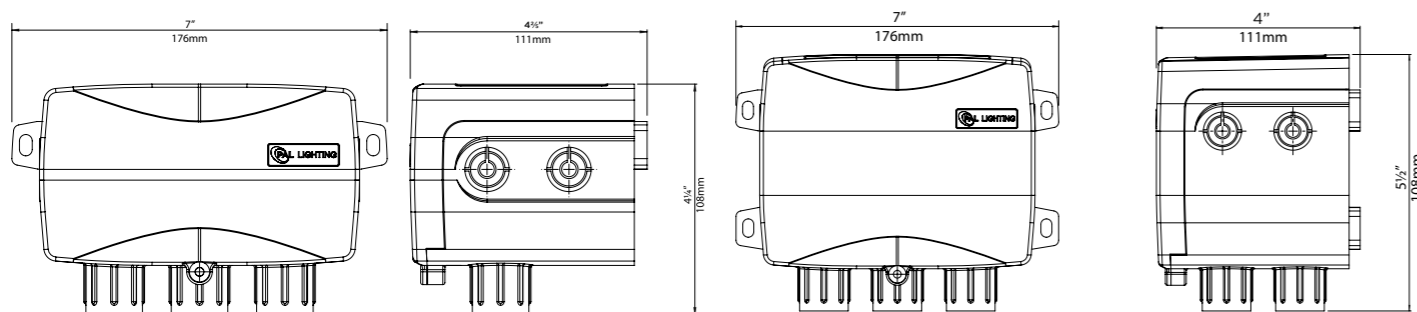

instructions

SCAN / CLICK

CODE DESCRIPTION

Switch Mode

- 64-PCR-1Z-SM-16 PAL 16W Multi Color Single Zone Switch Mode Control Transformer 24VDC (No Remote)
- 64-PCR-1Z-SM-65 PAL 65W Multi Color Single Zone Switch Mode Control Transformer 24VDC (No Remote)

Remote Control

- 64-PCR-1Z-16 PAL 16W Multi Color Single Zone Remote Control Transformer 24VDC
- 64-PCR-1Z-65 PAL 65W Multi Color Single Zone Remote Control Transformer 24VDC

Remote & Wi-Fi Control

- 64-PCR-1ZW-16 PAL 16W Multi Color Single Zone Remote Control Transformer & Wi-Fi 24VDC
- 64-PCR-1ZW-65 PAL 65W Multi Color Single Zone Remote Control Transformer & Wi-Fi 24VDC