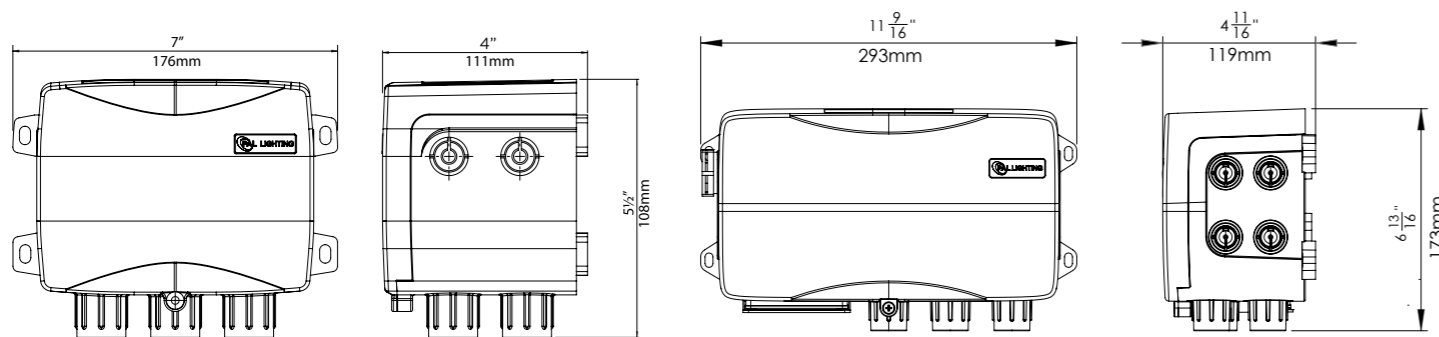

CODE

DESCRIPTION

DMX - 2 Zone	DESCRIPTION
64-PCR-2DMX-65	PAL 65W Multi Color Two Zone DMX Transformer 24VDC (No Remote Included)
64-PCR-3DMX-120	PAL 120W Multi Color Two Zone DMX Transformer 24VDC (No Remote Included)
64-PCR-3DMX-500	PAL 500W Multi Color Two Zone DMX Transformer 24VDC (No Remote Included)
DMX - 8 Zone	DESCRIPTION
64-PCR-3DMX-500-8Z	PAL 500W Multi Color Eight Zone DMX Transformer 24VDC (No Remote Included)