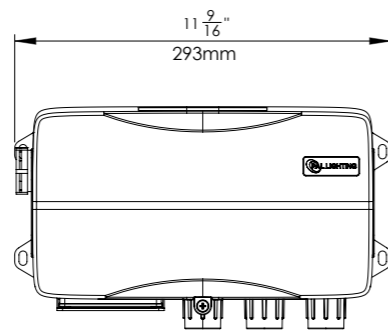

LIGHTING CONTROLLERS

POWER SUPPLY SERIES

*not to scale

PCR-2T

POWER RATING 65W / 24V DC
CERTIFICATION UL676 POOL & SPA LIGHTING

PCR-3T

POWER RATING 120W / 24V DC
CERTIFICATION UL676 POOL & SPA LIGHTING

instructions →