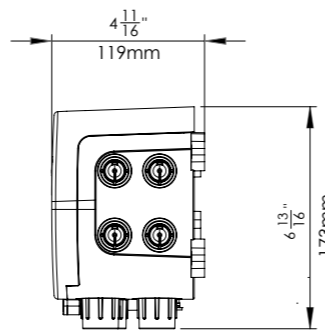

LIGHTING CONTROLLERS

POWER SUPPLY SERIES

*not to scale

PCR-2T

POWER RATING 65W / 24V DC
CERTIFICATION UL676 POOL & SPA LIGHTING

PCR-3T

POWER RATING 120W / 24V DC
CERTIFICATION UL676 POOL & SPA LIGHTING

instructions →