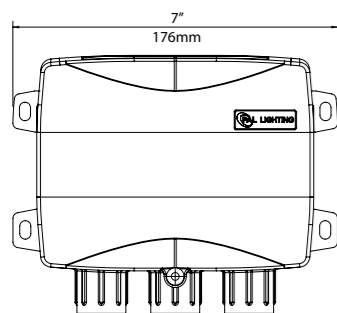

LIGHTING CONTROLLERS

POWER SUPPLY SERIES

*not to scale

PCR-2T

POWER RATING 65W / 24V DC
CERTIFICATION UL676 POOL & SPA LIGHTING

PCR-3T

POWER RATING 120W / 24V DC
CERTIFICATION UL676 POOL & SPA LIGHTING

instructions →