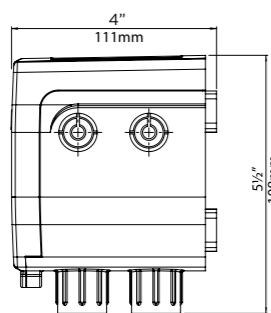

LIGHTING CONTROLLERS

POWER SUPPLY SERIES

*not to scale

PCR-2T

POWER RATING 65W / 24V DC
CERTIFICATION UL676 POOL & SPA LIGHTING

PCR-3T

POWER RATING 120W / 24V DC
CERTIFICATION UL676 POOL & SPA LIGHTING

instructions →