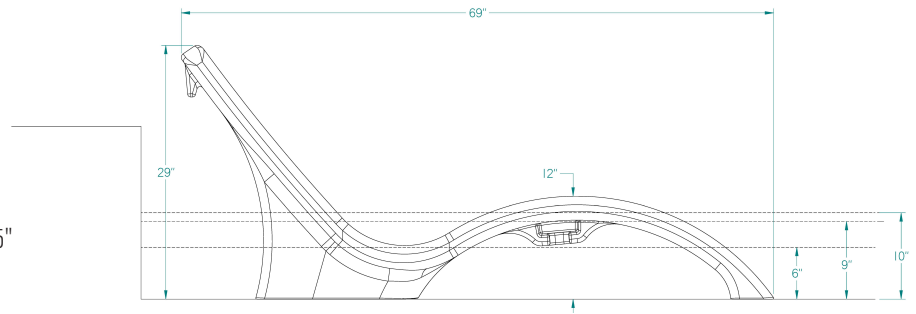

Global Lounger™

- Integrated handle for easy lifting
- Easy to fill, use, maintain, drain, and remove
- Compatible with all pool types
- Optional deep water kit, connecting table, and headrest
- Designed for water depths of 0-10"
- Deep water kit designed for water depths of 10-16.5"
- UV resistant linear low density polyethylene
- Salt and chlorine water friendly
- Empty Chair Weight: 64 lbs/29 kg
- Weight Limit: 300 lbs/136 kg

* Patent Pending