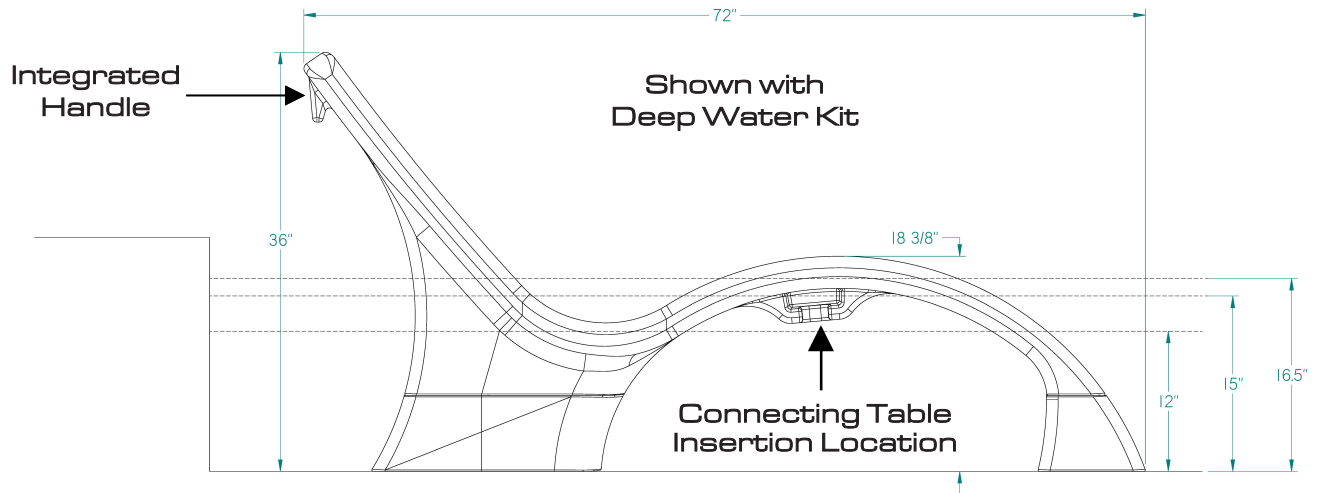

Global Lounger Accessories™

LOUNGER DEEP WATER KIT

- Easily installs into the bottom of the Global Lounger
- Designed for water depths of 10 -16.5 inches

* Patent Pending