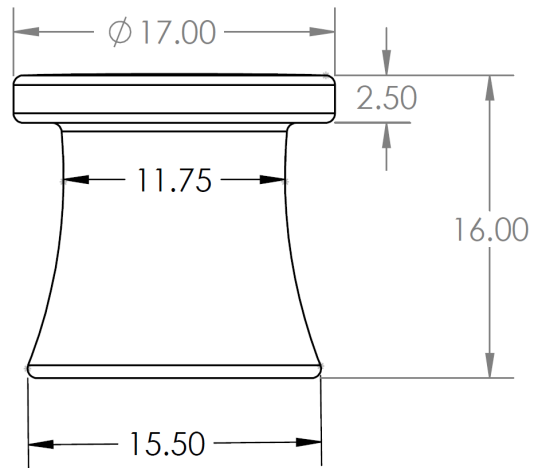

# Lounger Side Table™

- Sleek, rotomolded design
- Compatible with all pool types
- Designed for water depths of 0-11 inches
- UV resistant linear low density polyethylene
- Salt and chlorine water friendly
- Optional Umbrella (sold separately)