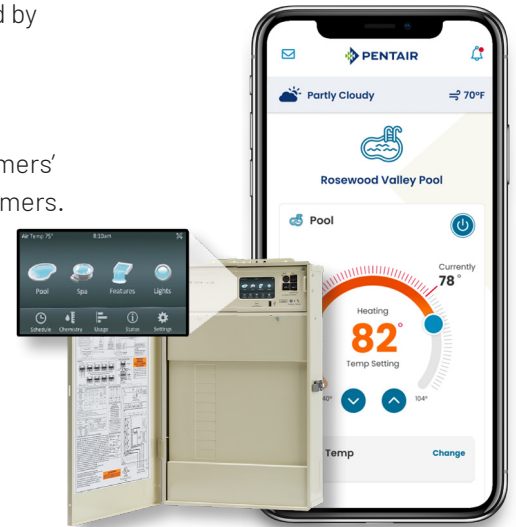

INTUITIVE TOUCHSCREEN FOR EASIER INSTALLATION AND SETUP

Spend less time in the backyard thanks to quicker, easier, step-by-step instructions and Over-the-Air (OTA) updates.

MORE CONSISTENT CONNECTIONS

Say goodbye to late-night service calls with a system powered by AWS technology for increased reliability and stability.

PROACTIVE REMOTE MONITORING

Offer upgraded service with a birds-eye view of all your customers' systems and sort your dashboard to better service your customers.

DEDICATED SUPPORT

Access our expert automation specialists when you need assistance.