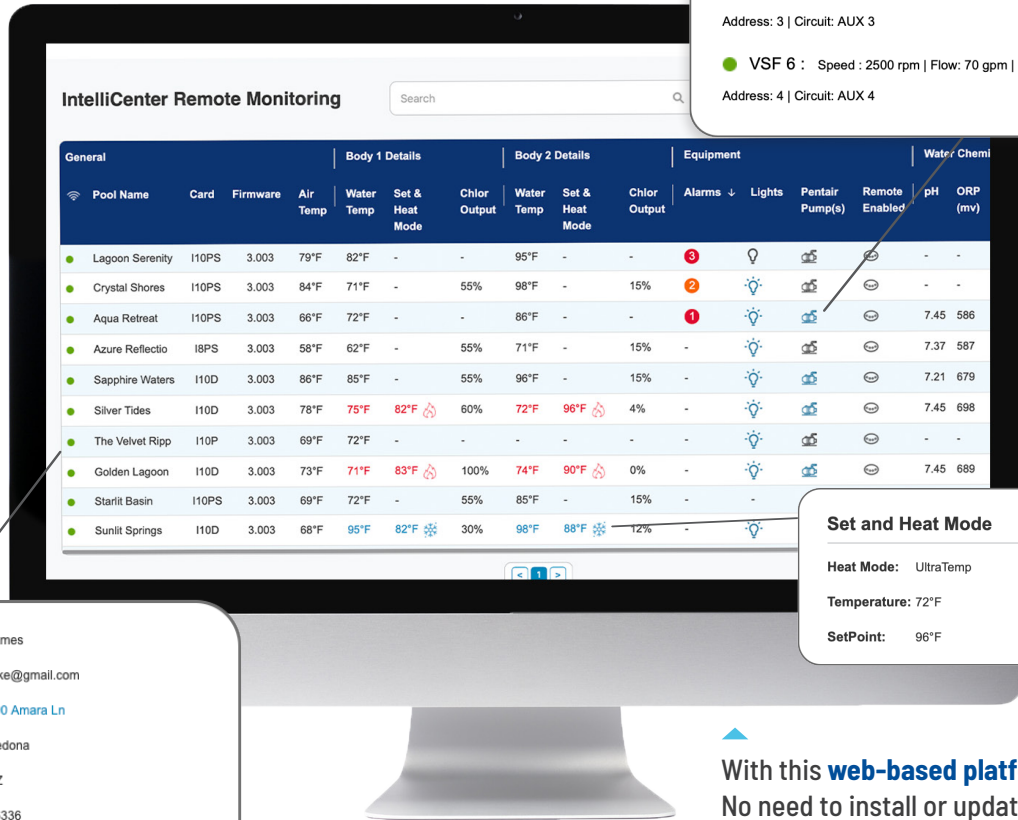

INTELLICENTER® POOL CONTROL SYSTEM

REMOTE MONITORING AND CONTROL

FREE YOURSELF FROM POST-INSTALL HASSLES

Ensure a smooth start up and move on to the next job quicker. Monitor systems **more efficiently** and receive alerts on one **user-friendly dashboard**.

Faster issue resolution when things go wrong. Get ahead of issues requiring a warranty claim.

IntelliFlo

Total Pumps : 3

- VS 5 : Speed : 2150 rpm | Power: 450 w | Address: 2 | Circuit: AUX 2
- VSF 5 : Speed : 1800 rpm | Flow: 40 gpm | Power: 400 w | Address: 3 | Circuit: AUX 3
- VSF 6 : Speed : 2500 rpm | Flow: 70 gpm | Power: 600 w | Address: 4 | Circuit: AUX 4

Cust. Name: James
Email: fake@gmail.com
Address: 100 Amara Ln
City: Sedona
State: AZ
Zip Code: 86336
Phone No: (928) 398-3975
Model: I10PS
Firmware: 3.003

[Connect to System](#)

Set and Heat Mode

Heat Mode: UltraTemp
Temperature: 72°F
SetPoint: 96°F

With this **web-based platform**. No need to install or update software.

◀ **Connect to the system property** to modify configurations, including changes to pump flow rates, schedules, and more.

**START TODAY AT
PRO.PENTAIRPOOL.COM**