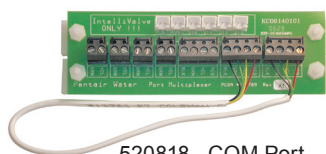

520818 - COM Port Expansion Module