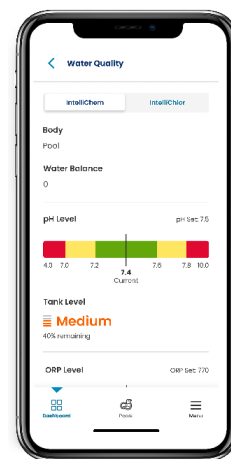

*Results stated with Ericsson model for city deployment with antenna/unit installed at 1.8m (6ft).

IntelliConnect system allows pool owners to monitor and control various devices, including pumps, lights, salt chlorine generators, and more, all through the Pentair Pool app for easy, convenient control from anywhere. IntelliConnect system provides real-time information on the status of the filtration system and other pool equipment. Pool owners can command the system to work a little harder when extra filtration is needed.

Ordering Information

Product	Description
INTELLICONNECT CONTROL AND MONITORING SYSTEM	
523317	IntelliConnect Control and Monitoring System

Pump Status

Color Wheel

*requires IntelliVibe™ Pool Lighting System

Water Chemistry

*requires IntelliChem® Water Chemistry Controller

CALIFORNIA PROPOSITION 65 WARNING

⚠️ **WARNING:** Cancer and Reproductive Harm.
 ⚠️ **AVERTISSEMENT:** Peut Causer le Cancer et des Dommages au Système Reproducteur.
 ⚠️ **ADVERTENCIA:** Cáncer y Daño Reproductivo.
www.p65warnings.ca.gov

SEE PAGE 321 FOR REPLACEMENT PARTS

Pentair Pro App and Pool App

TAKE CONTROL FROM ANYWHERE

Connected Device Functionality for Pro & Pool App

Product	Pro App	Pool App
IntelliFlo3® Variable Speed and Flow Pool Pump IntelliPro3® Variable Speed and Flow Pool Pump	Invite Pool Owner to Pentair Pool App Program & Set Up through Bluetooth® ¹ wireless technology The Pro app can also perform Wi-Fi Provisioning for IntelliFlo3 Service or modify settings with Bluetooth ¹ wireless technology Remote Monitoring	Wi-Fi Provisioning Program, Monitor, & Control Ability to Program, Monitor, & Control via Bluetooth ¹ wireless technology
IntelliConnect® Pool Control System	Remote Monitoring	Wi-Fi Provisioning Program, Monitor, & Control
Color Sync™ Controller for Pentair Color LED Pool Lights	N/A	Wi-Fi Provisioning Program, Monitor, & Control