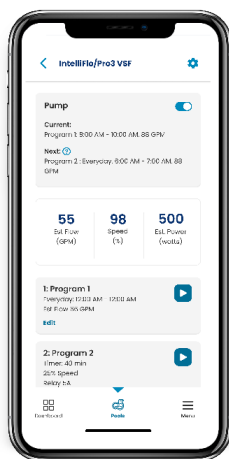

Pump Status