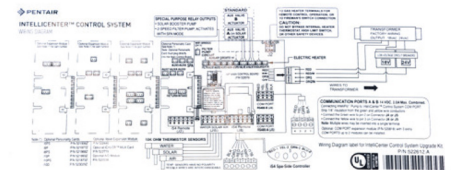

INCLUDED:

Bezel, Personality Kit and High Power Wireless Kit
High Power Wireless Kit #523557

System Transformer

Current: #522102Z; Legacy: #522062Z (bracket included)

4AMP and 5AMP Circuit Breakers
#523345 (4AMP); #523346 (5AMP)