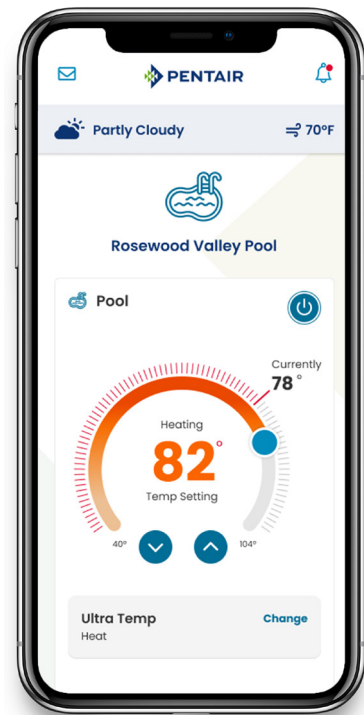

GLOSSARY

Term	Description
Bluetooth® Wireless Technology	Local connection to device using the Bluetooth option.
Control	Ability to make adjustments, as needed, to update schedules or take immediate action.
Monitor	Check device status.
Program	Configure settings and create schedules.
Remote Monitoring	Visibility to a customer's pool device status. Ability to work with pool owner off-site. Future state will include capability to control remotely.
Set Up	Connect the pool device to the app and create or add to account.
Wi-Fi Provisioning	Connect device to router for wireless internet connection.

¹ Bluetooth can deliver a quick, direct connection to the device. Internet or cellular connection are required to open and use the Pro or Pool app for Bluetooth or Wi-Fi connectivity.

Wi-Fi Connection Best Practices: Continuous Wi-Fi connection to connected devices will support software updates and ongoing feature additions, even if it is connected to an automation system.

PENTAIR
PRO

PENTAIR
POOL

The Bluetooth® word mark and logos are registered trademarks owned by the Bluetooth SIG, Inc. and any use of such marks by Pentair Management Company is under license. App Store® is a registered trademark of Apple, Inc. in the U.S.A. and/or other countries. Google Play® is a registered trademark of Google LLC in the U.S.A. and/or other countries.

Learn more at:
www.pentair.com/connectedpool