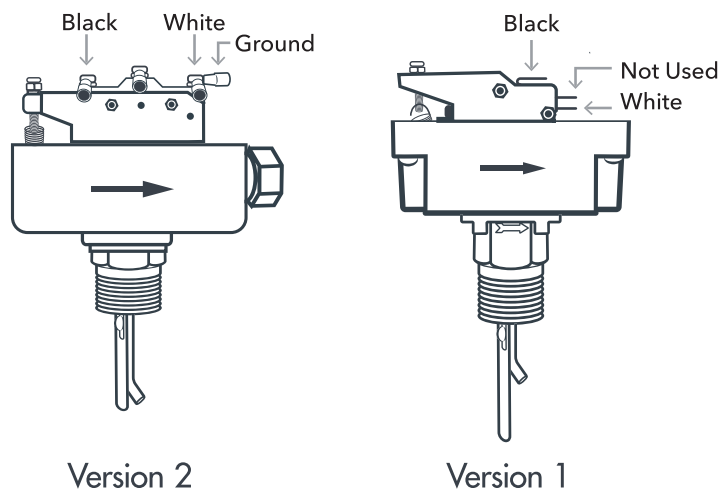

Flow Switch Connections:

HAVE QUESTIONS? CONTACT US TODAY:

☎ 303.872.4477   ✉ info@clearcomfort.com   🌐 clearcomfort.com