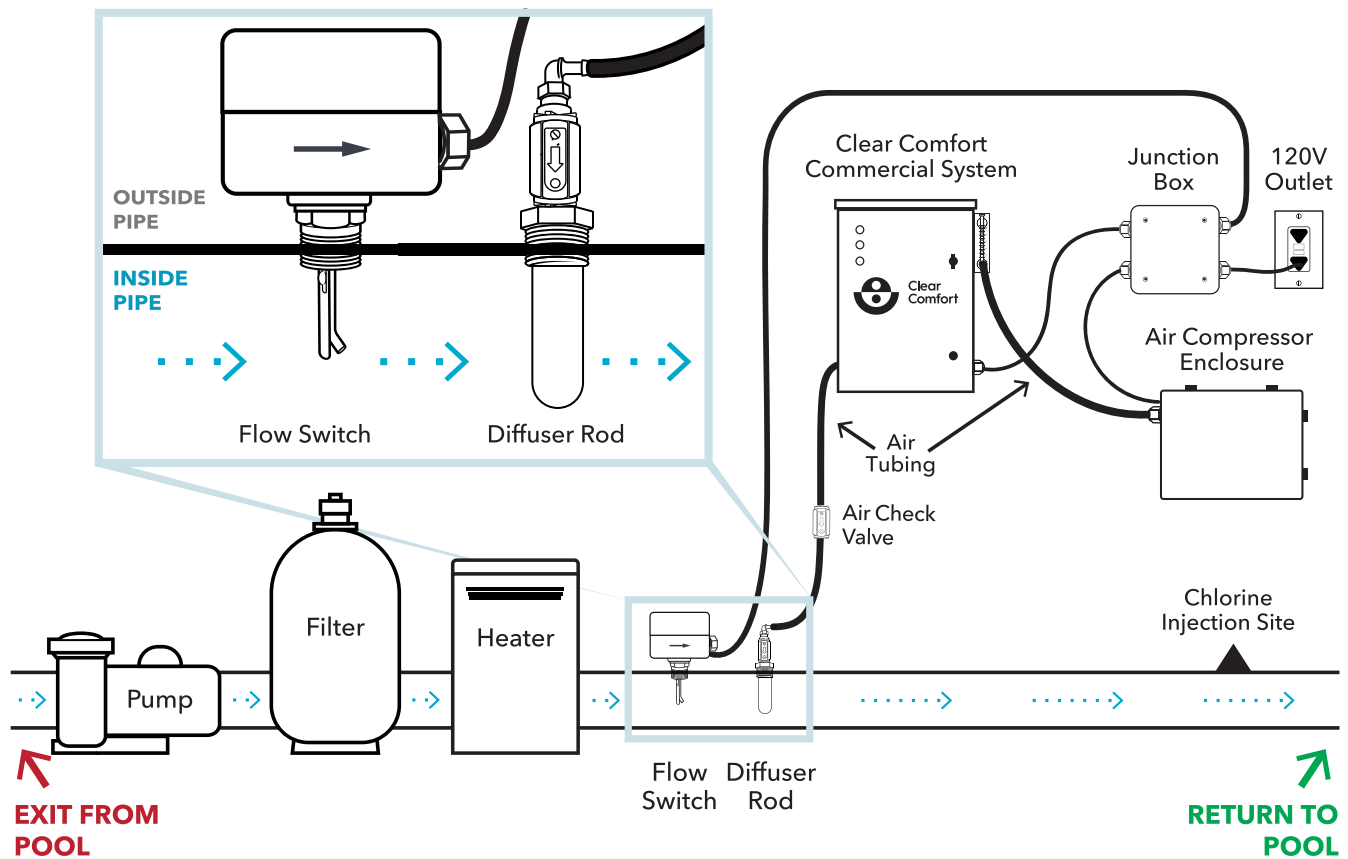

## Inline Diffuser Kit Installation With Dwyer Flow Switch

### System Flow Rates:

- CCW100 Dual: 10 - 12 LPM
- CCW300A: 12 - 14 LPM
- CCW300: 23 - 28 LPM
- CCW500: 40 - 55 LPM