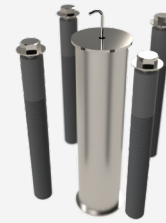

NEBULA SPA SERIES

ITEM# F-NBLA

ABOUT

Ideal for above-ground pools and spas with wall heights from 16" to 60+", the Nebula offers a 400 lb weight capacity and 360° manual rotation for smooth, reliable positioning. Crafted from stainless steel with a durable finish, it's powered by a rechargeable battery and includes a wall-mount charger for convenience and ease of use.

FEATURES:

- 400 lb (181 kg) weight capacity
- 360 degree battery-powered rotation
- Adjustable seat height
- Includes 24v rechargeable battery and charger
- Stainless steel with powder coat finish
- Limited five (5) year warranty
- Ships common carrier, some assembly required
- Made in USA

PROUDLY SOLD BY:

Love the lift, but prefer battery-powered rotation?

ASK ABOUT MY
**POWER ROTATION
ASSEMBLY OPTION**

**This lift does not come with color options.*

NEBULA

APPLICATIONS:

This lift works on raised pools and spas, and can be anchored to pool decks made of concrete, pavers and wood. Choose the appropriate anchor for your needs. Anchors sold separately. To see if the Nebula works on your pool, visit our website and download the application guide, or contact our friendly sales team.

Concrete Anchor
F-ASTSPA

Wood Deck Anchor
F-AWDSPA

Paver Anchor
F-APVSPA

For access to CADs, Revit drawings and more, visit our website or email us to submit a request.

OPTIONS & ACCESSORIES:

- Anchors for concrete, wood deck or paver applications
- Four-point hanger bar for added safety
- Hard seat option
- Cover to protect your investment from the elements*
- Solar charging station to conserve energy
- Power rotation assembly
- Various sling styles and sizes to choose from