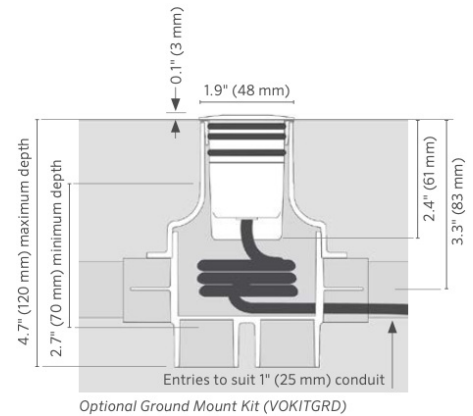

### Quick Facts

- 316 marine-grade stainless steel
- Four faceplate options for maximum design flexibility
- Compatible with Luxor® technology
- Phase and PWM dimmable
- Input voltage: 10-15V