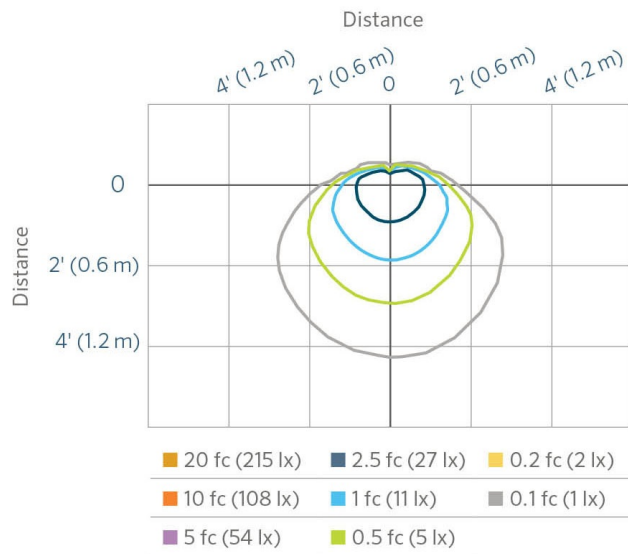

VO-ST 1 LED - Illuminance at a Distance

Distance	Center Beam fc	Beam Width	
Feet (Meters)	Foot-Candles (Lux)	Vertical : 33.2 °	Horizontal : 35.8 °
2.0' (0.6 m)	107.0 fc (1,152 lx)	1.2' (0.4 m)	1.3' (0.4 m)
4.0' (1.2 m)	26.7 fc (287 lx)	2.4' (0.7 m)	2.6' (0.8 m)
6.0' (1.8 m)	11.9 fc (128 lx)	3.6' (1.1 m)	3.9' (1.2 m)
8.0' (2.4 m)	6.7 fc (72 lx)	4.8' (1.5 m)	5.2' (1.6 m)
10.0' (3.1 m)	4.3 fc (46 lx)	6.0' (1.8 m)	6.5' (2.0 m)
12.0' (3.7 m)	3.0 fc (32 lx)	7.2' (2.2 m)	7.8' (2.4 m)

VO-RD 1 LED - Illuminance at a Distance

Distance	Center Beam fc	Beam Width	
Feet (Meters)	Foot-Candles (Lux)	Vertical : 20.7 °	Horizontal : 34.2 °
0.5' (0.2 m)	21.9 fc (236 lx)	0.18' (0.1 m)	0.31' (0.1 m)
1.0' (0.3 m)	5.48 fc (58 lx)	0.36' (0.1 m)	0.62' (0.2 m)
1.5' (0.5 m)	2.44 fc (26 lx)	0.55' (0.2 m)	0.92' (0.3 m)
2.0' (0.6 m)	1.37 fc (15 lx)	0.73' (0.2 m)	1.23' (0.4 m)
2.5' (0.8 m)	0.88 fc (9 lx)	0.91' (0.3 m)	1.54' (0.5 m)
3.0' (0.9 m)	0.61 fc (7 lx)	1.09' (0.3 m)	1.85' (0.6 m)

VO-GW180 1LED Isofootcandle Plot