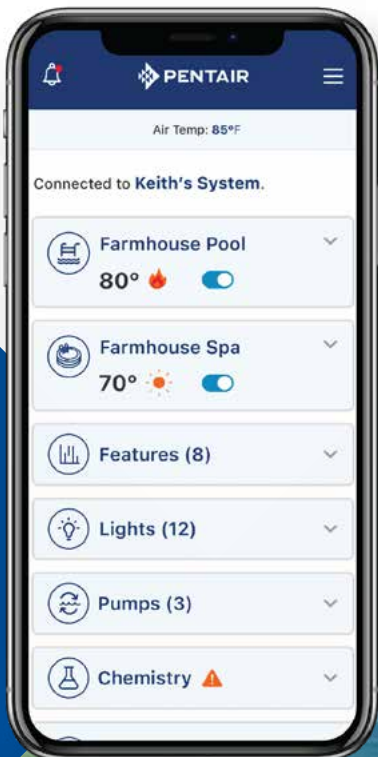

INTELLICENTER®

POOL CONTROL SYSTEM

Ultimate Pool Control Starts Here

The IntelliCenter Pool Control System helps make pool life as easy as it should be. Our most versatile automation system delivers better-than-ever technology you can trust. Control and monitor all your pool devices with a reliable connection so you can keep the fun going.

EASY POOL CONTROL

IntelliCenter2 app gives you total pool control from anywhere, anytime.

RELIABLE CONNECTIONS

Fewer interruptions keeps your pool running smoothly. Over-the-air (OTA) updates keep your system current.

REMOTE MONITORING

Your dealer can proactively monitor your pool equipment so you can have peace of mind.

WATCH
THE VIDEO

pentair.com/intellicenter