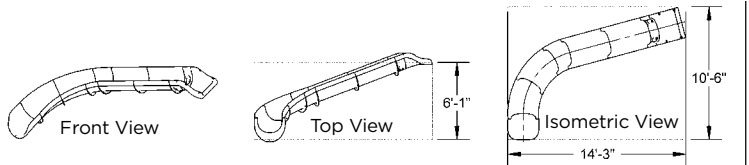

## RIVER RUN PRODUCT SELECTION

Part numbers represent approximate linear foot length of the slide

17 LINEAR FEET RIVER RUN  
Style 17A - Left Turn Shown

LEFT TURN Part #RRS17A-CL-XX     RIGHT TURN Part #RRS17A-CR-XX

19 LINEAR FEET RIVER RUN  
Style 19A - Left Turn Shown

LEFT TURN Part #RRS19A-CL-XX     RIGHT TURN Part #RRS19A-CR-XX

19 LINEAR FEET RIVER RUN  
Style 19B - Left Turn Shown

LEFT TURN Part #RRS19B-CL-XX     RIGHT TURN Part #RRS19B-CR-XX