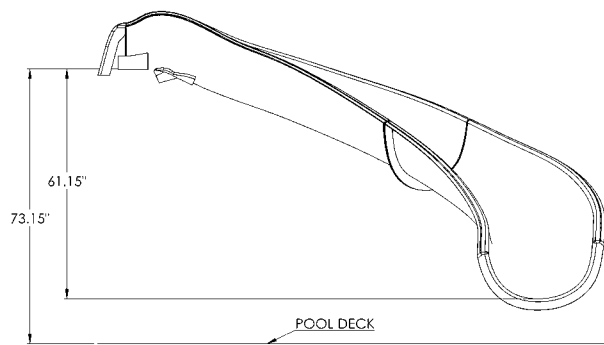

☐ 15 FT GARDEN RIDE SLIDE

1. ☐ Left Turn (Part# GRS15-CL-XX)
   ☐ Right Turn (Part# GRS15-CR-XX)