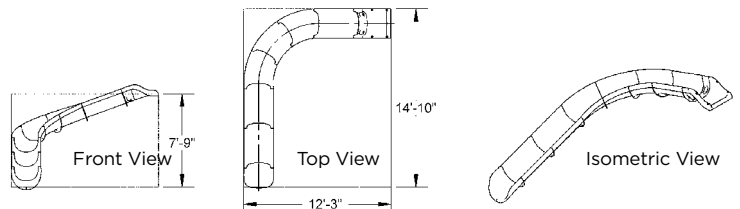

## RIVER RUN PRODUCT SELECTION

Part numbers represent approximate linear foot length of the slide

17 LINEAR FEET RIVER RUN  
Style 17A - Left Turn Shown

LEFT TURN Part #RRS17A-CL-XX     RIGHT TURN Part #RRS17A-CR-XX

19 LINEAR FEET RIVER RUN  
Style 19A - Left Turn Shown

LEFT TURN Part #RRS19A-CL-XX     RIGHT TURN Part #RRS19A-CR-XX

19 LINEAR FEET RIVER RUN  
Style 19B - Left Turn Shown

LEFT TURN Part #RRS19B-CL-XX     RIGHT TURN Part #RRS19B-CR-XX

23 LINEAR FEET RIVER RUN  
Style 23A - Left Turn Shown

LEFT TURN Part #RRS23A-CL-XX     RIGHT TURN Part #RRS23A-CR-XX

24 LINEAR FEET RIVER RUN  
Style 24A - Left Turn Shown

LEFT TURN Part #RRS24A-CL-XX     RIGHT TURN Part #RRS24A-CR-XX