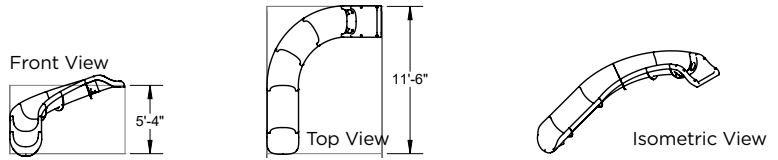

## RIVER RUN PRODUCT SELECTION

Part numbers represent approximate linear foot length of the slide

17 LINEAR FEET RIVER RUN  
Style 17A - Left Turn Shown

LEFT TURN Part #RRS17A-CL-XX     RIGHT TURN Part #RRS17A-CR-XX