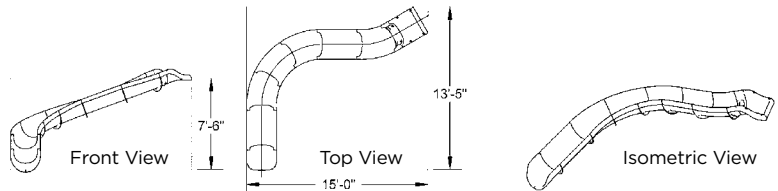

## RIVER RUN PRODUCT SELECTION

Part numbers represent approximate linear foot length of the slide

17 LINEAR FEET RIVER RUN  
Style 17A - Left Turn Shown

LEFT TURN Part #RRS17A-CL-XX     RIGHT TURN Part #RRS17A-CR-XX

19 LINEAR FEET RIVER RUN  
Style 19A - Left Turn Shown

LEFT TURN Part #RRS19A-CL-XX     RIGHT TURN Part #RRS19A-CR-XX

19 LINEAR FEET RIVER RUN  
Style 19B - Left Turn Shown

LEFT TURN Part #RRS19B-CL-XX     RIGHT TURN Part #RRS19B-CR-XX

23 LINEAR FEET RIVER RUN  
Style 23A - Left Turn Shown

LEFT TURN Part #RRS23A-CL-XX     RIGHT TURN Part #RRS23A-CR-XX

24 LINEAR FEET RIVER RUN  
Style 24A - Left Turn Shown

LEFT TURN Part #RRS24A-CL-XX     RIGHT TURN Part #RRS24A-CR-XX