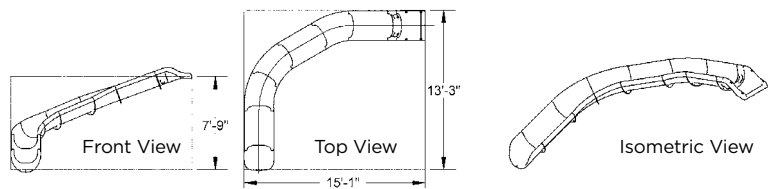

## RIVER RUN PRODUCT SELECTION

Part numbers represent approximate linear foot length of the slide

17 LINEAR FEET RIVER RUN  
Style 17A - Left Turn Shown

LEFT TURN Part #RRS17A-CL-XX     RIGHT TURN Part #RRS17A-CR-XX

19 LINEAR FEET RIVER RUN  
Style 19A - Left Turn Shown

LEFT TURN Part #RRS19A-CL-XX     RIGHT TURN Part #RRS19A-CR-XX

19 LINEAR FEET RIVER RUN  
Style 19B - Left Turn Shown

LEFT TURN Part #RRS19B-CL-XX     RIGHT TURN Part #RRS19B-CR-XX

23 LINEAR FEET RIVER RUN  
Style 23A - Left Turn Shown

LEFT TURN Part #RRS23A-CL-XX     RIGHT TURN Part #RRS23A-CR-XX

24 LINEAR FEET RIVER RUN  
Style 24A - Left Turn Shown

LEFT TURN Part #RRS24A-CL-XX     RIGHT TURN Part #RRS24A-CR-XX

24 LINEAR FEET RIVER RUN  
Style 24B - Left Turn Shown

LEFT TURN Part #RRS24B-CL-XX     RIGHT TURN Part #RRS24B-CR-XX

29 LINEAR FEET RIVER RUN  
Style 29A - Left Turn Shown

LEFT TURN Part #RRS29A-CL-XX     RIGHT TURN Part #RRS29A-CR-XX