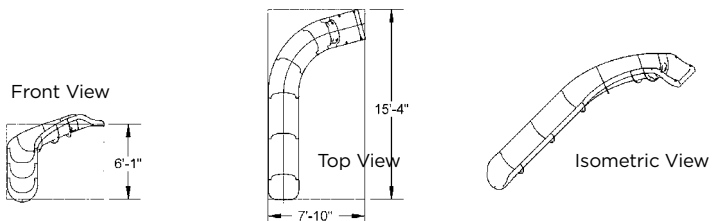

## RIVER RUN PRODUCT SELECTION

Part numbers represent approximate linear foot length of the slide

17 LINEAR FEET RIVER RUN  
Style 17A - Left Turn Shown

LEFT TURN Part #RRS17A-CL-XX     RIGHT TURN Part #RRS17A-CR-XX

19 LINEAR FEET RIVER RUN  
Style 19A - Left Turn Shown

LEFT TURN Part #RRS19A-CL-XX     RIGHT TURN Part #RRS19A-CR-XX

19 LINEAR FEET RIVER RUN  
Style 19B - Left Turn Shown

LEFT TURN Part #RRS19B-CL-XX     RIGHT TURN Part #RRS19B-CR-XX