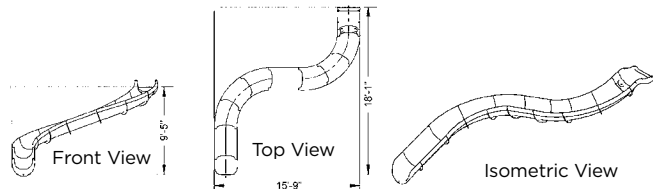

## RIVER RUN PRODUCT SELECTION

Part numbers represent approximate linear foot length of the slide

17 LINEAR FEET RIVER RUN  
Style 17A - Left Turn Shown

LEFT TURN Part #RRS17A-CL-XX     RIGHT TURN Part #RRS17A-CR-XX

19 LINEAR FEET RIVER RUN  
Style 19A - Left Turn Shown

LEFT TURN Part #RRS19A-CL-XX     RIGHT TURN Part #RRS19A-CR-XX

19 LINEAR FEET RIVER RUN  
Style 19B - Left Turn Shown

LEFT TURN Part #RRS19B-CL-XX     RIGHT TURN Part #RRS19B-CR-XX

23 LINEAR FEET RIVER RUN  
Style 23A - Left Turn Shown

LEFT TURN Part #RRS23A-CL-XX     RIGHT TURN Part #RRS23A-CR-XX

24 LINEAR FEET RIVER RUN  
Style 24A - Left Turn Shown

LEFT TURN Part #RRS24A-CL-XX     RIGHT TURN Part #RRS24A-CR-XX

24 LINEAR FEET RIVER RUN  
Style 24B - Left Turn Shown

LEFT TURN Part #RRS24B-CL-XX     RIGHT TURN Part #RRS24B-CR-XX

29 LINEAR FEET RIVER RUN  
Style 29A - Left Turn Shown

LEFT TURN Part #RRS29A-CL-XX     RIGHT TURN Part #RRS29A-CR-XX