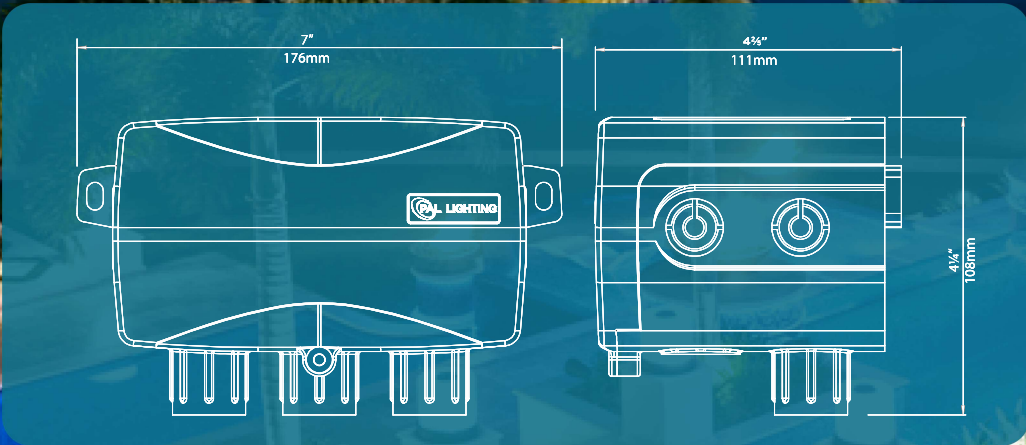

PCR-1Z-SM Lighting Controller

64-PCR-1Z-SM-16	PAL 16W Multi Color Single Zone Remote Control Transformer 24VDC	24V / 16W
64-PCR-1Z-SM-35	PAL 35W Multi Color Single Zone Remote Control Transformer 24VDC	24V / 35W
64-PCR-1Z-SM-65	PAL 65W Multi Color Single Zone Remote Control Transformer 24VDC	24V / 65W

APPLE AND ANDROID APPS AVAILABLE AT GOOGLE PLAY AND ITUNES
WWW.PALLIGHTING.COM