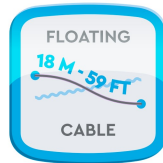

Connected

Cosmy contains a Bluetooth module. Using the BWT Best Water Home app, available for download free of charge from the AppStore or PlayStore, control of your robotic cleaner is at your fingertips. Ideal for spot cleaning. You can easily direct Cosmy to clean up debris blown by the wind into the pool. Your pool is clean in moments. Thank-you Cosmy!

Powered by BWT

Cosmy the Bot 250 is made by Aquatron, a company that belongs to the international BWT group, the recognised reference in the world of pools and safe, crystal clear water.

BWT, 40 years of experience in the service of water and crystal clear swimming pools.