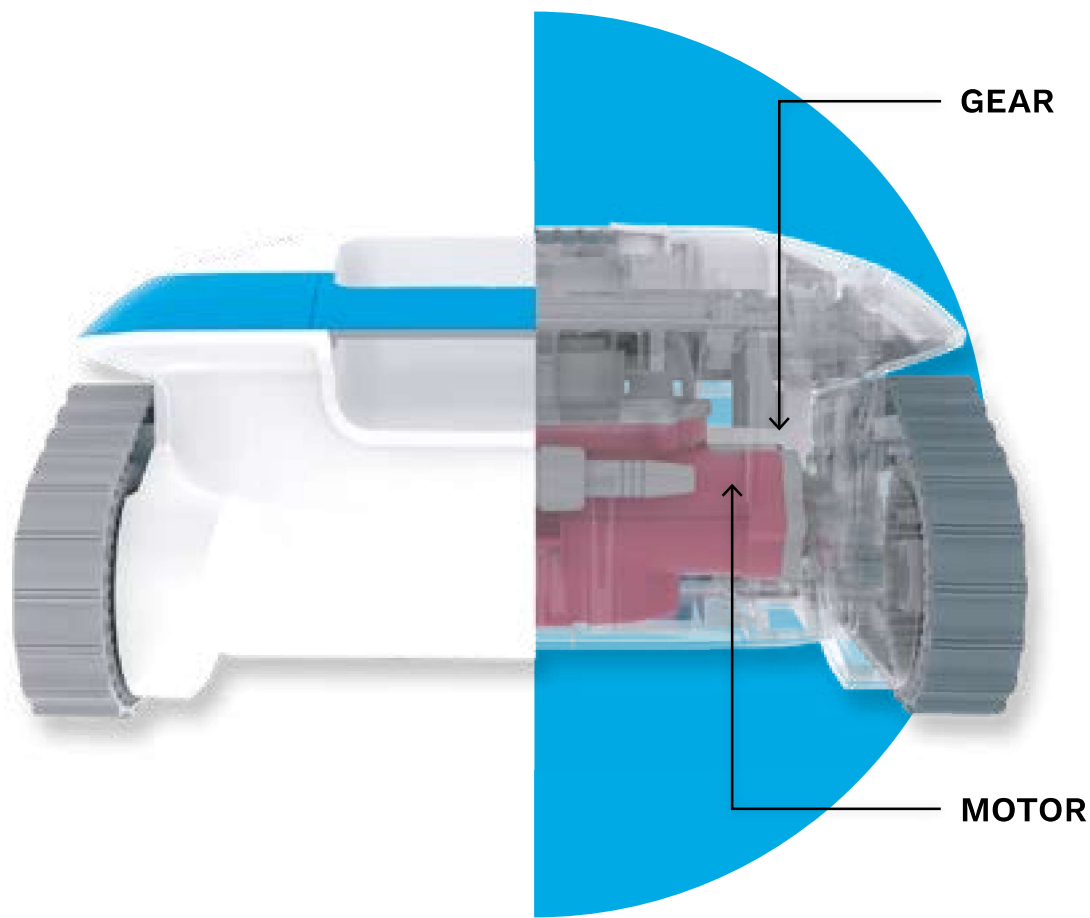

LAVENDER

FLAMINGO

RED CHERRY

APRICOT

A WHOLE LOT OF TECHNOLOGY PACKED INTO LESS THAN 13 LBS.

PLANETARY GEAR TECHNOLOGY

Cosmy robots are equipped with two stage planetary gear technology, a drive system that offers greater efficiency and better precision; combined with two drive motors and a powerful pump, Cosmy is one of the most reliable robotic cleaners on the market.

This system is the ideal solution for fast, optimized travel, unmatched cleaning and unrivalled reliability.

ENERGY EFFICIENT

With their rapid and logical travel mode and powerful suction, Cosmy robotic cleaners work fast. Cleaning cycles are short, consume less energy, and yield a flawless result.