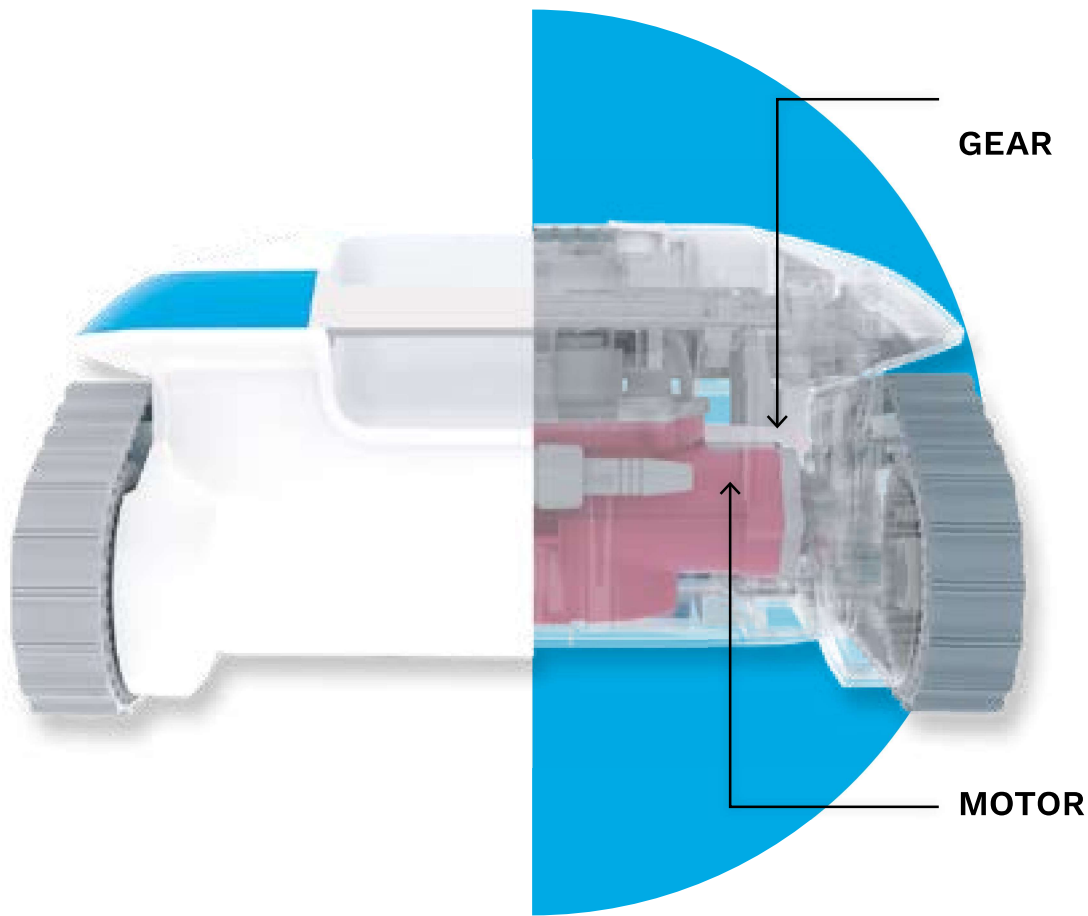

LAVENDER

FLAMINGO

RED CHERRY

APRICOT

A WHOLE LOT OF TECHNOLOGY PACKED INTO LESS THAN 13 LBS.

PLANETARY GEAR TECHNOLOGY

Cosmy robots are equipped with two stage planetary gear technology, a drive system that offers greater efficiency and better precision; combined with two drive motors and a powerful pump, Cosmy is one of the most reliable robotic cleaners on the market.

This system is the ideal solution for fast, optimized travel, unmatched cleaning and unrivalled reliability.

ENERGY EFFICIENT

With their rapid and logical travel mode and powerful suction, Cosmy robotic cleaners work fast. Cleaning cycles are short, consume less energy, and yield a flawless result.