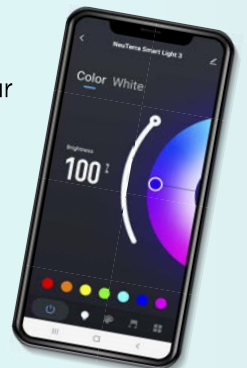

### CUSTOM

Sync all lights in your outdoor living space with lightshows, colors or to "dance" to music

### SMART

Control lighting through your mobile device

### CONTROLLED BY FREE APP

Sync and control all your NeuTerra LED Smart Lights from one single app to create endless colors and programmable shows that sync to the music from any nearby Bluetooth speaker.