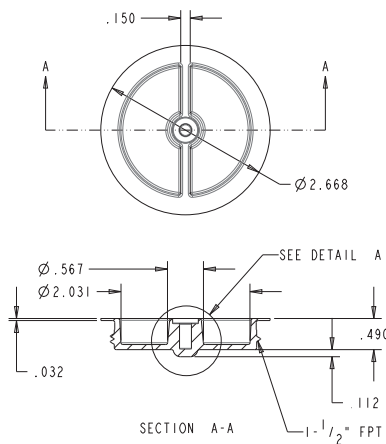

1½" WINTERIZING CAP WITH O-RING

Compatibility, durability, and performance

FEATURES

- Threads into 1½" FPT
- Seals off pipes for winterizing
- Manufactured from ABS material
- Silicone O-ring for extra tight seal
- Only available in orange
- 250 per case

Part # CS109

STANDARD COLORS

- Orange Only

1. Threaded Cap
2. O-Ring