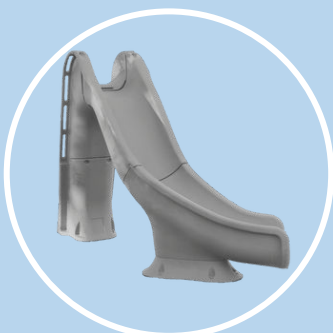

**"SAFETY IS OUR
NUMBER ONE
PRIORITY"**

SIDE WINDER

RIP TIDE

TSUNAMI

TIDAL WAVE

SPLASH

**INDEPENDENTLY
Tested & Approved**

**100%
SAFETY COMPLIANT**

GLOBAL POOL SLIDES FULLY CONFORM
WITH U.S. CONSUMER PRODUCT &
COMMISSION SAFETY STANDARDS FOR
SWIMMING POOL SLIDES
[16CFR PART 1207]

RT15

SW17

1-866-712-0606

info@globalpoolprod.com

www.global-poolproducts.com