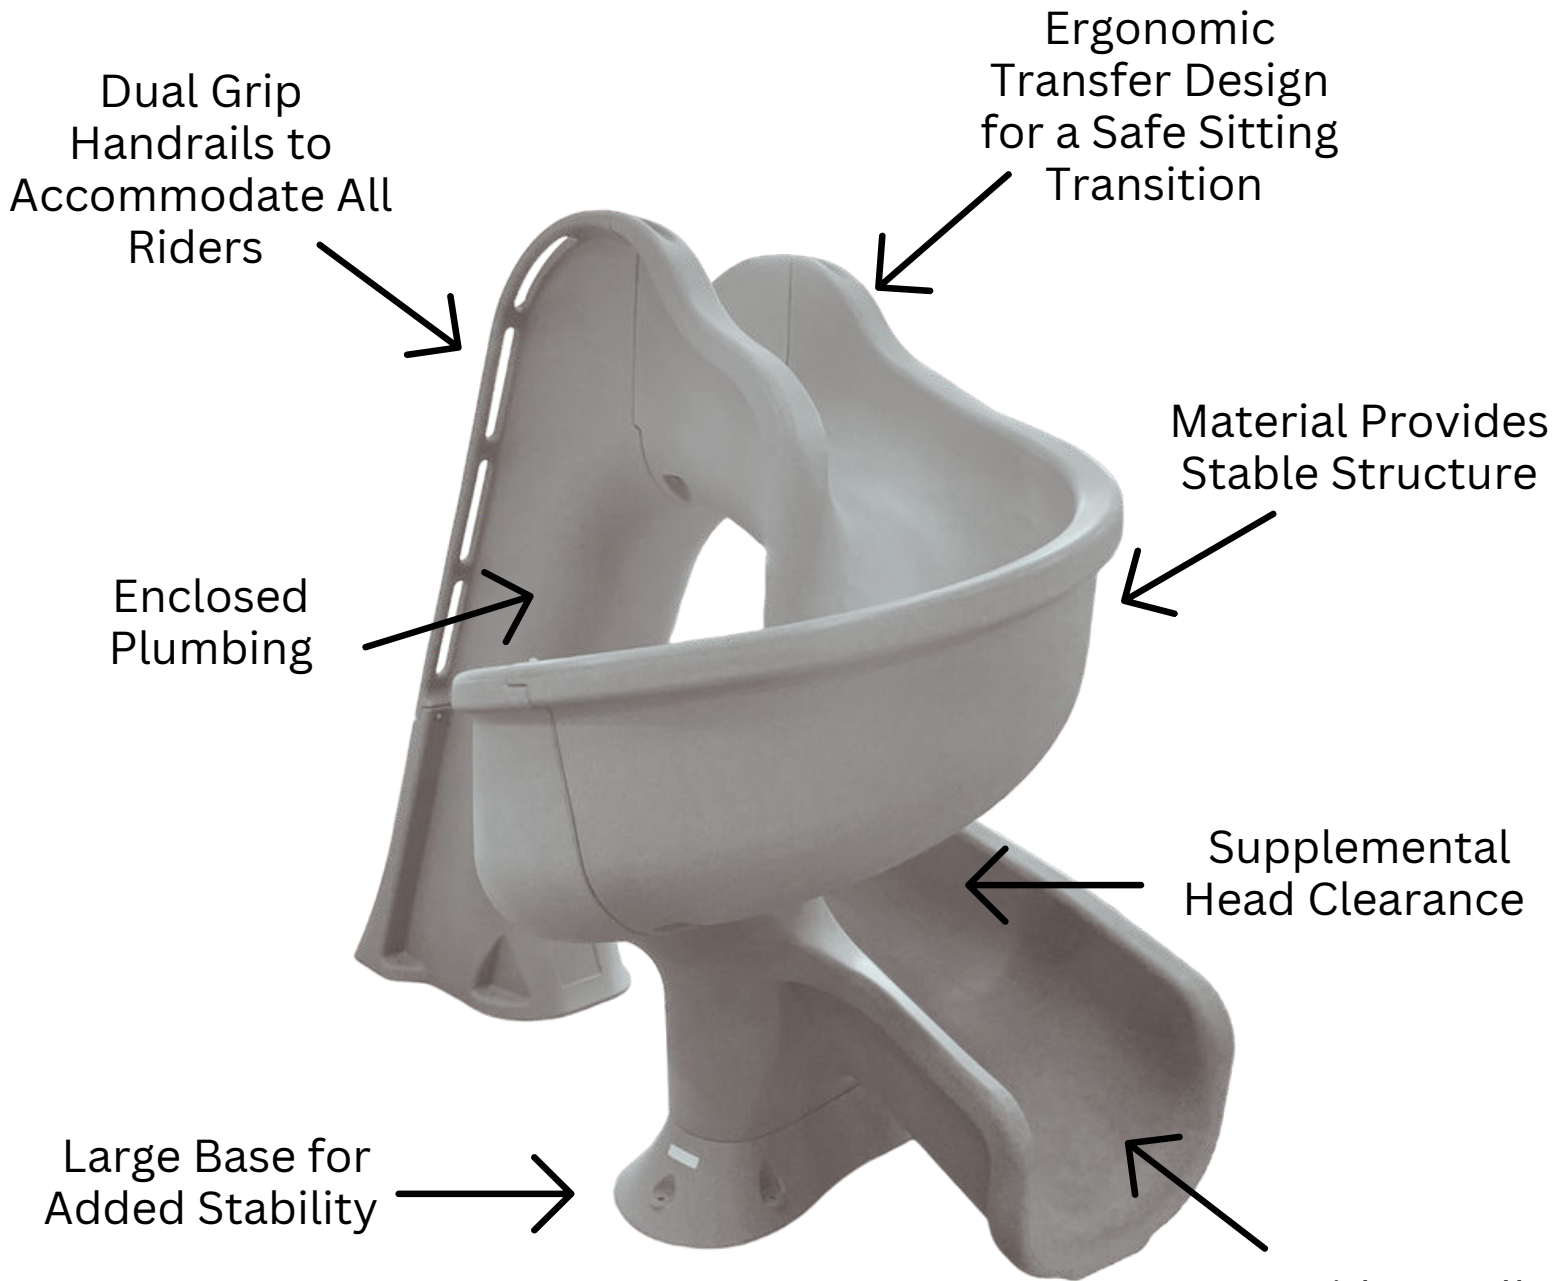

**"SAFETY IS OUR
NUMBER ONE
PRIORITY"**

SIDE WINDER

RIP TIDE

TSUNAMI

TIDAL WAVE

SPLASH

**INDEPENDENTLY
Tested & Approved**

**100%
SAFETY COMPLIANT**

GLOBAL POOL SLIDES FULLY CONFORM
WITH U.S. CONSUMER PRODUCT &
COMMISSION SAFETY STANDARDS FOR
SWIMMING POOL SLIDES
[16CFR PART 1207]

RT15

SW17

1-866-712-0606

info@globalpoolprod.com

www.global-poolproducts.com

POOL SLIDE SAFETY HIGHLIGHTS

MADE IN

1-866-712-0606

info@globalpoolprod.com

www.global-poolproducts.com