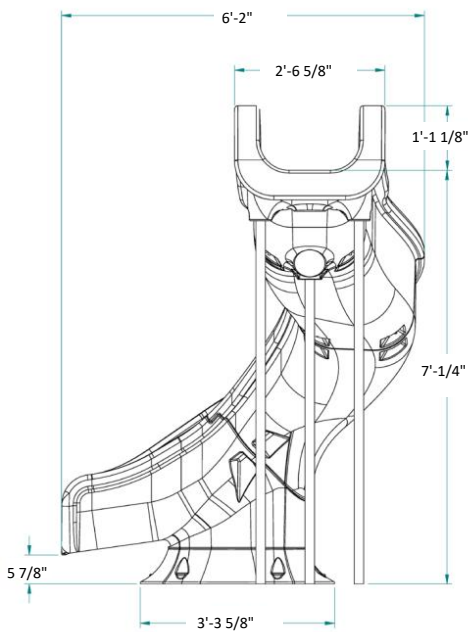

SW17 Slide Specifications

Product Numbers and Shipping Weights:

Model Number	Description	Shipping Weights
GPPSSW17-GREY-R	SW17 – Grey Granite Right	505 lbs (229.1 kg)
GPPSSW17-SAND-R	SW17 – Sandstone Granite Right	505 lbs (229.1 kg)
GPPSSW17-GREY-L	SW17 – Grey Granite Left	505 lbs (229.1 kg)
GPPSSW17-SAND-L	SW17 – Sandstone Granite Left	505 lbs (229.1 kg)
GPPSSW17-GREY-R-LED	SW17 – Grey Granite Right w/ Flume Light Pkg	515 lbs (233.6 kg)
GPPSSW17-SAND-R-LED	SW17 – Sandstone Granite Right w/ Flume Light Pkg	515 lbs (233.6 kg)
GPPSSW17-GREY-L-LED	SW17 – Grey Granite Left w/ Flume Light Pkg	515 lbs (233.6 kg)
GPPSSW17-SAND-L-LED	SW17 – Sandstone Granite Left w/ Flume Light Pkg	515 lbs (233.6 kg)

Utilization:

The SW17 is intended for in-ground residential swimming pools only. Our multi-point anchoring system allows the SW17 to accommodate most geographical regions. The slide is rated for a maximum of 300 lb. (136 kg) for its riders.

Specifications:

- § The slide runway has a twenty-three (23) inch wide seating area made of a thick, durable roto-molded plastic.
- § Water is delivered with a 1" PVC hose to allow maximum water coverage on the flume at 25 gpm.
- § The SW17 is anchored to the pool deck with ½" diameter stainless anchor studs with attaching hardware.

The information contained in this document is proprietary and confidential to Global Pool Products and not to be reproduced without written consent from Global Pool Products

SW17 Slide Specifications

Height: 8' 1 3/4"
 Flume Length: 17' 1"
 Flume Width: 23"
 Required Deck Space:
 13' 1" x 5' 6"