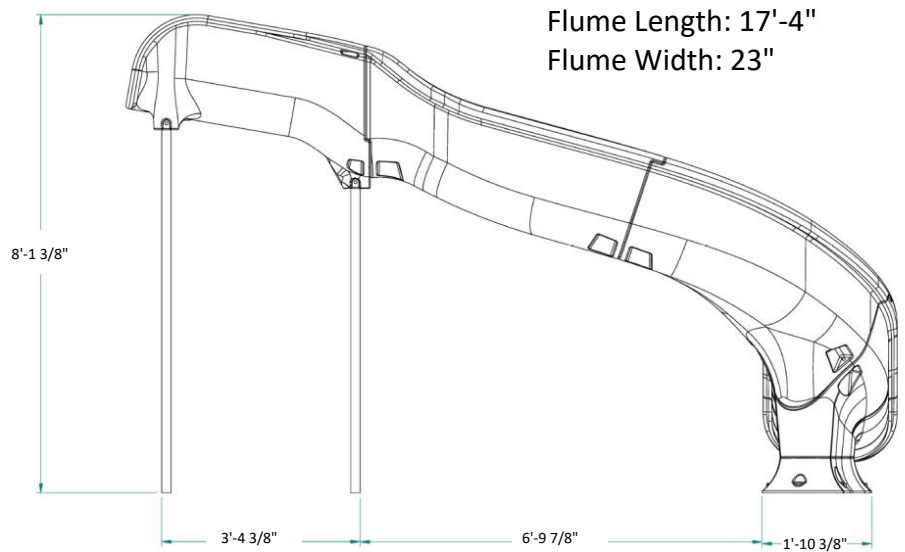

SW17 Slide Specifications

Product Numbers and Shipping Weights:

Model Number	Description	Shipping Weights
GPPSSW17-GREY-R	SW17 – Grey Granite Right	505 lbs (229.1 kg)
GPPSSW17-SAND-R	SW17 – Sandstone Granite Right	505 lbs (229.1 kg)
GPPSSW17-GREY-L	SW17 – Grey Granite Left	505 lbs (229.1 kg)
GPPSSW17-SAND-L	SW17 – Sandstone Granite Left	505 lbs (229.1 kg)
GPPSSW17-GREY-R-LED	SW17 – Grey Granite Right w/ Flume Light Pkg	515 lbs (233.6 kg)
GPPSSW17-SAND-R-LED	SW17 – Sandstone Granite Right w/ Flume Light Pkg	515 lbs (233.6 kg)
GPPSSW17-GREY-L-LED	SW17 – Grey Granite Left w/ Flume Light Pkg	515 lbs (233.6 kg)
GPPSSW17-SAND-L-LED	SW17 – Sandstone Granite Left w/ Flume Light Pkg	515 lbs (233.6 kg)

Utilization:

The SW17 is intended for in-ground residential swimming pools only. Our multi-point anchoring system allows the SW17 to accommodate most geographical regions. The slide is rated for a maximum of 300 lb. (136 kg) for its riders.

Specifications:

- § The slide runway has a twenty-three (23) inch wide seating area made of a thick, durable roto-molded plastic.
- § Water is delivered with a 1" PVC hose to allow maximum water coverage on the flume at 25 gpm.
- § The SW17 is anchored to the pool deck with ½" diameter stainless anchor studs with attaching hardware.

The information contained in this document is proprietary and confidential to Global Pool Products and not to be reproduced without written consent from Global Pool Products

SW17 Slide Specifications

Height: 8' 1 3/4"
 Flume Length: 17' 1"
 Flume Width: 23"
 Required Deck Space:
 13' 1" x 5' 6"