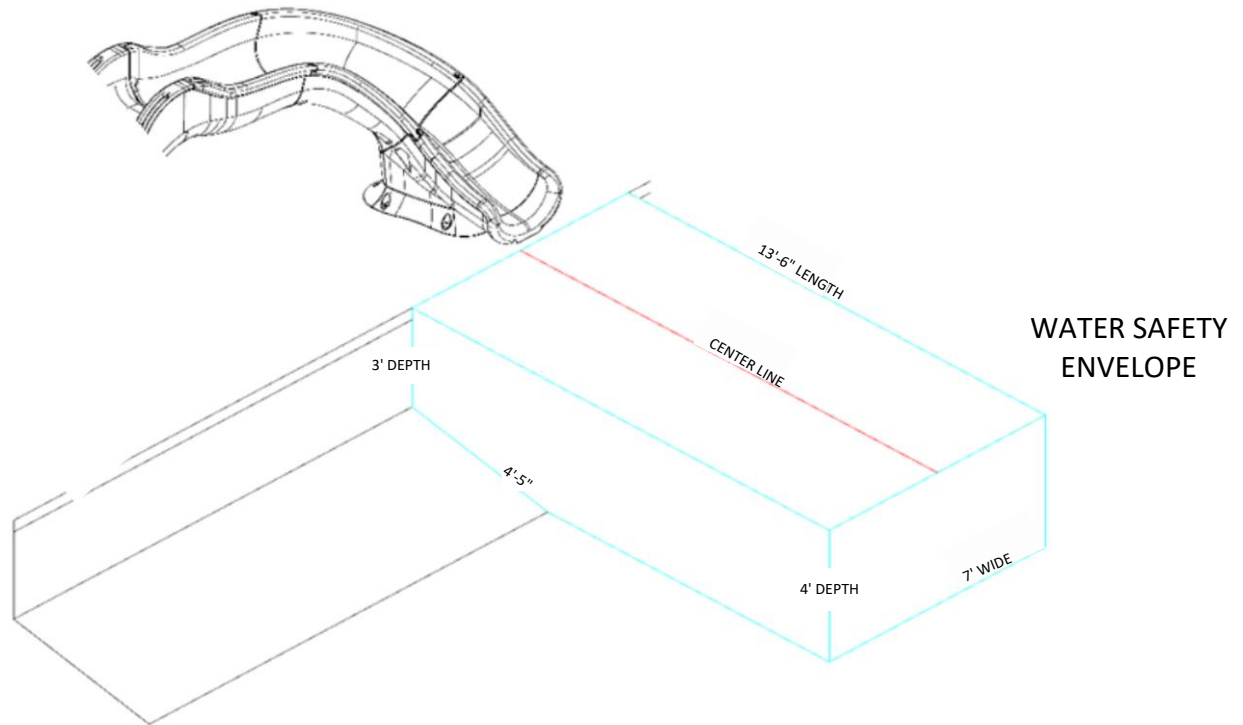

SW17 Slide Water Safety Envelope

The information contained in this document is proprietary and confidential to Global Pool Products and not to be reproduced without written consent from Global Pool Products