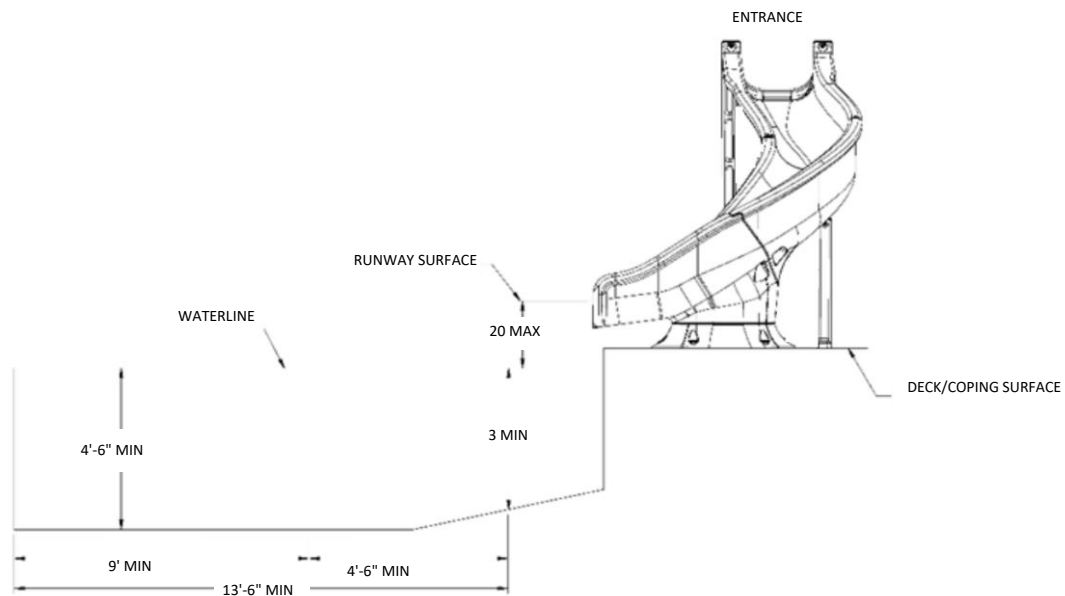

SW17 Slide Water Safety Envelope

The information contained in this document is proprietary and confidential to Global Pool Products and not to be reproduced without written consent from Global Pool Products