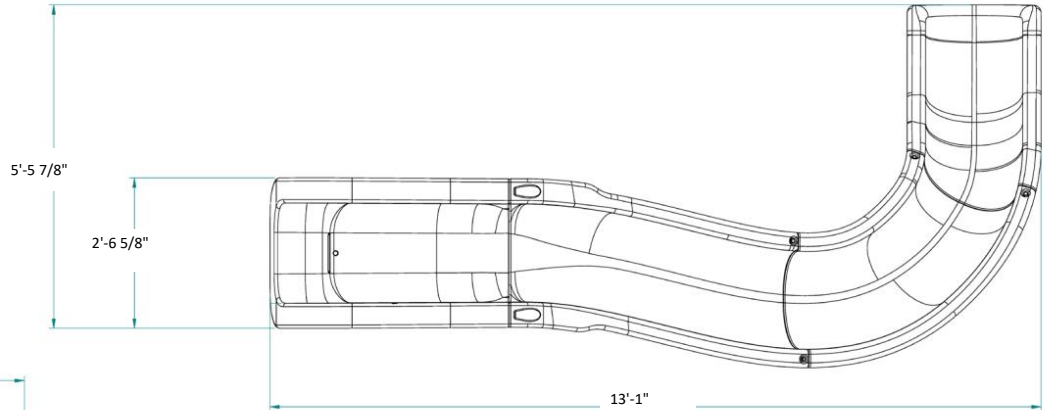

SW17 Slide Specifications

Product Numbers and Shipping Weights:

Model Number	Description	Shipping Weights
GPPSSW17-GREY-R	SW17 – Grey Granite Right	505 lbs (229.1 kg)
GPPSSW17-SAND-R	SW17 – Sandstone Granite Right	505 lbs (229.1 kg)
GPPSSW17-GREY-L	SW17 – Grey Granite Left	505 lbs (229.1 kg)
GPPSSW17-SAND-L	SW17 – Sandstone Granite Left	505 lbs (229.1 kg)
GPPSSW17-GREY-R-LED	SW17 – Grey Granite Right w/ Flume Light Pkg	515 lbs (233.6 kg)
GPPSSW17-SAND-R-LED	SW17 – Sandstone Granite Right w/ Flume Light Pkg	515 lbs (233.6 kg)
GPPSSW17-GREY-L-LED	SW17 – Grey Granite Left w/ Flume Light Pkg	515 lbs (233.6 kg)
GPPSSW17-SAND-L-LED	SW17 – Sandstone Granite Left w/ Flume Light Pkg	515 lbs (233.6 kg)

Utilization:

The SW17 is intended for in-ground residential swimming pools only. Our multi-point anchoring system allows the SW17 to accommodate most geographical regions. The slide is rated for a maximum of 300 lb. (136 kg) for its riders.

Specifications:

- § The slide runway has a twenty-three (23) inch wide seating area made of a thick, durable roto-molded plastic.
- § Water is delivered with a 1" PVC hose to allow maximum water coverage on the flume at 25 gpm.
- § The SW17 is anchored to the pool deck with ½" diameter stainless anchor studs with attaching hardware.

The information contained in this document is proprietary and confidential to Global Pool Products and not to be reproduced without written consent from Global Pool Products

SW17 Slide Specifications

Height: 8' 1 3/4"
 Flume Length: 17' 1"
 Flume Width: 23"
 Required Deck Space:
 13' 1" x 5' 6"