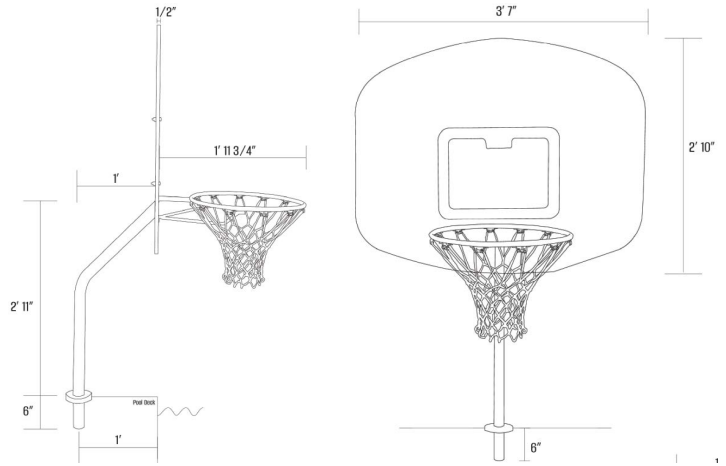

HD Basketball Game™

- 304 stainless steel construction & 1.9" OD
- Includes net, basketball, needle, & matching escutcheons
- 304 stainless rim with support brace
- Etched acrylic backboard square and logo
- Acrylic backboard
- 18" Dark Navy Powder Coated Rim
- Powder coat | Ɔ | Ɔ | Ɔ | Ɔ | Ɔ | Ɔ options are salt water friendly
- 12" offset

Polished

White

Sand

Global Grey

Copper Vein

Silver Vein

Part Numbers	Descriptions
GPPOTE-HDBB-SS	HD Basketball Polished Frame
GPPOTE-HDBB-WH	HD Basketball White Frame
GPPOTE-HDBB-SD	HD Basketball Sand Frame
GPPOTE-HDBB-GR	HD Basketball Global Grey Frame
GPPOTE-HDBB-CV	HD Basketball Copper Vein Frame
GPPOTE-HDBB-SV	HD Basketball Silver Vein Frame
GPPOTEA6S	6" Anchor