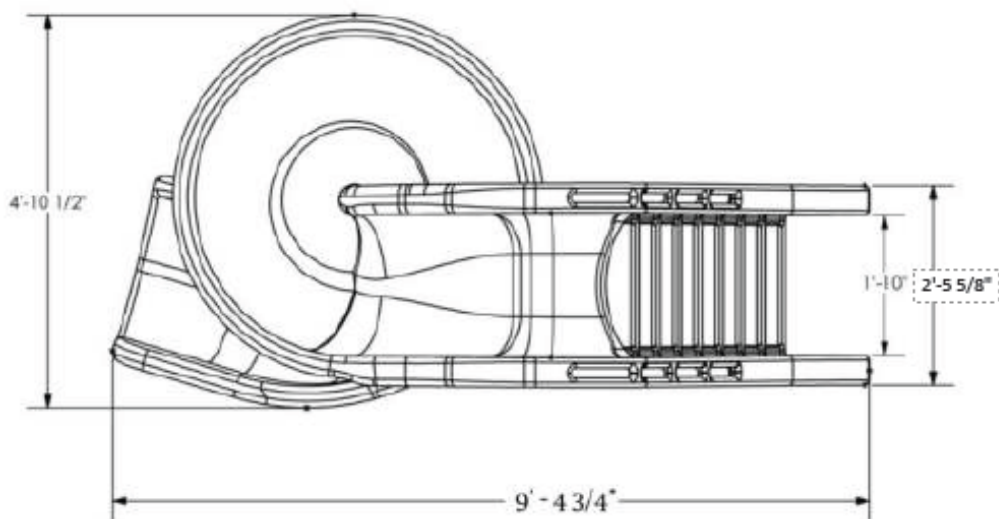

## Specifications:

- § The ladder is enclosed with nine (9) coping style steps for a safe and easy climbing.
- § The two (2) handrails are roto-molded into the ladder with two (2) optional widths for a comfortable climb for most riders.
- § The slide runway has a twenty-three (23) inch wide seating area made of a thick, durable roto-molded plastic.
- § The water delivery system is enclosed within the roto-molded ladder for a clean look. Water is delivered with a 1" PVC hose to allow maximum water coverage on the flume at 25 gpm.
- § The Tsunami is anchored to the pool deck with ½" diameter stainless anchor studs with attaching hardware.

# Tsunami Slide Specifications

Height: 7' 8"  
 Flume Length: 14' 9"  
 Flume Width: 23"  
 Required Deck Space: 9' 5" x 4' 11"

The information contained in this document is proprietary and confidential to Global Pool Products and not to be reproduced without written consent from Global Pool Products