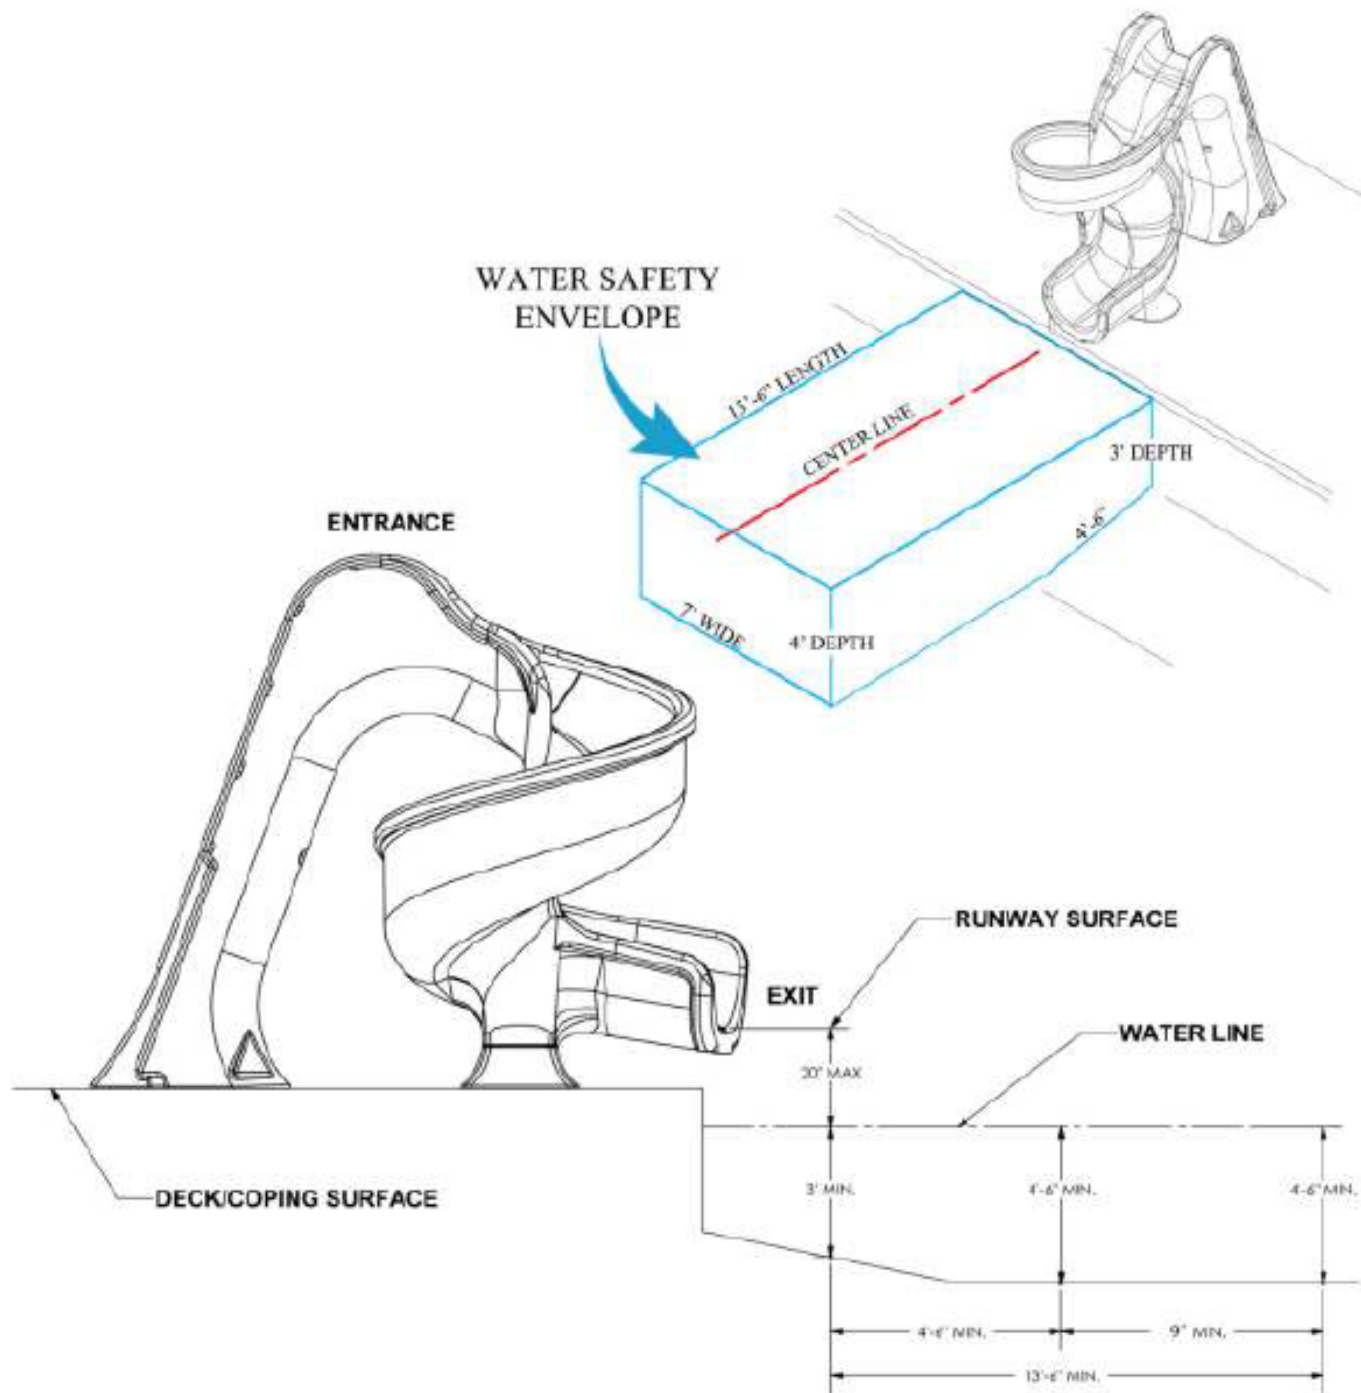

Tsunami Water Safety Envelope

The information contained in this document is proprietary and confidential to Global Pool Products and not to be reproduced without written consent from Global Pool Products