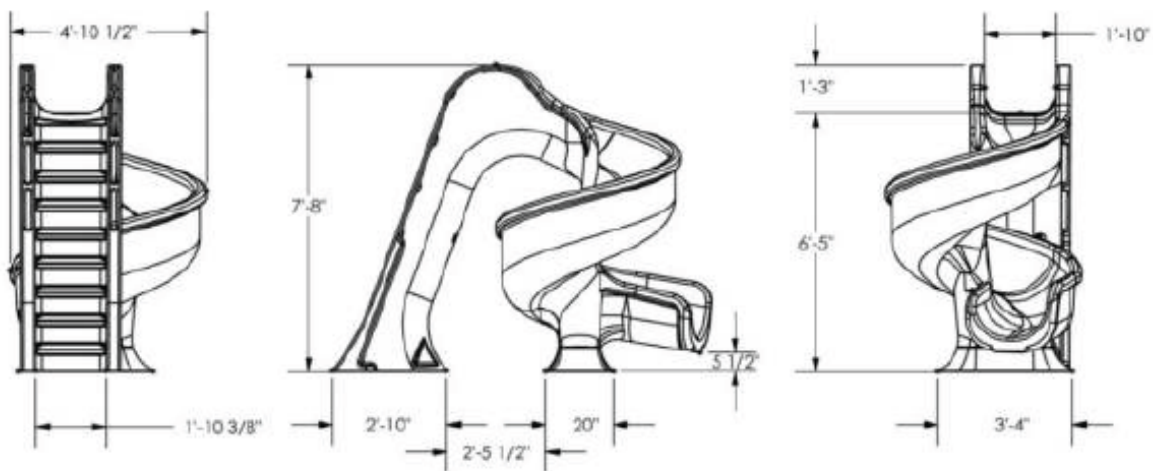

## Specifications:

- § The ladder is enclosed with nine (9) coping style steps for a safe and easy climbing.
- § The two (2) handrails are roto-molded into the ladder with two (2) optional widths for a comfortable climb for most riders.
- § The slide runway has a twenty-three (23) inch wide seating area made of a thick, durable roto-molded plastic.
- § The water delivery system is enclosed within the roto-molded ladder for a clean look. Water is delivered with a 1" PVC hose to allow maximum water coverage on the flume at 25 gpm.
- § The Tsunami is anchored to the pool deck with ½" diameter stainless anchor studs with attaching hardware.

# Tsunami Slide Specifications

Height: 7' 8"  
 Flume Length: 14' 9"  
 Flume Width: 23"  
 Required Deck Space: 9' 5" x 4' 11"

The information contained in this document is proprietary and confidential to Global Pool Products and not to be reproduced without written consent from Global Pool Products