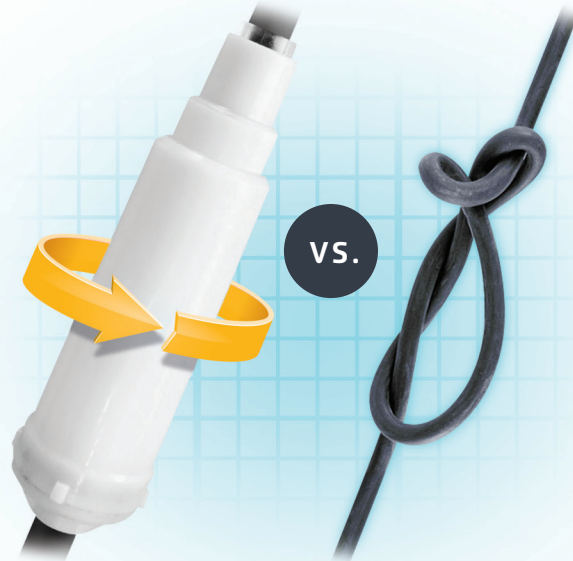

Cleans Walls and Waterlines

Durable tracks and dual scrubbing brushes create the friction needed to remove leaves, dirt and debris on the floor, walls and waterline - leaving your pool sparkling clean.

Pool Party Ready in 2 Hours

Dolphin robotic pool cleaners give you more family time to enjoy your sparkling clean pool.

No More Tangling

Tired of lots of hoses and cables? Dolphins are "plug and play" and include the patented Dolphin Swivel technology that gets rid of tangling and ensures complete pool coverage.