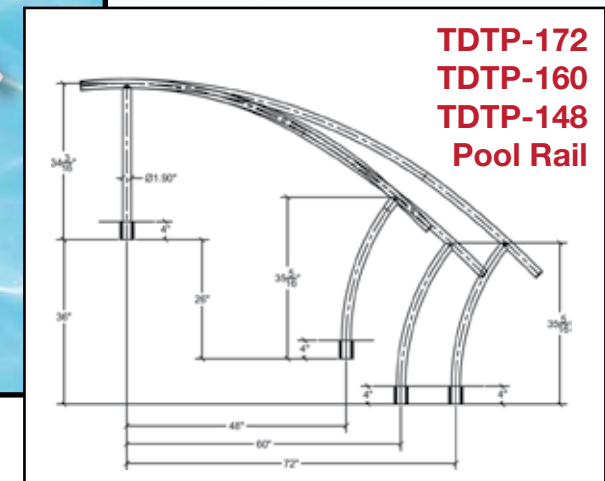

Post Color

Black

Installation Options (sold separately)

Triton Designer Pool Rail Series

Now Available
in Cross-Braced
CBTRTD-144

Now Available
in Cross-Braced
CBTRTD-130

Triton Designer Pool Rail Series

Residential Ladders (2, 3, 4 & 5 Step)