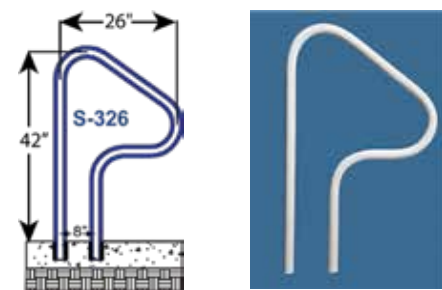

Double Post Spa Rail

S-326