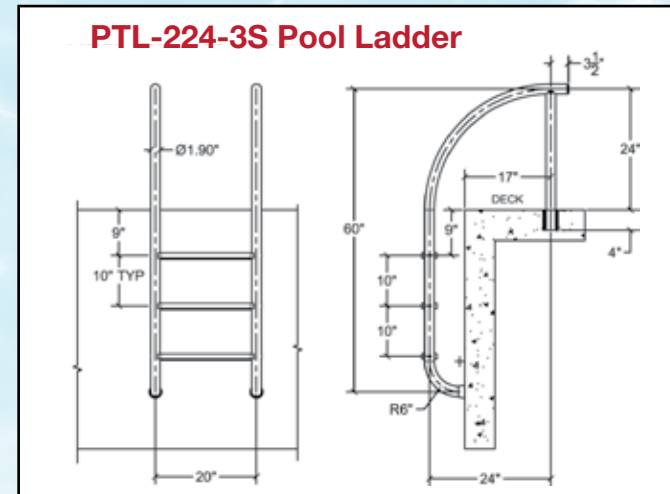

Post Color

Black

Installation Options (sold separately)

Triton Designer Pool Rail Series

Now Available
in Cross-Braced
CBTRTD-144

Now Available
in Cross-Braced
CBTRTD-130

Triton Designer Pool Rail Series

Residential Ladders (2, 3, 4 & 5 Step)

Items in red denote fully reinforced pool rails

Can be mounted with Safron's anchor sockets or floor bases. **NO BONDING/GROUNDING WHEN INSTALLED WITH A SAFTRON LADDER**

**NO BONDING/
GROUNDING REQUIRED!**
Does NOT Get Hot in the Sun!