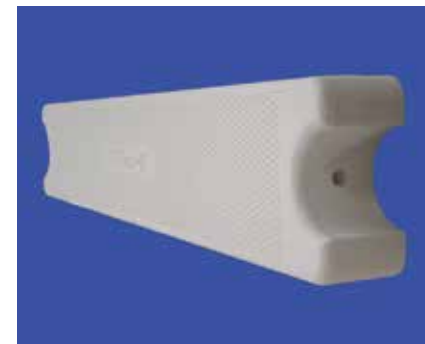

Reinforced with Marine grade aluminum for strength and durability!!

Surface base 6" Top Mount
(Included in purchase)
Non-corroding composite
NO GROUNDING!!!

DL-212-5S

SAFTRON

Hardware & Accessories

3" Mounting Base For Ladders Only
SB-3 (single & case qty)

Escutcheons (Pair)
ESC (single & case qty)

Anchor Socket Covers (Pair)
ASC (single & case qty)

3 Step Ladder Refurbishing Kit
P-3SLR-KIT

6" Surface Mounting Base For Ladders and Handrails
SB-F (case qty)

Non-corroding Anchor Socket
ANCH-1 (single & case qty)
Comes in white only

Universal Pivoting Bumpers
SSQ-UPB-2pk (pair)
(single & case quantity)
Comes in White Only

Snap on Tray
PS-ST

Single Ladder Step (Hardware Separate)
P-LS-20 (single & case qty)
Comes in all 6 colors