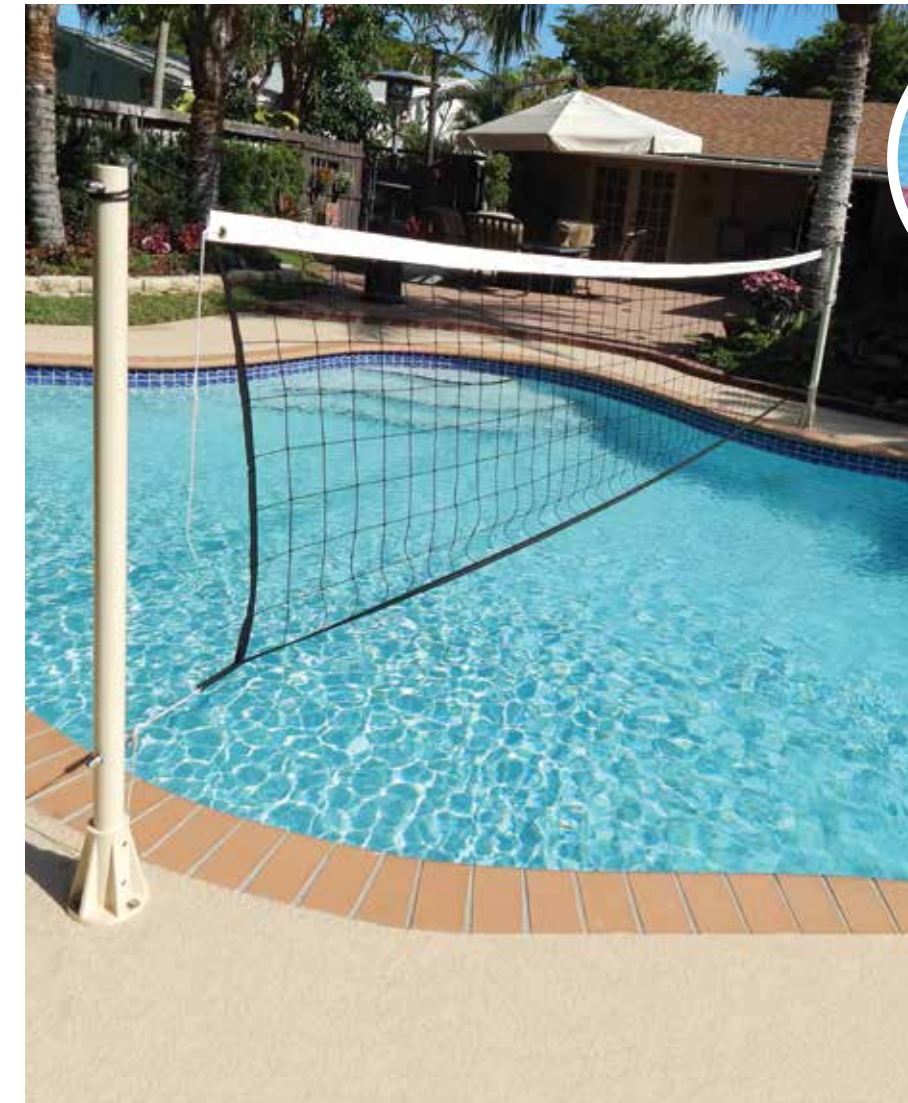

Available in 6 Colors unless otherwise noted

Pool & Spa Table & Swivel Pool & Spa Table

Available in All 6 Standard Colors

Comes with Anchor Socket cover when not in use

Volleyball Kits / Replacement Posts and Nets

Exercise Bars

1.90 OD Safety Exercise Bars

09" Bar	X-09 (Pr)	48" Bar	X-48
24" Bar	X-24	60" Bar	X-60
36" Bar	X-36	72" Bar	X-72

Volleyball Kits Include Posts, Net, Mounting & Hardware

PA-VB-KIT-SM

Kit Mounted Using 6" Surface Bases