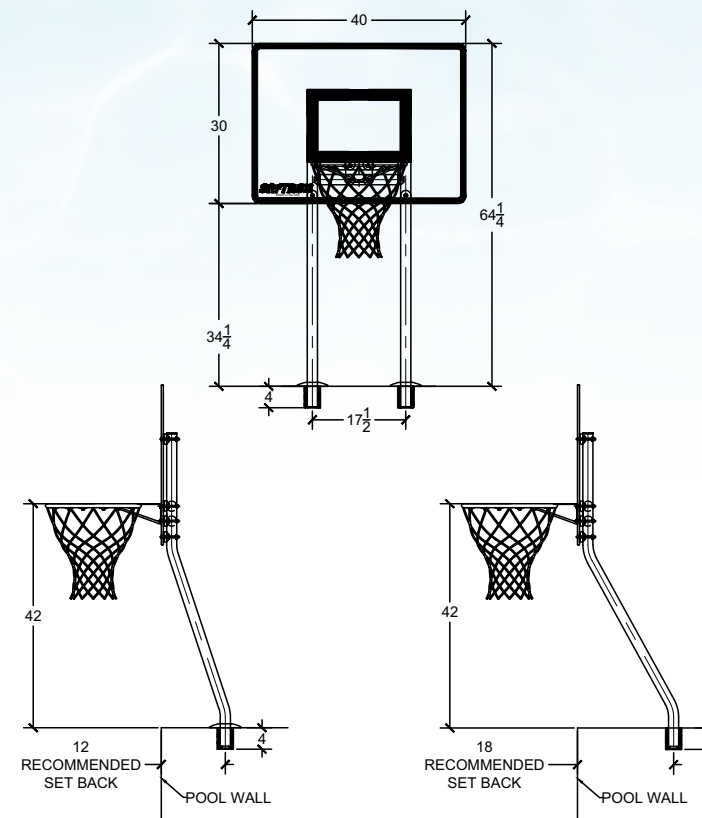

42" RESIDENTIAL / COMMERCIAL BASKETBALL GAME

RESIDENTIAL (P-BB-42-BK)

COMMERCIAL (P-BB-C42-BK)