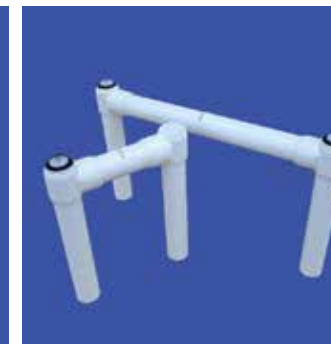

Items in red denote fully reinforced pool rails

Can be mounted with Safron's anchor sockets or floor bases. **NO BONDING/GROUNDING WHEN INSTALLED WITH A SAFTRON LADDER**

**NO BONDING/
GROUNDING REQUIRED!**
Does NOT Get Hot in the Sun!

Non-corroding Anchor Socket
ANCH-1 (single & case qty)
Comes in white only

Universal Pivoting Bumpers
SSQ-UPB-2pk (pair)
(single & case quantity)
Comes in White Only

Snap on Tray
PS-ST

Single Ladder Step (Hardware Separate)
P-LS-20 (single & case qty)
Comes in all 6 colors

Marine Grade Ladder Step Hardware
P-LS-Hdwr (single & case qty)

Ladder Bumpers (Pair)
P-BP19 (single & case qty)
Comes in white only

Jigs for Ladders & Return-to-Deck Rails
P-JIG-L / P-JIG-RTD
Includes Bubble Level
Comes in white only