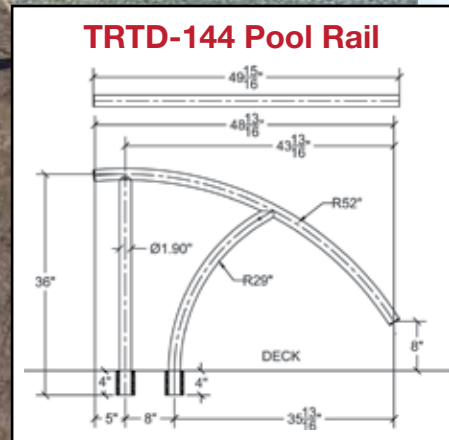

Post Color

Black

Installation Options (sold separately)

Triton Designer Pool Rail Series

Now Available
in Cross-Braced
CBTRTD-144

Now Available
in Cross-Braced
CBTRTD-130

Triton Designer Pool Rail Series

Residential Ladders (2, 3, 4 & 5 Step)