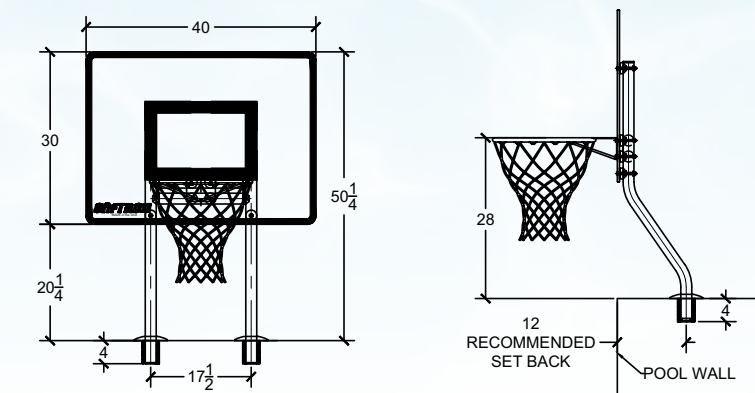

42" RESIDENTIAL / COMMERCIAL BASKETBALL GAME

RESIDENTIAL (P-BB-42-BK)

COMMERCIAL (P-BB-C42-BK)

Shown with Surface Base

28" RESIDENTIAL BASKETBALL GAME (P-BB-28-BK)

No Bonding or Grounding!

* Backboard trim is black and white, white net and escutcheons are included. Anchor socket, surface base and anchor socket covers sold separately. Ball not included.

Post Color

Black

Installation Options (sold separately)

Triton Designer Pool Rail Series

Now Available
in Cross-Braced
CBTRTD-144

Now Available
in Cross-Braced
CBTRTD-130

Triton Designer Pool Rail Series

Residential Ladders (2, 3, 4 & 5 Step)