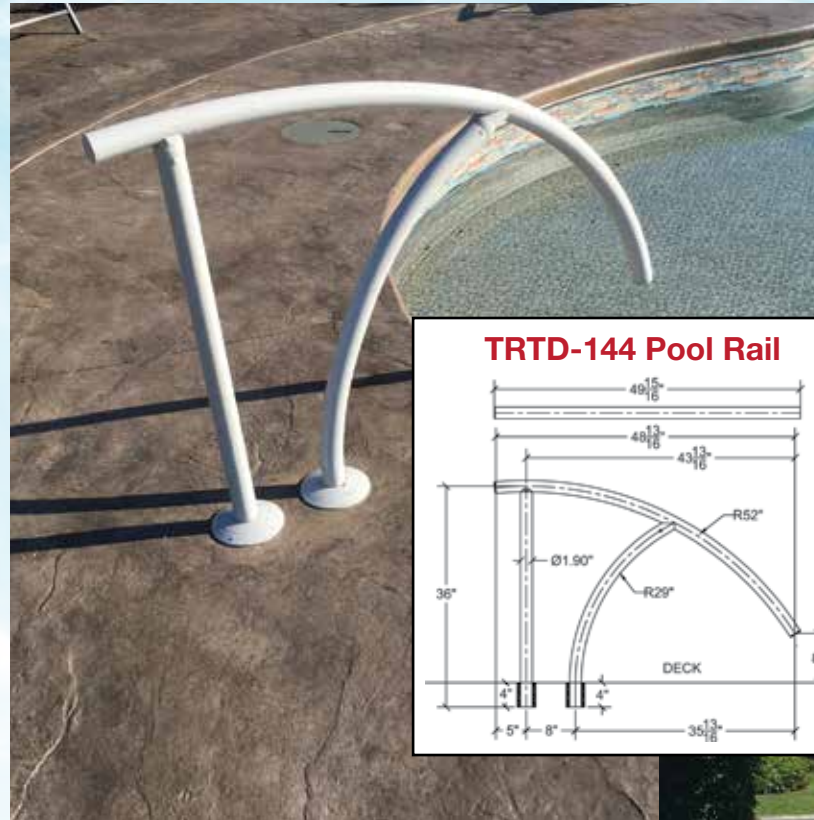

Post Color

Black

Installation Options (sold separately)

Triton Designer Pool Rail Series

Now Available
in Cross-Braced
CBTRTD-144

Now Available
in Cross-Braced
CBTRTD-130

Triton Designer Pool Rail Series

Residential Ladders (2, 3, 4 & 5 Step)

Items in red denote fully reinforced pool rails

Can be mounted with Safron's anchor sockets or floor bases. **NO BONDING/GROUNDING WHEN INSTALLED WITH A SAFTRON LADDER**

**NO BONDING/
GROUNDING REQUIRED!**
Does NOT Get Hot in the Sun!