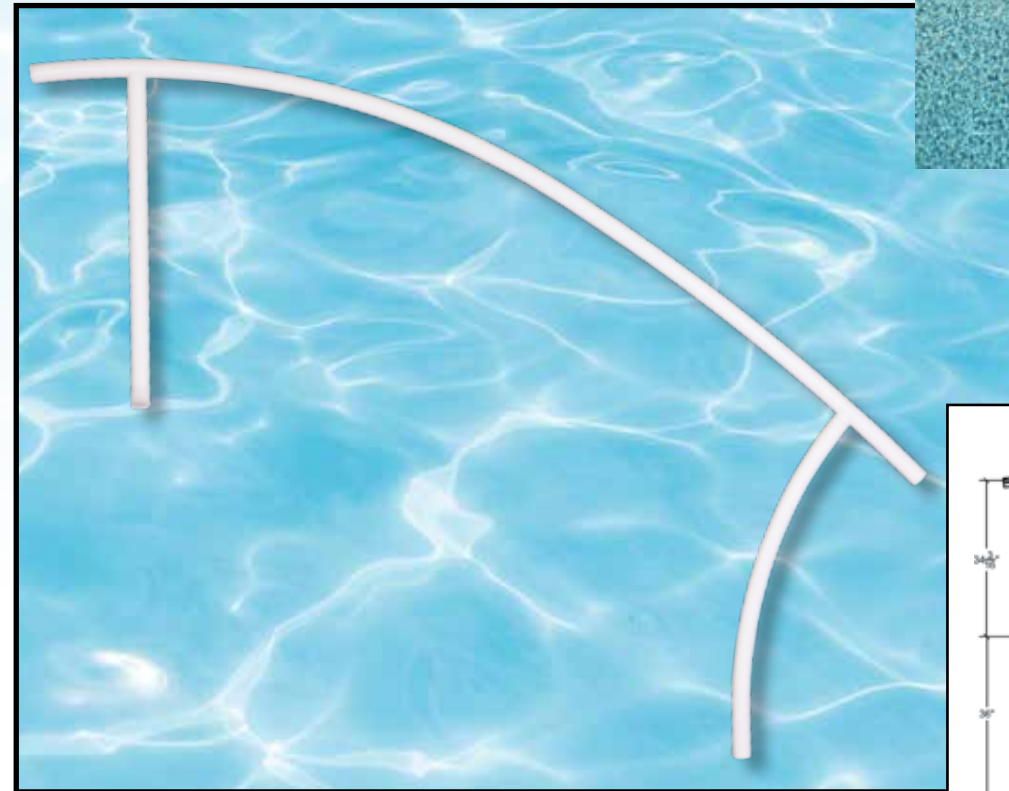

Post Color

Black

Installation Options (sold separately)

Triton Designer Pool Rail Series

Now Available
in Cross-Braced
CBTRTD-144

Now Available
in Cross-Braced
CBTRTD-130

Triton Designer Pool Rail Series

Residential Ladders (2, 3, 4 & 5 Step)

Items in red denote fully reinforced pool rails

Can be mounted with Safron's anchor sockets or floor bases. **NO BONDING/GROUNDING WHEN INSTALLED WITH A SAFTRON LADDER**

**NO BONDING/
GROUNDING REQUIRED!**
Does NOT Get Hot in the Sun!