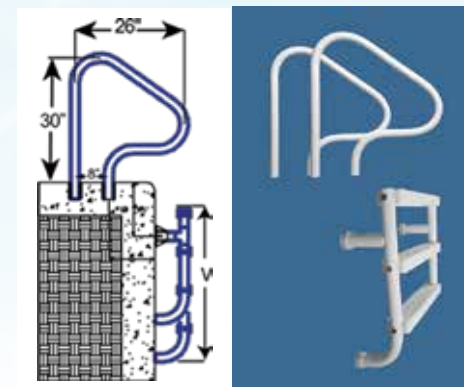

Elite Series Ladders (2, 3, 4 & 5 Step)