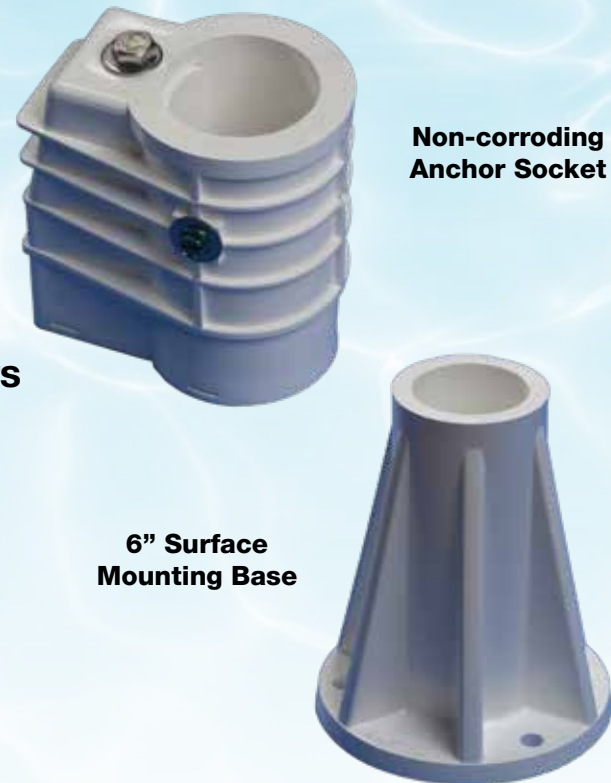

SÅFTRON Pool and Spa

Not All Rails Are Created Equal!

SÅFTRON

Say "Goodbye" to Rust Forever!

No Bonding/Grounding Required! Recommended For Salt Water Pools!

SAFTRON Features and Benefits

Advantages:

- Bonding / Grounding Not Required
- Industry Standard Designs and Sizes
- Superior Rigidity, Strength and Durability
- Best Choice for Salt-Chlorinated Pools
- Does NOT Get Hot in the Sun
- No Rusting, Scaling, Pitting or Fading
- Impervious to Pool Chemicals
- 5 Year Warranty on Pool Rails and Ladders
- 10 Year Warranty on Pool Fencing and Safety Railing
- Smooth, Glossy, Easy to Clean Surface
- Low Maintenance
- Easy Installation

Installation Options for Pool and Spa Rails, Handrails, Deck Rails, Dock Ladders

Available in 6 Standard Colors

SAFTRON

Accessories

New this Season **Basketball Games!***

MADE IN THE USA

Shown with Anchor Socket Installation and Escutcheons

Items in red denote fully reinforced pool rails

Can be mounted with Safron's anchor sockets or floor bases. **NO BONDING/GROUNDING WHEN INSTALLED WITH A SAFTRON LADDER**

**NO BONDING/
GROUNDING REQUIRED!**
Does NOT Get Hot in the Sun!