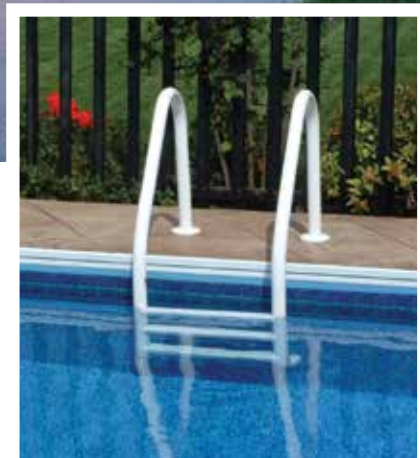

SÅFTRON Pool and Spa

Not All Rails Are Created Equal!

SÅFTRON

Say "Goodbye" to Rust Forever!

No Bonding/Grounding Required! Recommended For Salt Water Pools!

SAFTRON Features and Benefits

Advantages:

- Bonding / Grounding Not Required
- Industry Standard Designs and Sizes
- Superior Rigidity, Strength and Durability
- Best Choice for Salt-Chlorinated Pools
- Does NOT Get Hot in the Sun
- No Rusting, Scaling, Pitting or Fading
- Impervious to Pool Chemicals
- 5 Year Warranty on Pool Rails and Ladders
- 10 Year Warranty on Pool Fencing and Safety Railing
- Smooth, Glossy, Easy to Clean Surface
- Low Maintenance
- Easy Installation

Installation Options for Pool and Spa Rails, Handrails, Deck Rails, Dock Ladders

Available in 6 Standard Colors

SAFTRON

Accessories

New this Season **Basketball Games!***

MADE IN THE USA

Shown with Anchor Socket Installation and Escutcheons