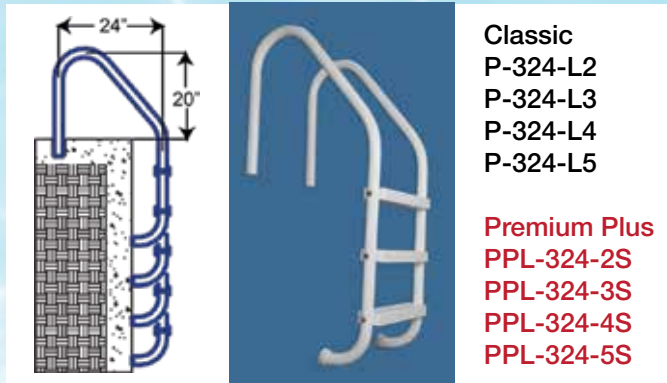

Post Color

Black

Installation Options (sold separately)

Triton Designer Pool Rail Series

Now Available
in Cross-Braced
CBTRTD-144

Now Available
in Cross-Braced
CBTRTD-130

Triton Designer Pool Rail Series

Residential Ladders (2, 3, 4 & 5 Step)

Items in red denote fully reinforced pool rails

Can be mounted with Safron's anchor sockets or floor bases. **NO BONDING/GROUNDING WHEN INSTALLED WITH A SAFTRON LADDER**

**NO BONDING/
GROUNDING REQUIRED!**
Does NOT Get Hot in the Sun!