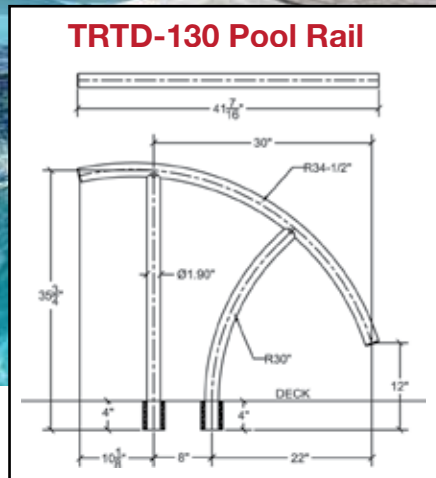

Post Color

Black

Installation Options (sold separately)

Triton Designer Pool Rail Series

Now Available
in Cross-Braced
CBTRTD-144

Now Available
in Cross-Braced
CBTRTD-130

Triton Designer Pool Rail Series

Residential Ladders (2, 3, 4 & 5 Step)