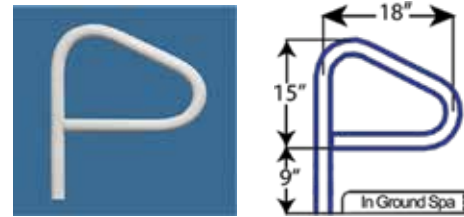

- Includes Lift and Turn Base

SF-24