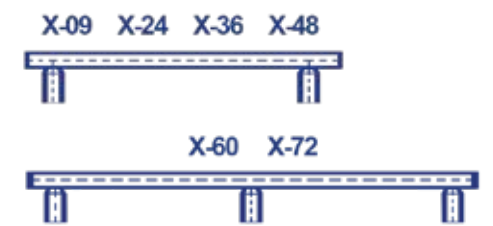

Exercise Bars

1.90 OD Safety Exercise Bars

09" Bar	X-09 (Pr)	48" Bar	X-48
24" Bar	X-24	60" Bar	X-60
36" Bar	X-36	72" Bar	X-72