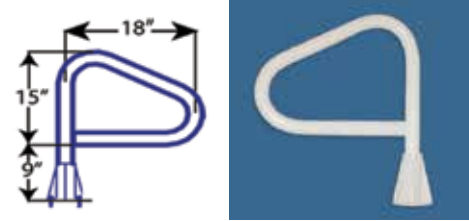

Items in red denote fully reinforced pool rails

Can be mounted with Safron's anchor sockets or floor bases. **NO BONDING/GROUNDING WHEN INSTALLED WITH A SAFTRON LADDER**

**NO BONDING/
GROUNDING REQUIRED!**
Does NOT Get Hot in the Sun!

Elite Series Ladders (2, 3, 4 & 5 Step)

Split Ladders (3 & 4 Step)

P-326-SL3 / P-326-SL4

Recommended for
automatic pool covers

SAFTRON Spa Rails

Spa Floor Rails

SF-24-LT

- Includes Lift and Turn Base

SF-24

For Core and Anchor Socket Mounting

Double Post Spa Rail

S-326

SAFTRON Pool Fencing and Gates

Fencing Sections and Gates

FS-2200

FG-2200