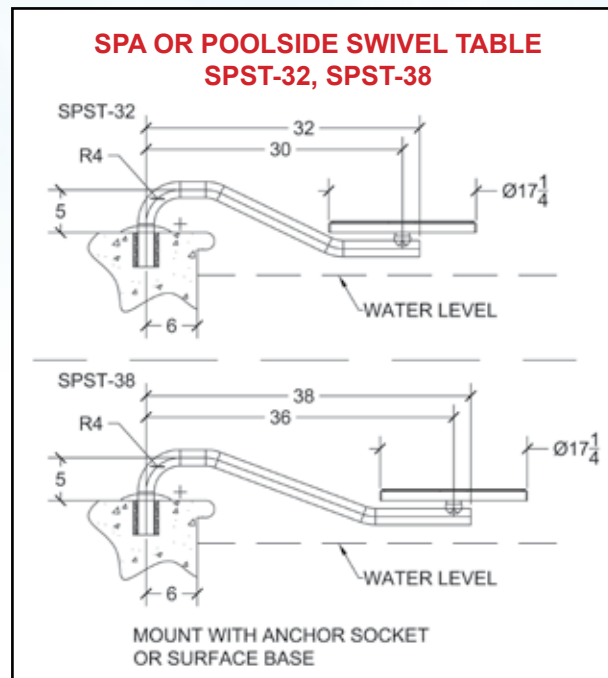

Marine Grade Ladder Step Hardware
P-LS-Hdwr (single & case qty)

Ladder Bumpers (Pair)
P-BP19 (single & case qty)
Comes in white only

Jigs for Ladders & Return-to-Deck Rails
P-JIG-L / P-JIG-RTD
Includes Bubble Level
Comes in white only

Available in 6 Colors unless otherwise noted

Pool & Spa Table & Swivel Pool & Spa Table

Available in All 6 Standard Colors

Comes with Anchor Socket cover when not in use

Volleyball Kits / Replacement Posts and Nets