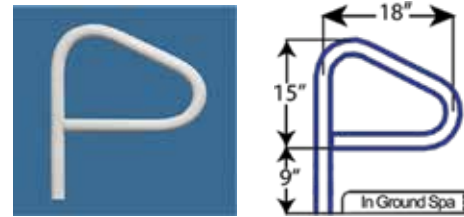

Items in red denote fully reinforced pool rails

SAFTRON Spa Rails

Spa Floor Rails

SF-24-LT

- Includes Lift and Turn Base

SF-24

For Core and Anchor Socket Mounting

Double Post Spa Rail