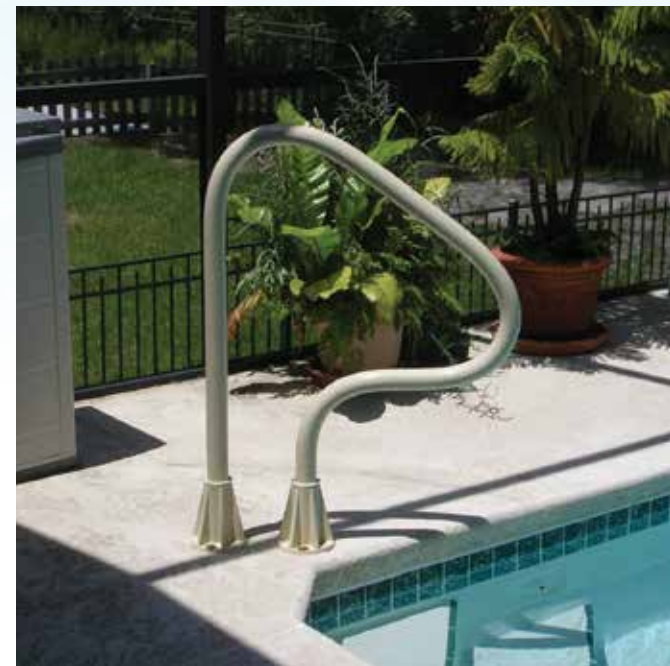

TRTD-144

TRITON Designer Series

Now Available in Cross-Braced CBTRTD-130 & CBTRTD-144

Pretzel Rails (3 & 4 Bend)
Sold in Pairs

Cross Braced Return-to-Deck Rails (3 & 4 Bend)

Commercial and Residential

Cross Braced Ladders (3, 4 & 5 Step)

Deck Mounted Handrails

Deck-to-Pool Handrails (2 & 3 Bend)

Items in red denote fully reinforced pool rails

- CBL-324-3S
- CBL-324-4S
- CBL-324-5S
- CBL-330-3S
- CBL-330-4S
- CBL-330-5S
- CBL-336-3S
- CBL-336-4S
- CBL-336-5S