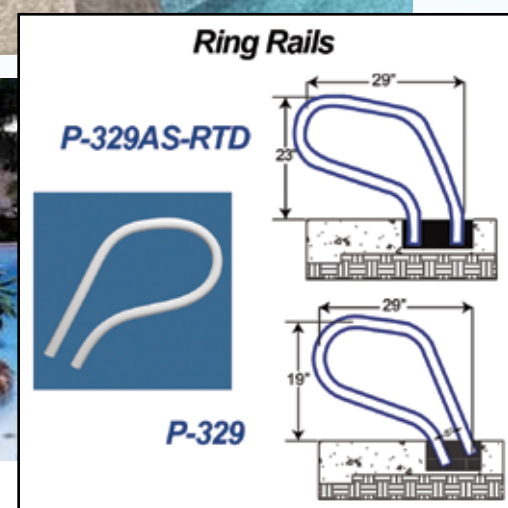

TRTD-144

TRITON Designer Series

Now Available in Cross-Braced CBTRTD-130 & CBTRTD-144

Pretzel Rails (3 & 4 Bend)
Sold in Pairs

Cross Braced Return-to-Deck Rails (3 & 4 Bend)

Commercial and Residential

Cross Braced Ladders (3, 4 & 5 Step)

Deck Mounted Handrails

Deck-to-Pool Handrails (2 & 3 Bend)

Items in red denote fully reinforced pool rails

- CBL-324-3S
- CBL-324-4S
- CBL-324-5S
- CBL-330-3S
- CBL-330-4S
- CBL-330-5S
- CBL-336-3S
- CBL-336-4S
- CBL-336-5S

Items in red denote fully reinforced pool rails

SAFTRON Spa Rails

Spa Floor Rails

SF-24-LT

- Includes Lift and Turn Base

SF-24

For Core and Anchor Socket Mounting

Double Post Spa Rail