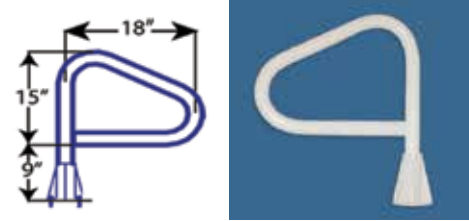

TRTD-144

TRITON Designer Series

Now Available in Cross-Braced CBTRTD-130 & CBTRTD-144

Pretzel Rails (3 & 4 Bend)
Sold in Pairs

Cross Braced Return-to-Deck Rails (3 & 4 Bend)

Commercial and Residential

Cross Braced Ladders (3, 4 & 5 Step)

Deck Mounted Handrails

Deck-to-Pool Handrails (2 & 3 Bend)

Items in red denote fully reinforced pool rails

- CBL-324-3S
- CBL-324-4S
- CBL-324-5S
- CBL-330-3S
- CBL-330-4S
- CBL-330-5S
- CBL-336-3S
- CBL-336-4S
- CBL-336-5S

Items in red denote fully reinforced pool rails

SAFTRON Spa Rails

Spa Floor Rails

SF-24-LT

- Includes Lift and Turn Base

SF-24

For Core and Anchor Socket Mounting

Double Post Spa Rail