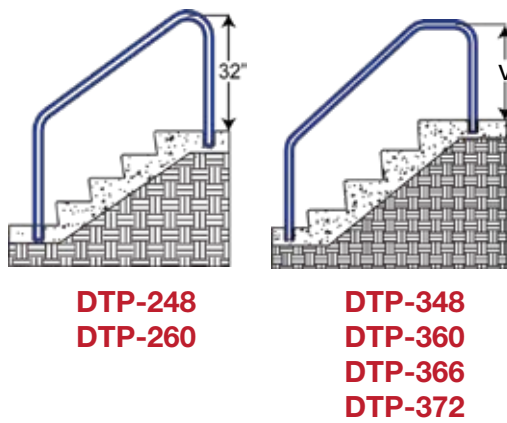

Now Available
in Cross-Braced
CBTRTD-130

Triton Designer Pool Rail Series

Residential Ladders (2, 3, 4 & 5 Step)

Items in red denote fully reinforced pool rails

Can be mounted with Safttron's anchor sockets or floor bases. **NO BONDING/GROUNDING WHEN INSTALLED WITH A SAFTRON LADDER**

TRTD-144

TRITON Designer Series

Now Available in Cross-Braced CBTRTD-130 & CBTRTD-144

Pretzel Rails (3 & 4 Bend)
Sold in Pairs

Cross Braced Return-to-Deck Rails (3 & 4 Bend)

Commercial and Residential

Cross Braced Ladders (3, 4 & 5 Step)

Deck Mounted Handrails

Deck-to-Pool Handrails (2 & 3 Bend)

Items in red denote fully reinforced pool rails

- CBL-324-3S
- CBL-324-4S
- CBL-324-5S
- CBL-330-3S
- CBL-330-4S
- CBL-330-5S
- CBL-336-3S
- CBL-336-4S
- CBL-336-5S