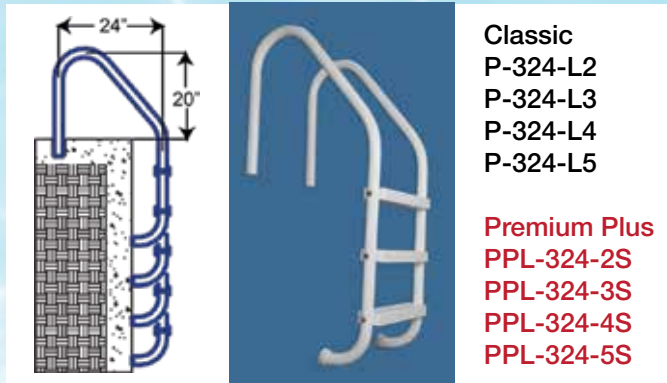

COMMERCIAL (P-BB-C42-BK)

No Bonding or Grounding!

* Backboard trim is black and white, white net and escutcheons are included. Anchor socket, surface base and anchor socket covers sold separately. Ball not included.

Post Color

Black

Installation Options (sold separately)

Anchor Socket Covers

Anchor Socket

6" Surface Base

Triton Designer Pool Rail Series

Now Available
in Cross-Braced
CBTRTD-144

Now Available
in Cross-Braced
CBTRTD-130

Triton Designer Pool Rail Series

Residential Ladders (2, 3, 4 & 5 Step)

Items in red denote fully reinforced pool rails

Can be mounted with Safttron's anchor sockets or floor bases. **NO BONDING/GROUNDING WHEN INSTALLED WITH A SAFTRON LADDER**