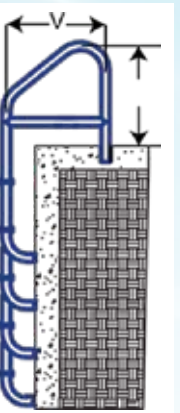

Now Available
in Cross-Braced
CBTRTD-130

Triton Designer Pool Rail Series

Residential Ladders (2, 3, 4 & 5 Step)

Items in red denote fully reinforced pool rails

Can be mounted with Safttron's anchor sockets or floor bases. **NO BONDING/GROUNDING WHEN INSTALLED WITH A SAFTRON LADDER**

TRTD-144

TRITON Designer Series

Now Available in Cross-Braced CBTRTD-130 & CBTRTD-144

Pretzel Rails (3 & 4 Bend)
Sold in Pairs

Cross Braced Return-to-Deck Rails (3 & 4 Bend)

Commercial and Residential

Cross Braced Ladders (3, 4 & 5 Step)

Deck Mounted Handrails

Deck-to-Pool Handrails (2 & 3 Bend)

Items in red denote fully reinforced pool rails

- CBL-324-3S
- CBL-324-4S
- CBL-324-5S
- CBL-330-3S
- CBL-330-4S
- CBL-330-5S
- CBL-336-3S
- CBL-336-4S
- CBL-336-5S

Items in red denote fully reinforced pool rails

SAFTRON Spa Rails

Spa Floor Rails

SF-24-LT

- Includes Lift and Turn Base

SF-24

For Core and Anchor Socket Mounting

Double Post Spa Rail