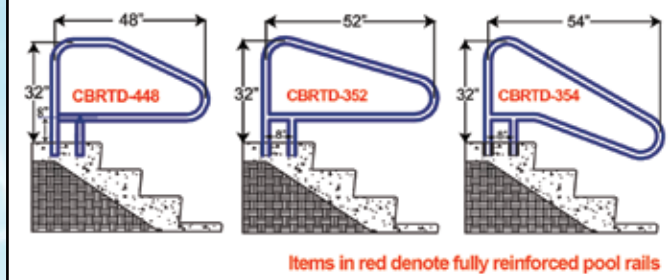

Now Available
in Cross-Braced
CBTRTD-130

Triton Designer Pool Rail Series

Residential Ladders (2, 3, 4 & 5 Step)

Items in red denote fully reinforced pool rails

Can be mounted with Safttron's anchor sockets or floor bases. **NO BONDING/GROUNDING WHEN INSTALLED WITH A SAFTRON LADDER**

TRTD-144

TRITON Designer Series

Now Available in Cross-Braced CBTRTD-130 & CBTRTD-144

Pretzel Rails (3 & 4 Bend)
Sold in Pairs

Cross Braced Return-to-Deck Rails (3 & 4 Bend)

Commercial and Residential

Cross Braced Ladders (3, 4 & 5 Step)

Deck Mounted Handrails

Deck-to-Pool Handrails (2 & 3 Bend)

Items in red denote fully reinforced pool rails

- CBL-324-3S
- CBL-324-4S
- CBL-324-5S
- CBL-330-3S
- CBL-330-4S
- CBL-330-5S
- CBL-336-3S
- CBL-336-4S
- CBL-336-5S