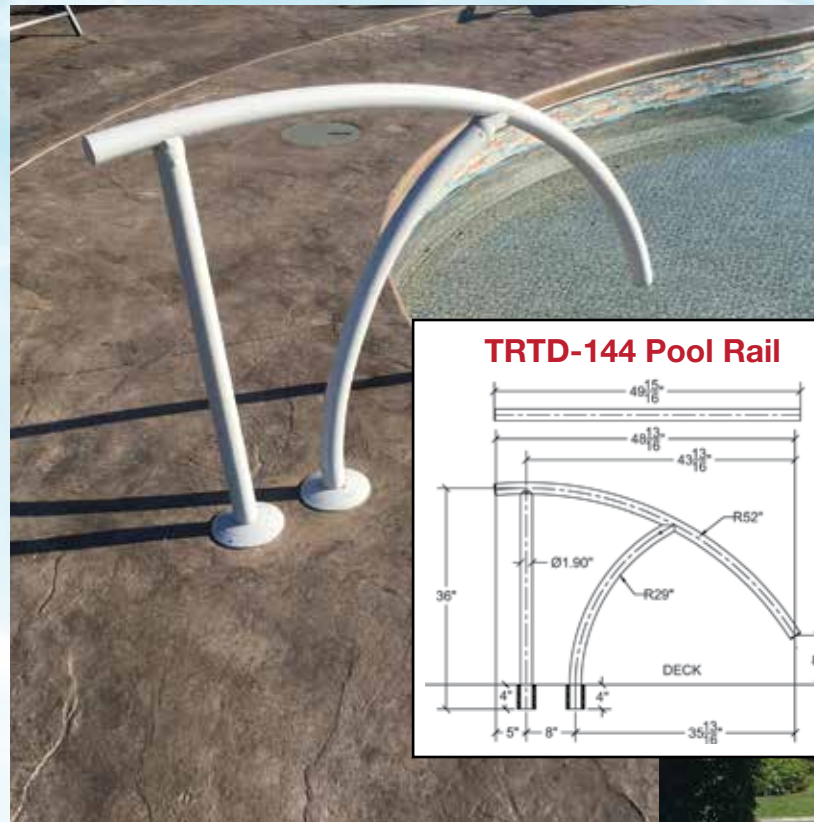

Post Color

Black

Installation Options (sold separately)

Anchor Socket Covers

Anchor Socket

6" Surface Base

Triton Designer Pool Rail Series

Now Available
in Cross-Braced
CBTRTD-144

Now Available
in Cross-Braced
CBTRTD-130

Triton Designer Pool Rail Series

Residential Ladders (2, 3, 4 & 5 Step)

Items in red denote fully reinforced pool rails

Can be mounted with Safttron's anchor sockets or floor bases. **NO BONDING/GROUNDING WHEN INSTALLED WITH A SAFTRON LADDER**