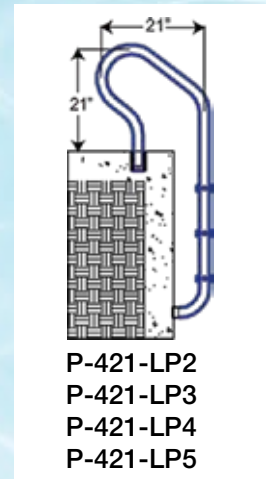

Elite Series Ladders (2, 3, 4 & 5 Step)