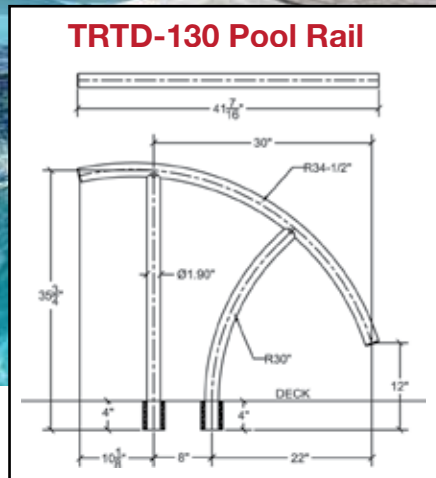

Now Available
in Cross-Braced
CBTRTD-130