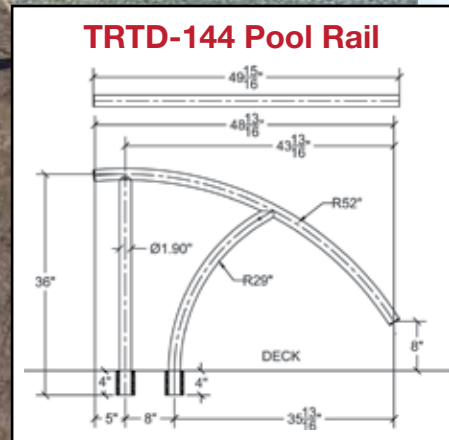

Post Color

Black

Installation Options (sold separately)

Anchor Socket Covers

Anchor Socket

6" Surface Base

Triton Designer Pool Rail Series

Now Available
in Cross-Braced
CBTRTD-144