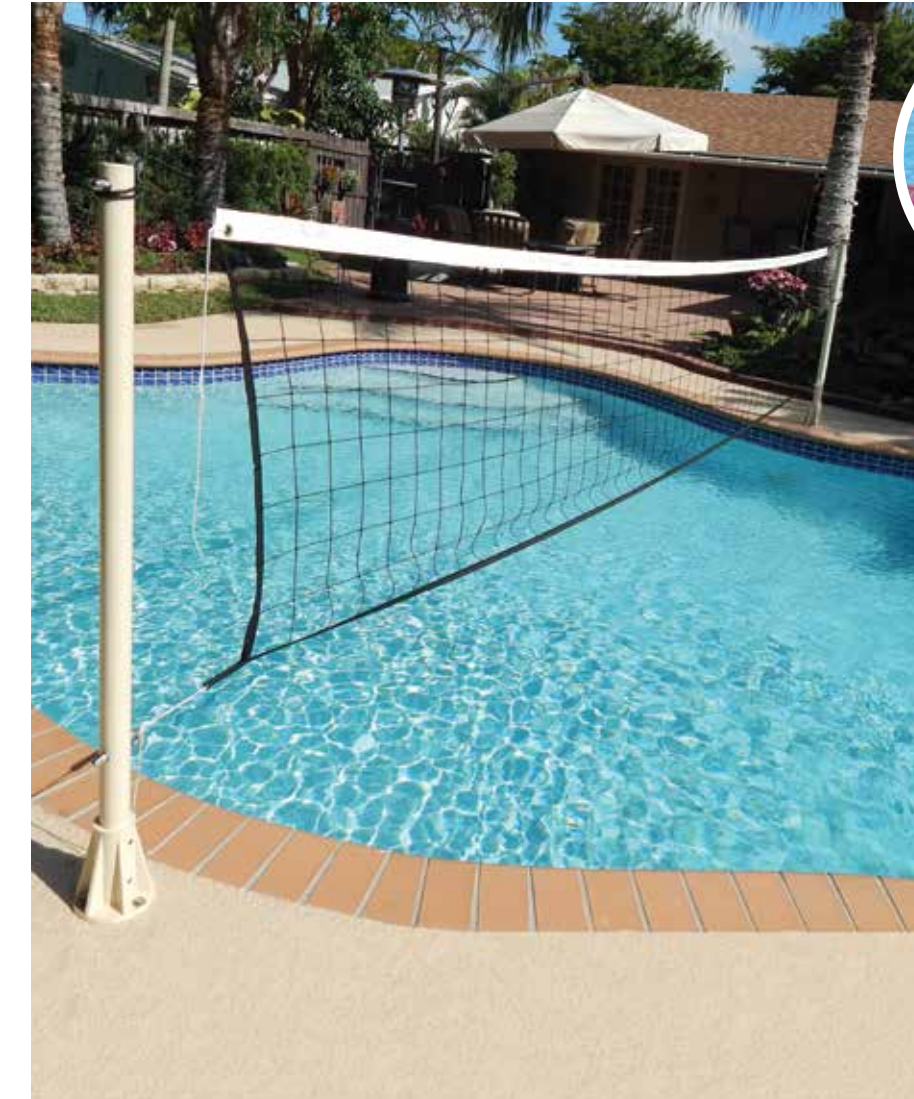

Available in 6 Colors unless otherwise noted

MADE IN THE USA

Pool & Spa Table & Swivel Pool & Spa Table

Available in All 6 Standard Colors

Comes with Anchor Socket cover when not in use

Volleyball Kits / Replacement Posts and Nets