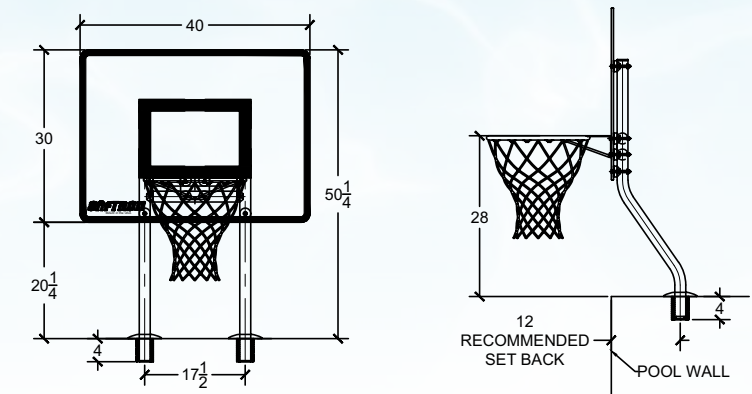

MADE IN THE USA

Shown with Anchor Socket Installation and Escutcheons

42" RESIDENTIAL / COMMERCIAL BASKETBALL GAME

Shown with Surface Base

28" RESIDENTIAL BASKETBALL GAME (P-BB-28-BK)

RESIDENTIAL (P-BB-42-BK)

COMMERCIAL (P-BB-C42-BK)

No Bonding or Grounding!

* Backboard trim is black and white, white net and escutcheons are included. Anchor socket, surface base and anchor socket covers sold separately. Ball not included.