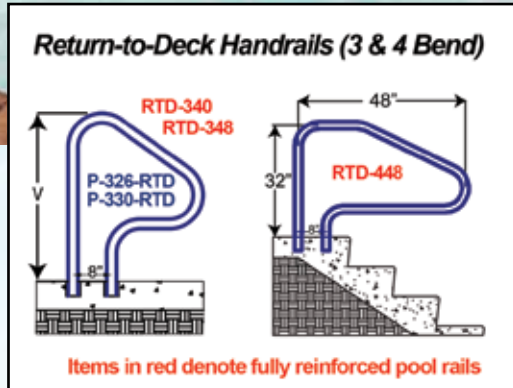

TRTD-144

TRITON Designer Series

Now Available in Cross-Braced CBTRTD-130 & CBTRTD-144

Pretzel Rails (3 & 4 Bend)
Sold in Pairs

Cross Braced Return-to-Deck Rails (3 & 4 Bend)

Commercial and Residential

Cross Braced Ladders (3, 4 & 5 Step)