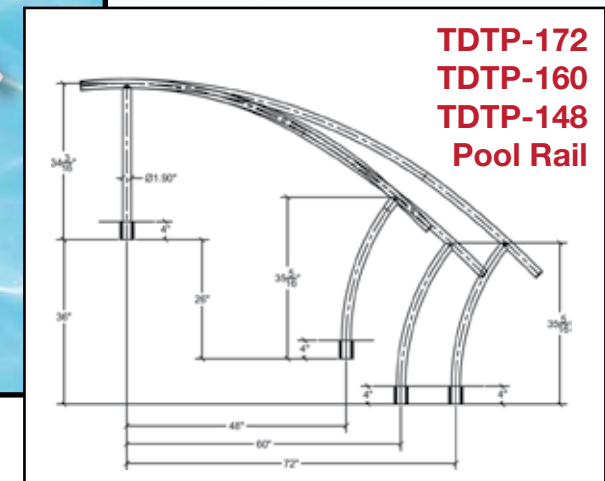

Triton Designer Pool Rail Series