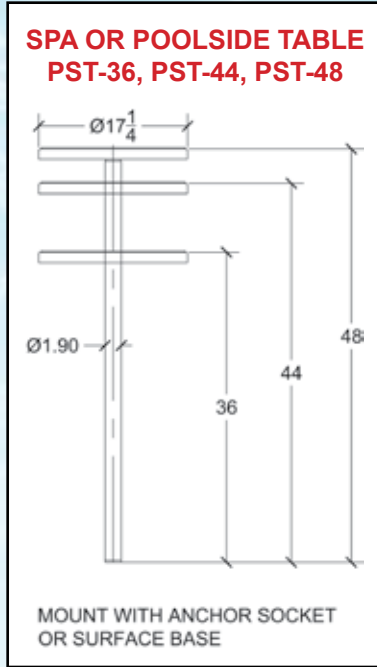

Pool & Spa Table & Swivel Pool & Spa Table

Available in All 6 Standard Colors