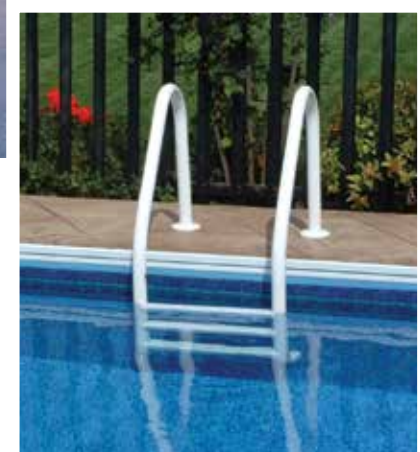

SÅFTRON Pool and Spa

Not All Rails Are Created Equal!

SÅFTRON

Say "Goodbye" to Rust Forever!

No Bonding/Grounding Required! Recommended For Salt Water Pools!

SAFTRON Features and Benefits

Advantages:

- Bonding / Grounding Not Required
- Industry Standard Designs and Sizes
- Superior Rigidity, Strength and Durability
- Best Choice for Salt-Chlorinated Pools
- Does NOT Get Hot in the Sun
- No Rusting, Scaling, Pitting or Fading
- Impervious to Pool Chemicals
- 5 Year Warranty on Pool Rails and Ladders
- 10 Year Warranty on Pool Fencing and Safety Railing
- Smooth, Glossy, Easy to Clean Surface
- Low Maintenance
- Easy Installation

Installation Options for Pool and Spa Rails, Handrails, Deck Rails, Dock Ladders

Non-corroding Anchor Socket

6" Surface Mounting Base

Available in 6 Standard Colors

SAFTRON

Accessories

New this Season **Basketball Games!***