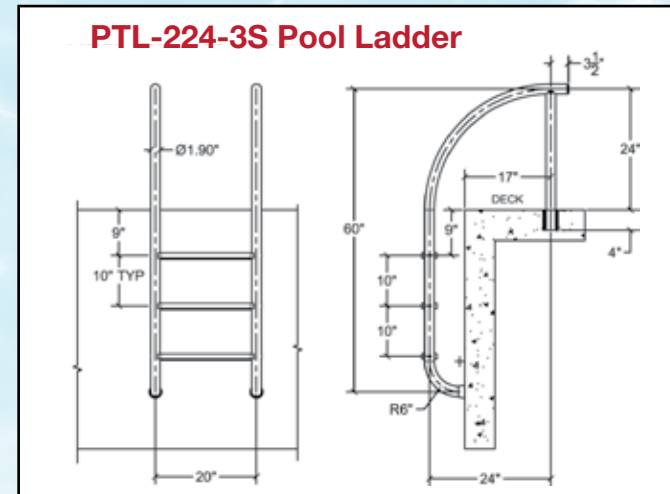

Post Color

Black

Installation Options (sold separately)

Anchor Socket Covers

Anchor Socket

6" Surface Base

Triton Designer Pool Rail Series

Now Available
in Cross-Braced
CBTRTD-144

Now Available
in Cross-Braced
CBTRTD-130

Triton Designer Pool Rail Series

Residential Ladders (2, 3, 4 & 5 Step)

Items in red denote fully reinforced pool rails

Can be mounted with Safttron's anchor sockets or floor bases. **NO BONDING/GROUNDING WHEN INSTALLED WITH A SAFTRON LADDER**