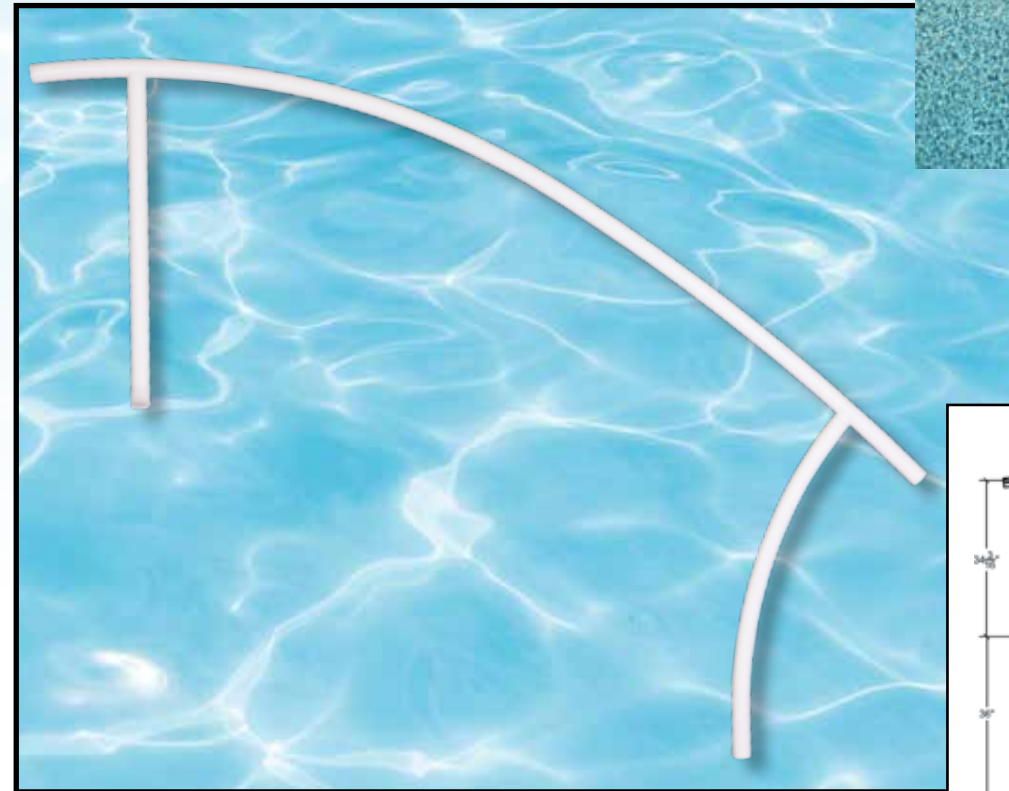

Post Color

Black

Installation Options (sold separately)

Anchor Socket Covers

Anchor Socket

6" Surface Base

Triton Designer Pool Rail Series

Now Available
in Cross-Braced
CBTRTD-144

Now Available
in Cross-Braced
CBTRTD-130

Triton Designer Pool Rail Series

Residential Ladders (2, 3, 4 & 5 Step)

Items in red denote fully reinforced pool rails

Can be mounted with Safttron's anchor sockets or floor bases. **NO BONDING/GROUNDING WHEN INSTALLED WITH A SAFTRON LADDER**