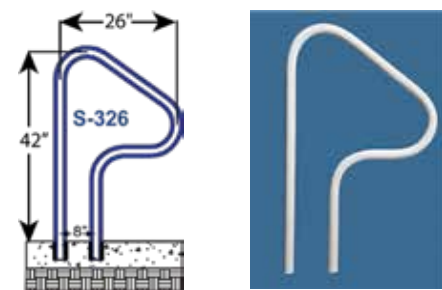

Deck Mounted Handrails

Deck-to-Pool Handrails (2 & 3 Bend)

Items in red denote fully reinforced pool rails

- CBL-324-3S
- CBL-324-4S
- CBL-324-5S
- CBL-330-3S
- CBL-330-4S
- CBL-330-5S
- CBL-336-3S
- CBL-336-4S
- CBL-336-5S

Items in red denote fully reinforced pool rails

SAFTRON Spa Rails

Spa Floor Rails

SF-24-LT

- Includes Lift and Turn Base

SF-24

For Core and Anchor Socket Mounting

Double Post Spa Rail

S-326

SAFTRON Pool Fencing and Gates

Fencing Sections and Gates

FS-2200

FG-2200

Gates come with Magna latches

FS-2400

FG-2400