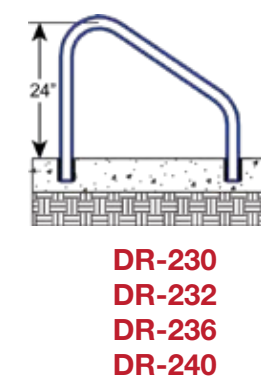

TRTD-144

TRITON Designer Series

Now Available in Cross-Braced CBTRTD-130 & CBTRTD-144

Pretzel Rails (3 & 4 Bend)
Sold in Pairs

Cross Braced Return-to-Deck Rails (3 & 4 Bend)

Commercial and Residential

Cross Braced Ladders (3, 4 & 5 Step)

Deck Mounted Handrails

Deck-to-Pool Handrails (2 & 3 Bend)

Items in red denote fully reinforced pool rails

- CBL-324-3S
- CBL-324-4S
- CBL-324-5S
- CBL-330-3S
- CBL-330-4S
- CBL-330-5S
- CBL-336-3S
- CBL-336-4S
- CBL-336-5S