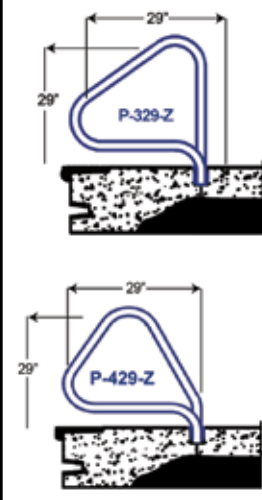

Now Available
in Cross-Braced
CBTRTD-130

Triton Designer Pool Rail Series

Residential Ladders (2, 3, 4 & 5 Step)

Items in red denote fully reinforced pool rails

Can be mounted with Safttron's anchor sockets or floor bases. **NO BONDING/GROUNDING WHEN INSTALLED WITH A SAFTRON LADDER**

TRTD-144

TRITON Designer Series

Now Available in Cross-Braced CBTRTD-130 & CBTRTD-144

Pretzel Rails (3 & 4 Bend)
Sold in Pairs

Cross Braced Return-to-Deck Rails (3 & 4 Bend)

Commercial and Residential

Cross Braced Ladders (3, 4 & 5 Step)