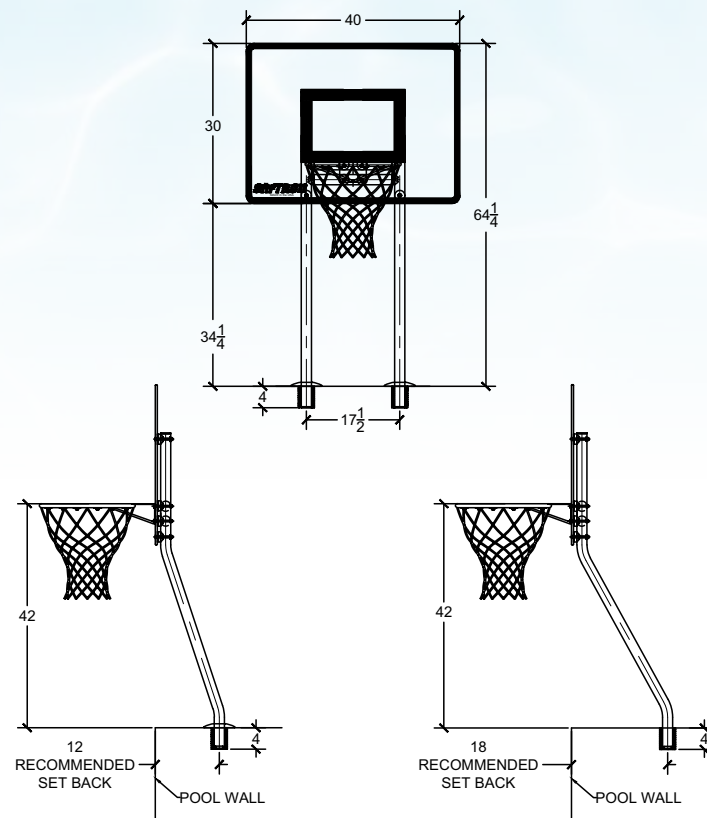

MADE IN THE USA

Shown with Anchor Socket Installation and Escutcheons

42" RESIDENTIAL / COMMERCIAL BASKETBALL GAME

Shown with Surface Base

28" RESIDENTIAL BASKETBALL GAME (P-BB-28-BK)

RESIDENTIAL (P-BB-42-BK)