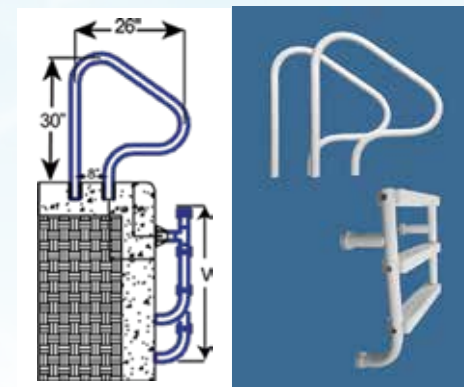

**NO BONDING/
GROUNDING REQUIRED!**
Does NOT Get Hot in the Sun!