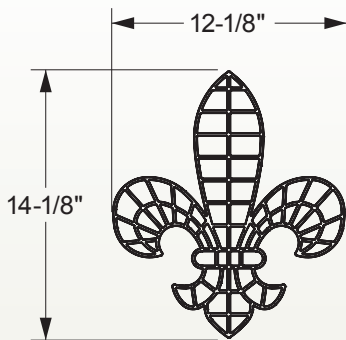

Fillable Friends[®]

Features

Size: 12¹/₈" x 14¹/₈"

Stencil only:
part # F1005-xx

6 per case

U.S. and foreign patents pending

Part # F1005-xx

Picture shows an example of a filled Fleur de Lis

STANDARD STENCIL COLORS

Typical cross section of all fillable friends

Cross Section

Typical non-filled stencil

Code Key

Example: **F1xxx-xx**

F1 – Stencil

xxx – Stencil Number

xx – Stencil Color (i.e. 01 = white)